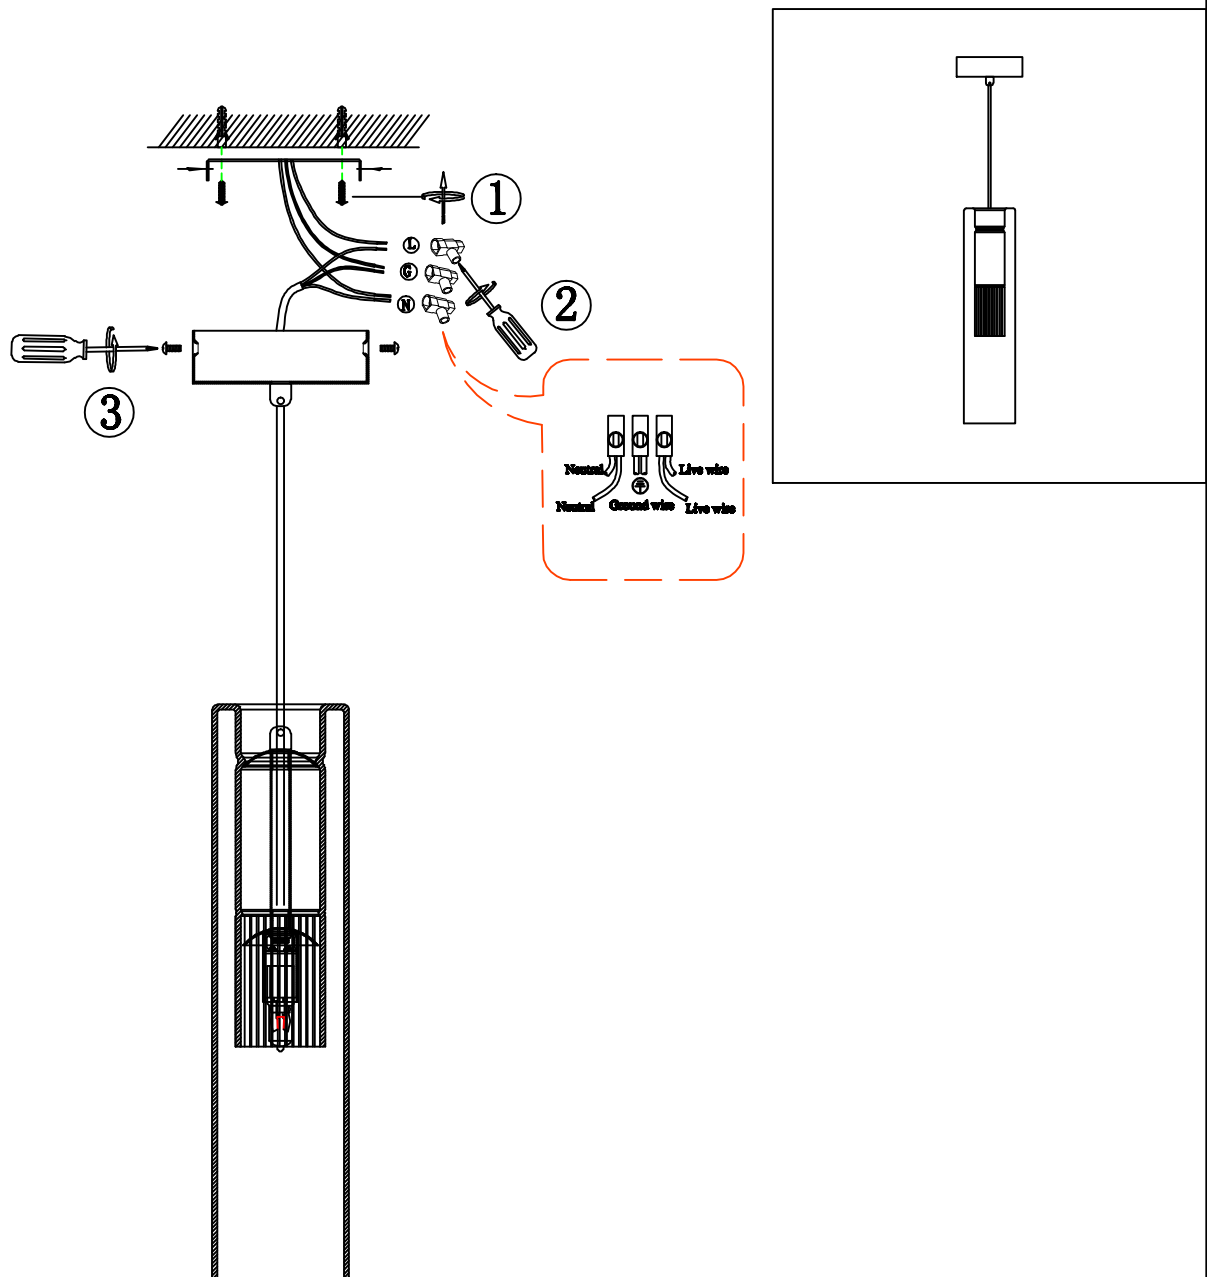

ENGLISH

Specification of installation

In order to ensure safety use, please notice the following items:

- Read and understand the whole Specification.
- Suitable for the use of 220-240V and 50-60Hz.
- Please wear gloves as installment and avoid rot on the surface of plaetng.
- Must be installed on the fixed places and be checked annually.
- Please tum off the lighting source by soft cloth as cleaning prohibited to use of rotted detergent.
- Please connect with the local sales service center when there are any abnormality.

- 1 Wall anohor
- 2 Terminal
- 3 Screw

Product coding: BELEZA SP1 F CHROME

BASE SIZE:

FIXTURE SIZE: