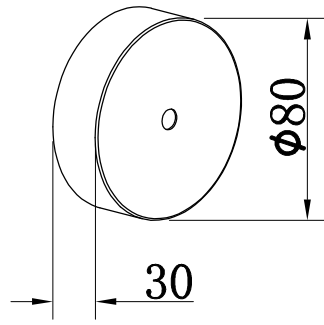

- 1 Wall anohor
- 2 Terminal
- 3 Screw

Product coding: BELEZA SP1 F CHROME

BASE SIZE:

FIXTURE SIZE: