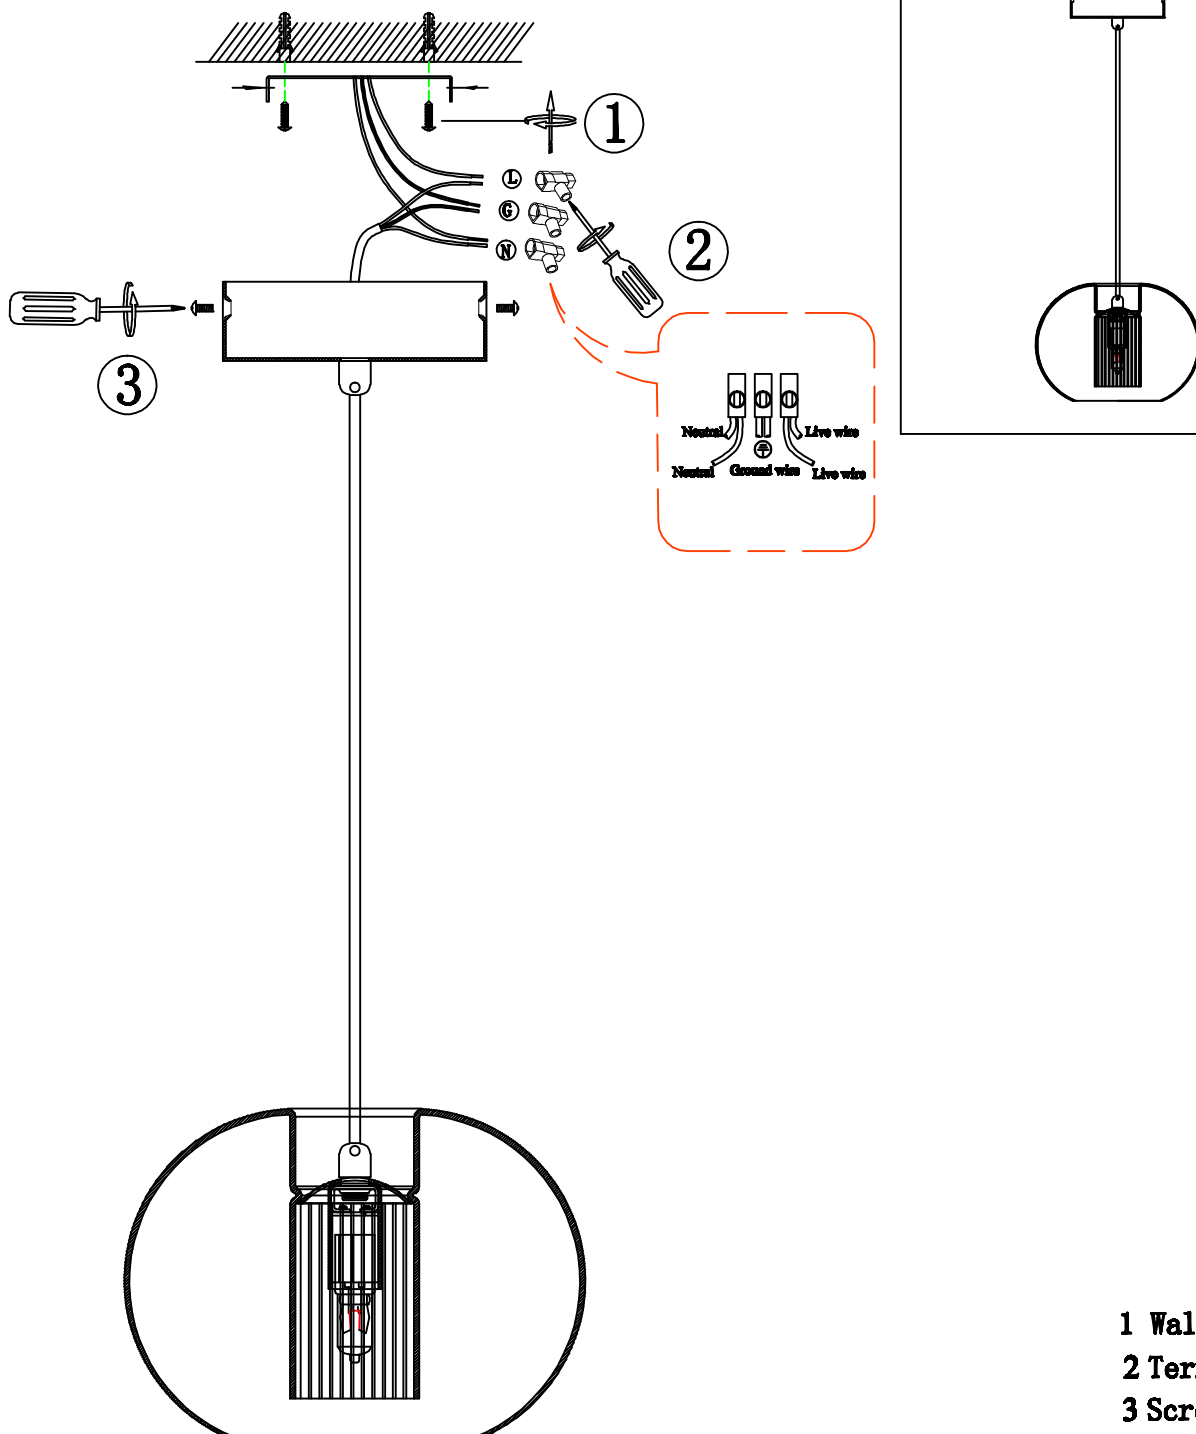

ENGLISH

Specification of installation

In order to ensure safety use, please notice the following items:

- Read and understand the whole Specification.
- Suitable for the use of 220-240V and 50-60Hz.
- Please wear gloves as installment and avoid rot on the surface of plaetng.
- Must be installed on the fixed places and be checked annually.
- Please tum off the lighting source by soft cloth as cleaning prohibited to use of rotted detergent.
- Please connect with the local sales service center when there are any abnomality.

Product coding:BELEZA SP1 E CHROME

BASE SIZE:

FIXTURE SIZE: