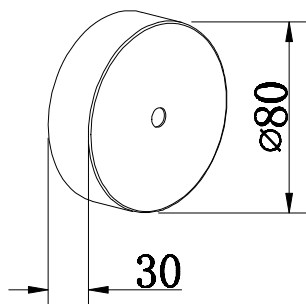

Product coding:BELEZA SP1 E CHROME

BASE SIZE:

FIXTURE SIZE: