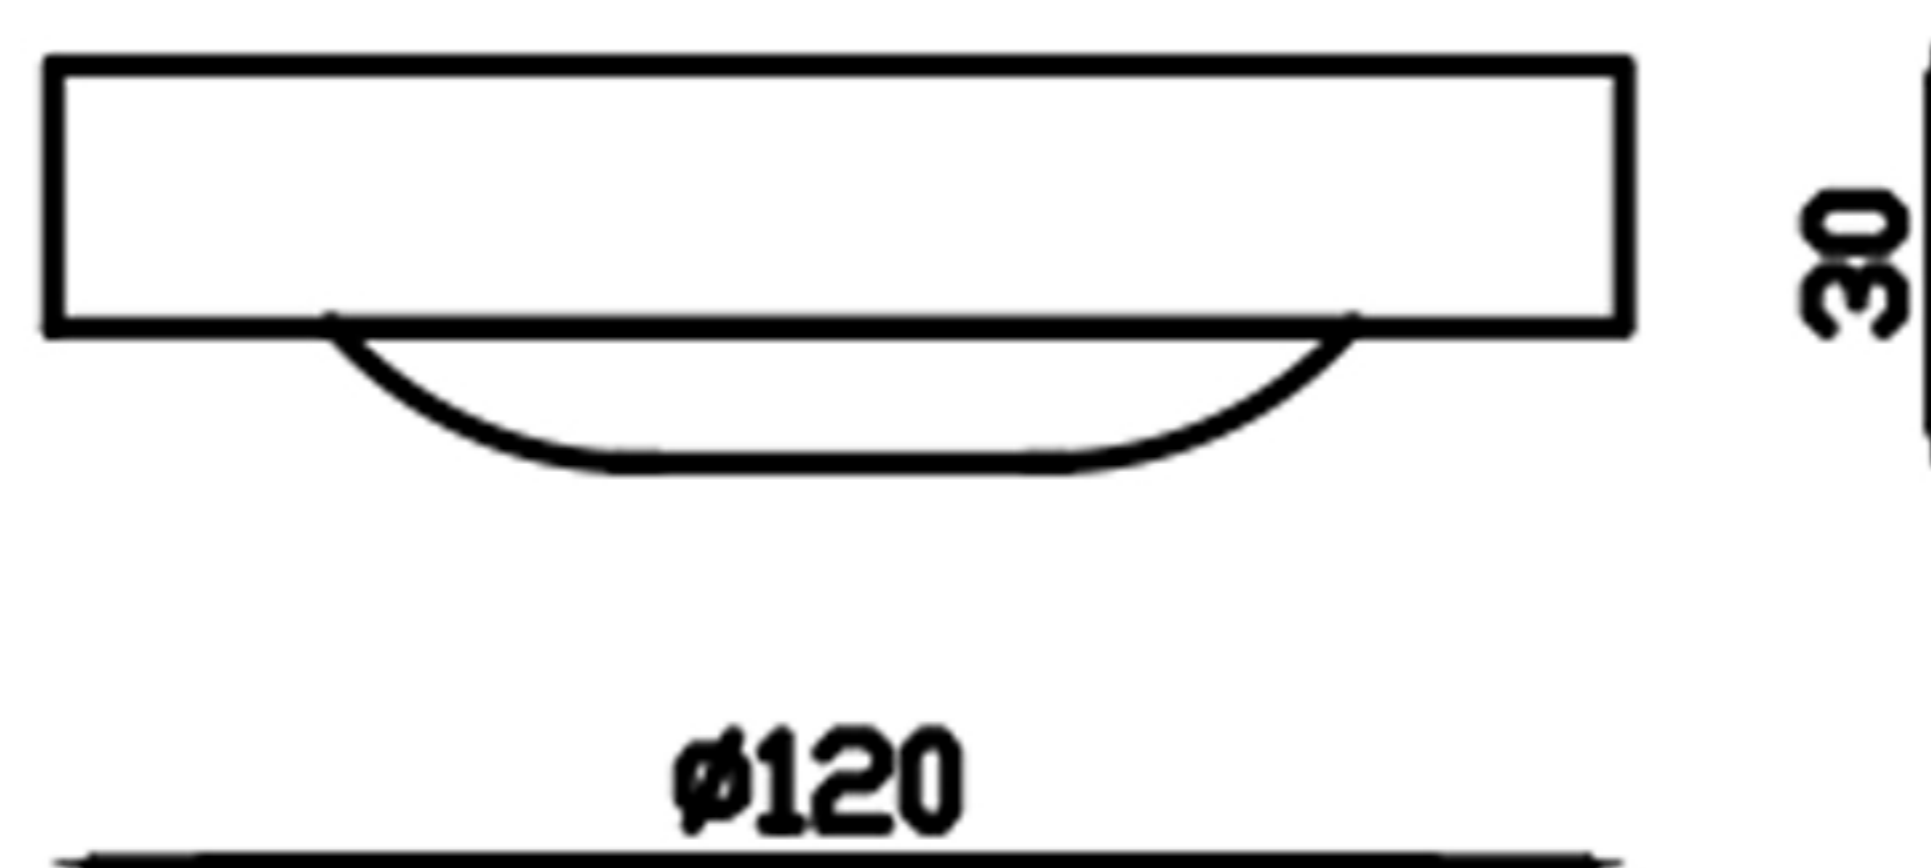

ENGLISH

Specification of installation

In order to ensure safety use, please notice the following items:

- Read and understand the whole Specification.
- Suitable for the use of 220~240V and 50~60Hz.
- Please wear gloves as installation and avoid rot on the surface of plating.
- Must be installed on the fixed places and be checked annually.
- Please turn off the lighting source by soft cloth as cleaning prohibited to use of rotten detergent.
- Please connect with the local sales service center when there are any abnormality.

FABRICIO SP7
CHROME/TRANSPARENTE

CEILING PAN SIZE:

FIXTURE SIZE: