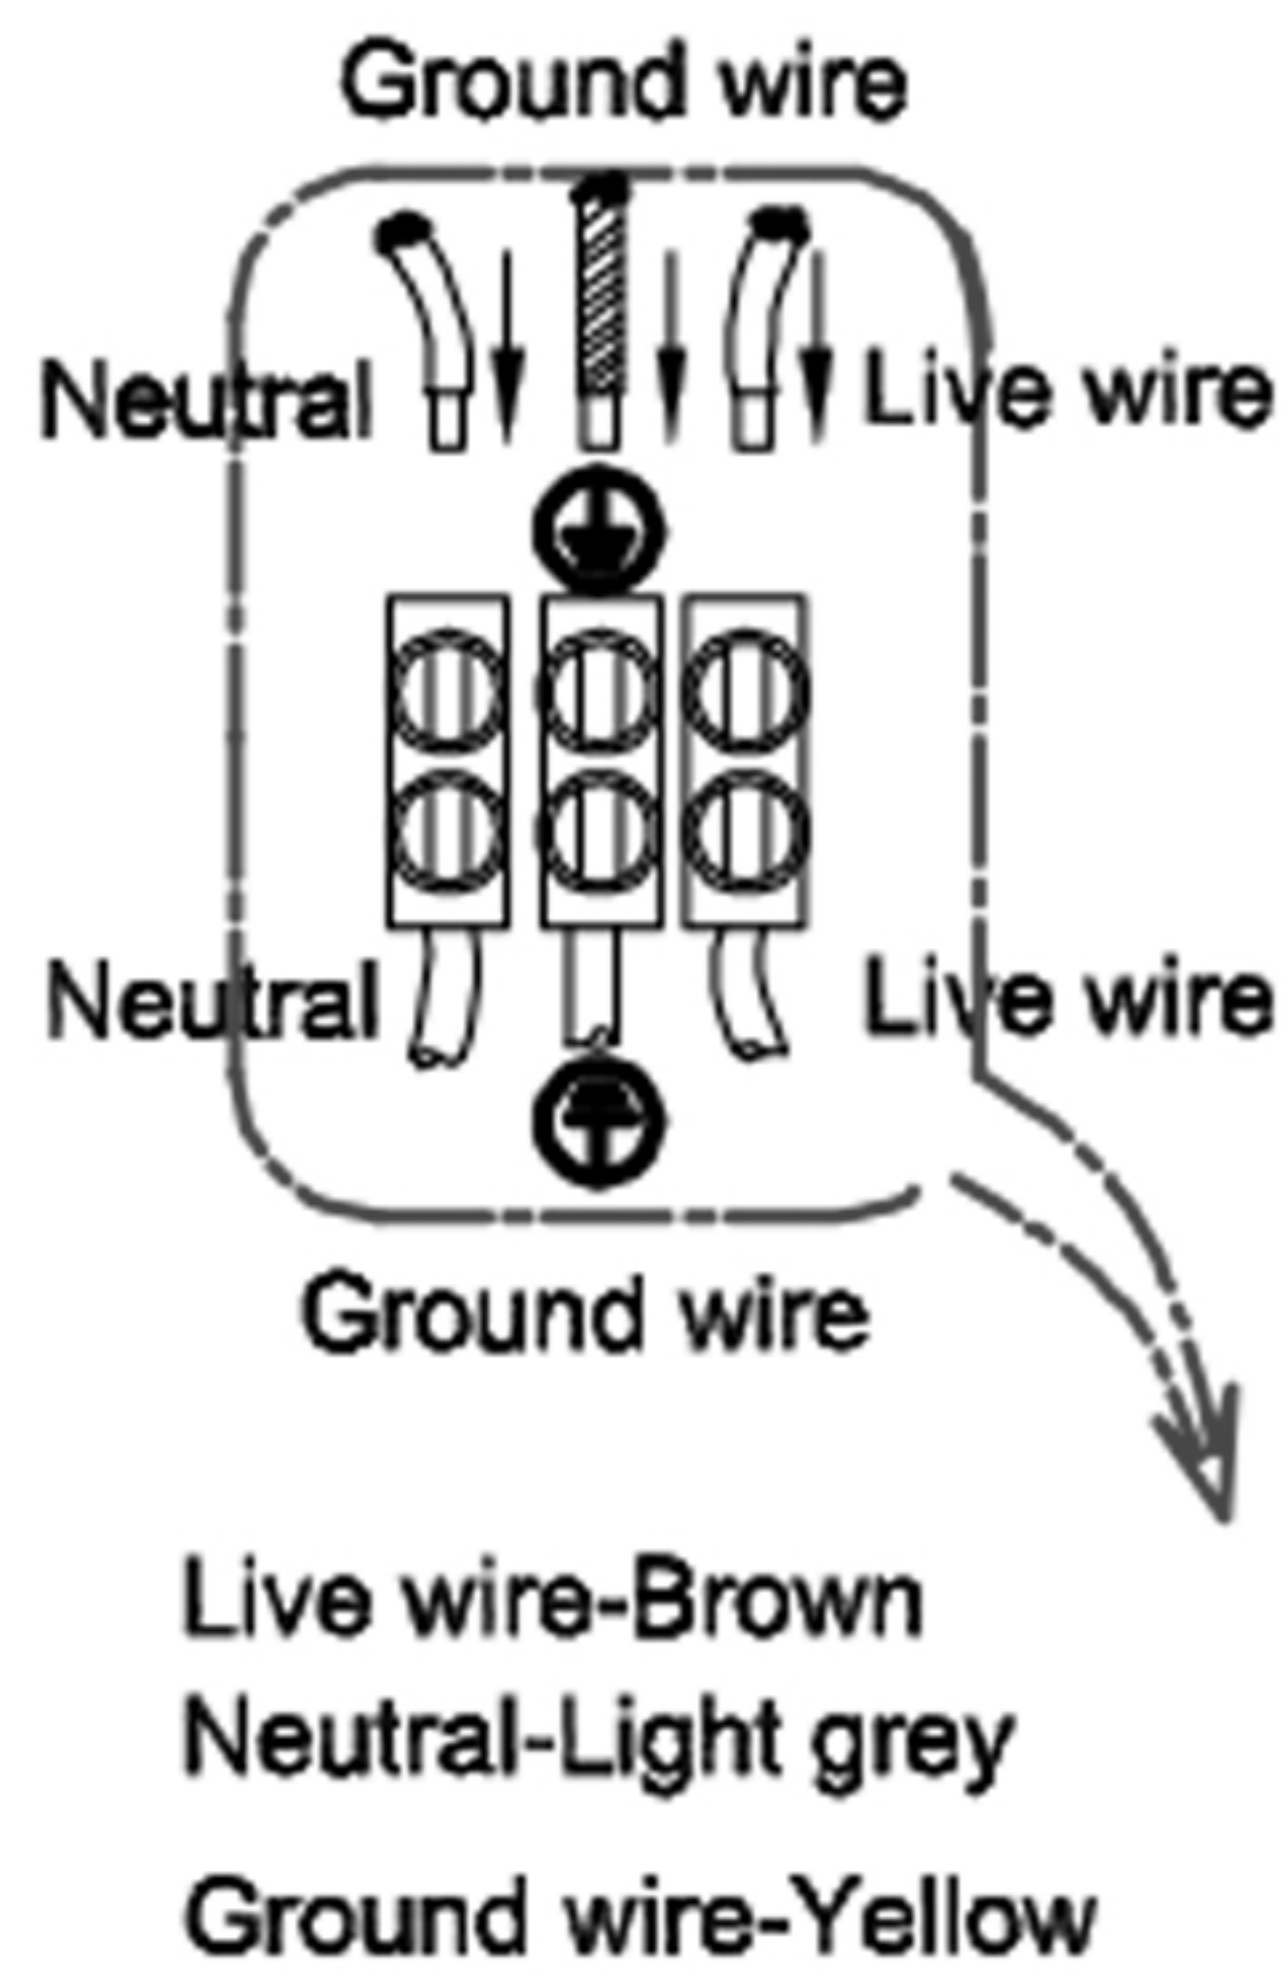

ENGLISH

Specification of installation

In order to ensure safety use, please notice the following items:

- Read and understand the whole Specification.
- Suitable for the use of 220~240V and 50~60Hz.
- Please wear gloves as installation and avoid rot on the surface of plating.
- Must be installed on the fixed places and be checked annually.
- Please turn off the lighting source by soft cloth as cleaning prohibited to use of rotten detergent.
- Please connect with the local sales service center when there are any abnormality.

FABRICIO SP7
CHROME/TRANSPARENTE

CEILING PAN SIZE:

FIXTURE SIZE: