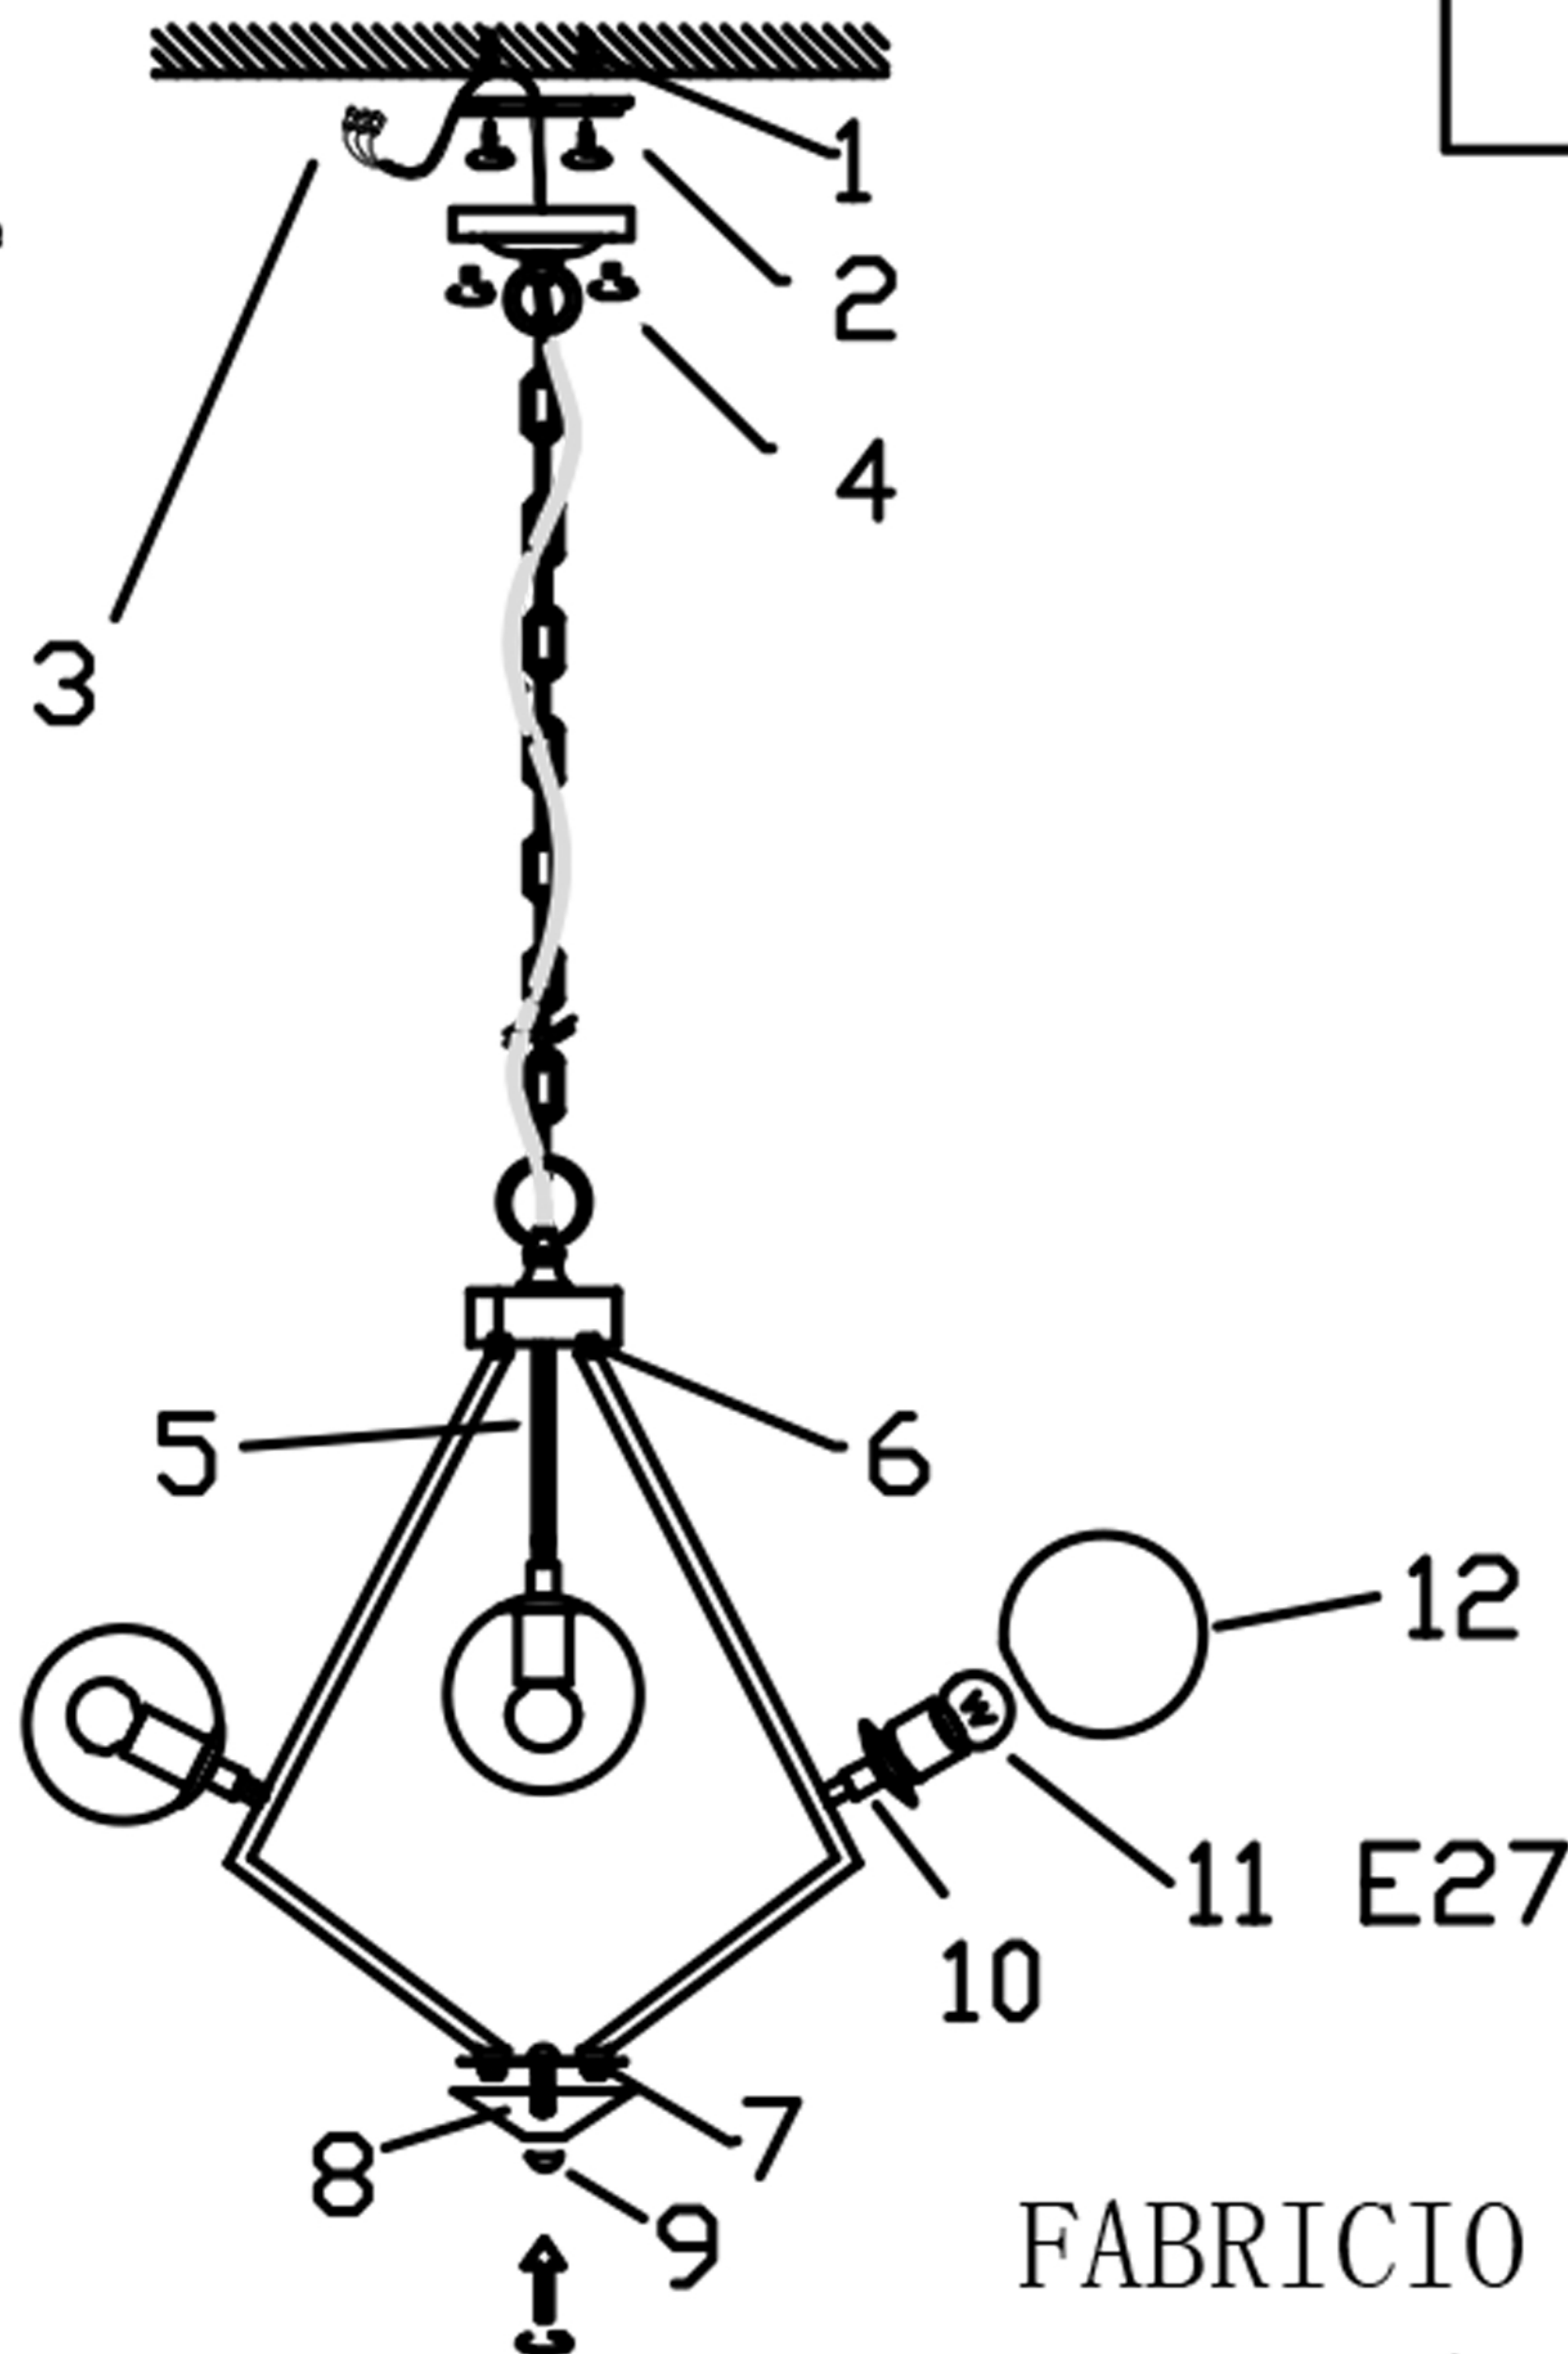

ENGLISH

Specification of installation

In order to ensure safety use, please notice the following items:

- Read and understand the whole Specification.
- Suitable for the use of 220~240V and 50~60Hz.
- Please wear gloves as installation and avoid rot on the surface of plating.
- Must be installed on the fixed places and be checked annually.
- Please turn off the lighting source by soft cloth as cleaning prohibited to use of rotten detergent.
- Please connect with the local sales service center when there are any abnormality.

FABRICIO SP7
CHROME/TRANSPARENTE

CEILING PAN SIZE:

FIXTURE SIZE: