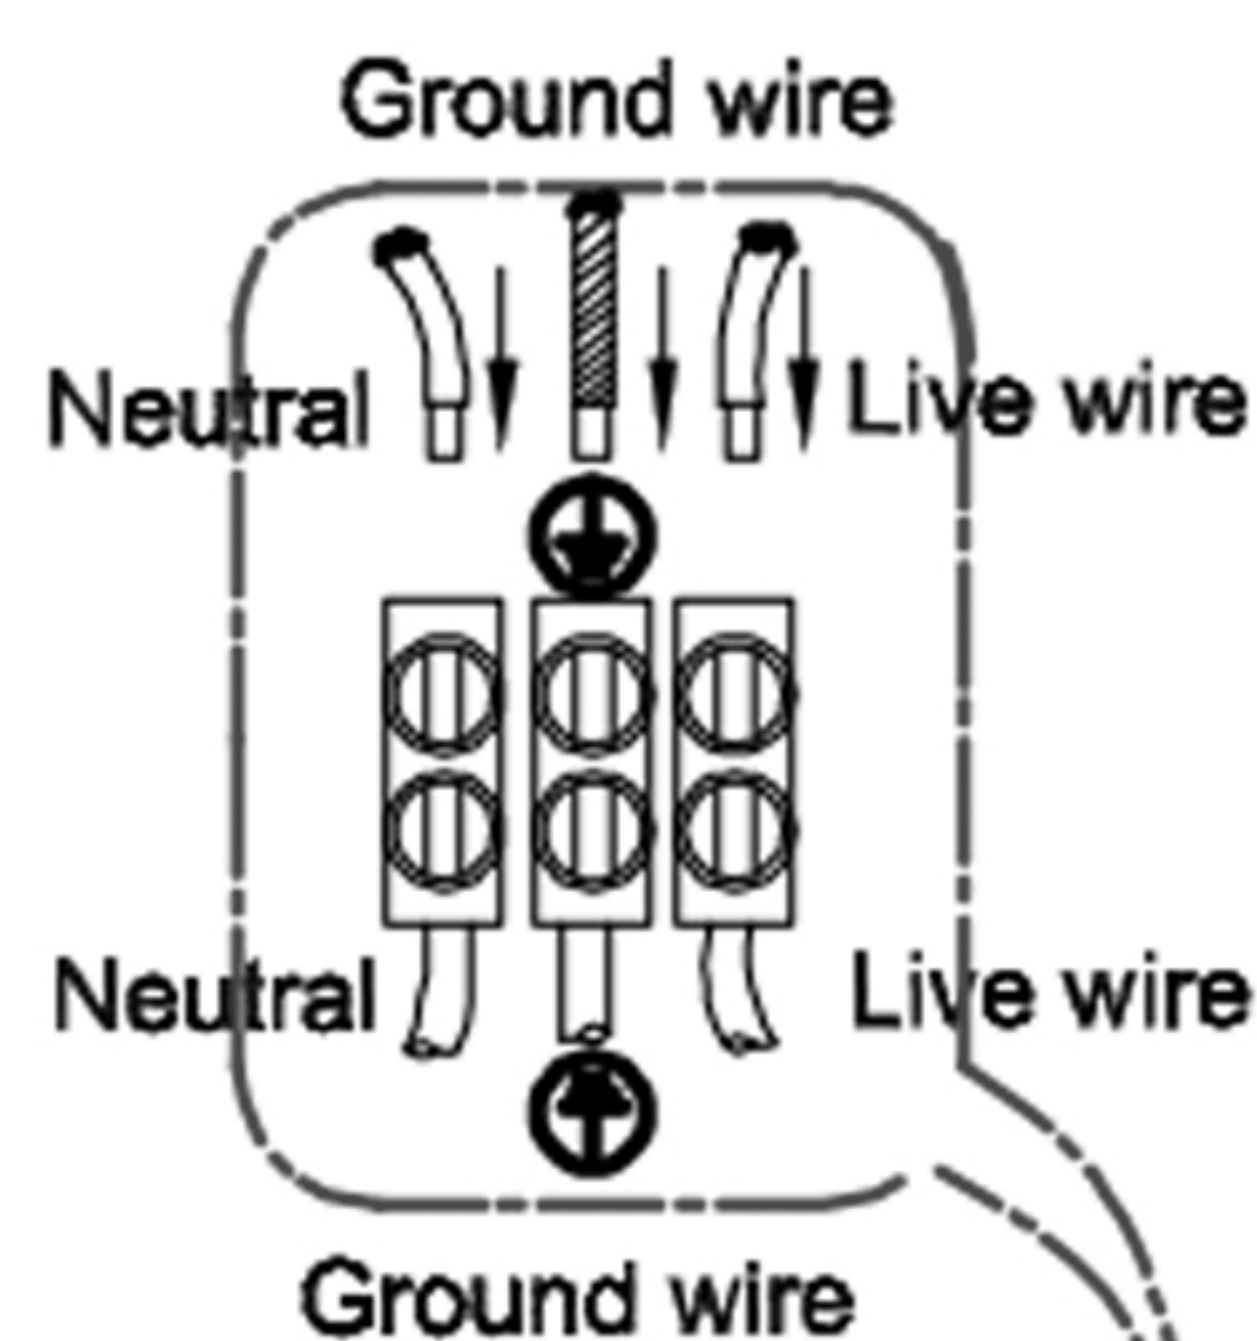

ENGLISH

Specification of installation

In order to ensure safety use, please notice the following items:

- Read and understand the whole Specification.
- Suitable for the use of 220~240V and 50~60Hz.
- Please wear gloves as installation and avoid rot on the surface of plating.
- Must be installed on the fixed places and be checked annually.
- Please turn off the lighting source by soft cloth as cleaning prohibited to use of rotted detergent.
- Please connect with the local sales service center when there are any abnormality.

Live wire-Brown
Neutral-Light grey
Ground wire-Yellow

FABRICIO SP11
CHROME/TRANSPARENTE

CEILING PAN SIZE:

FIXTURE SIZE: