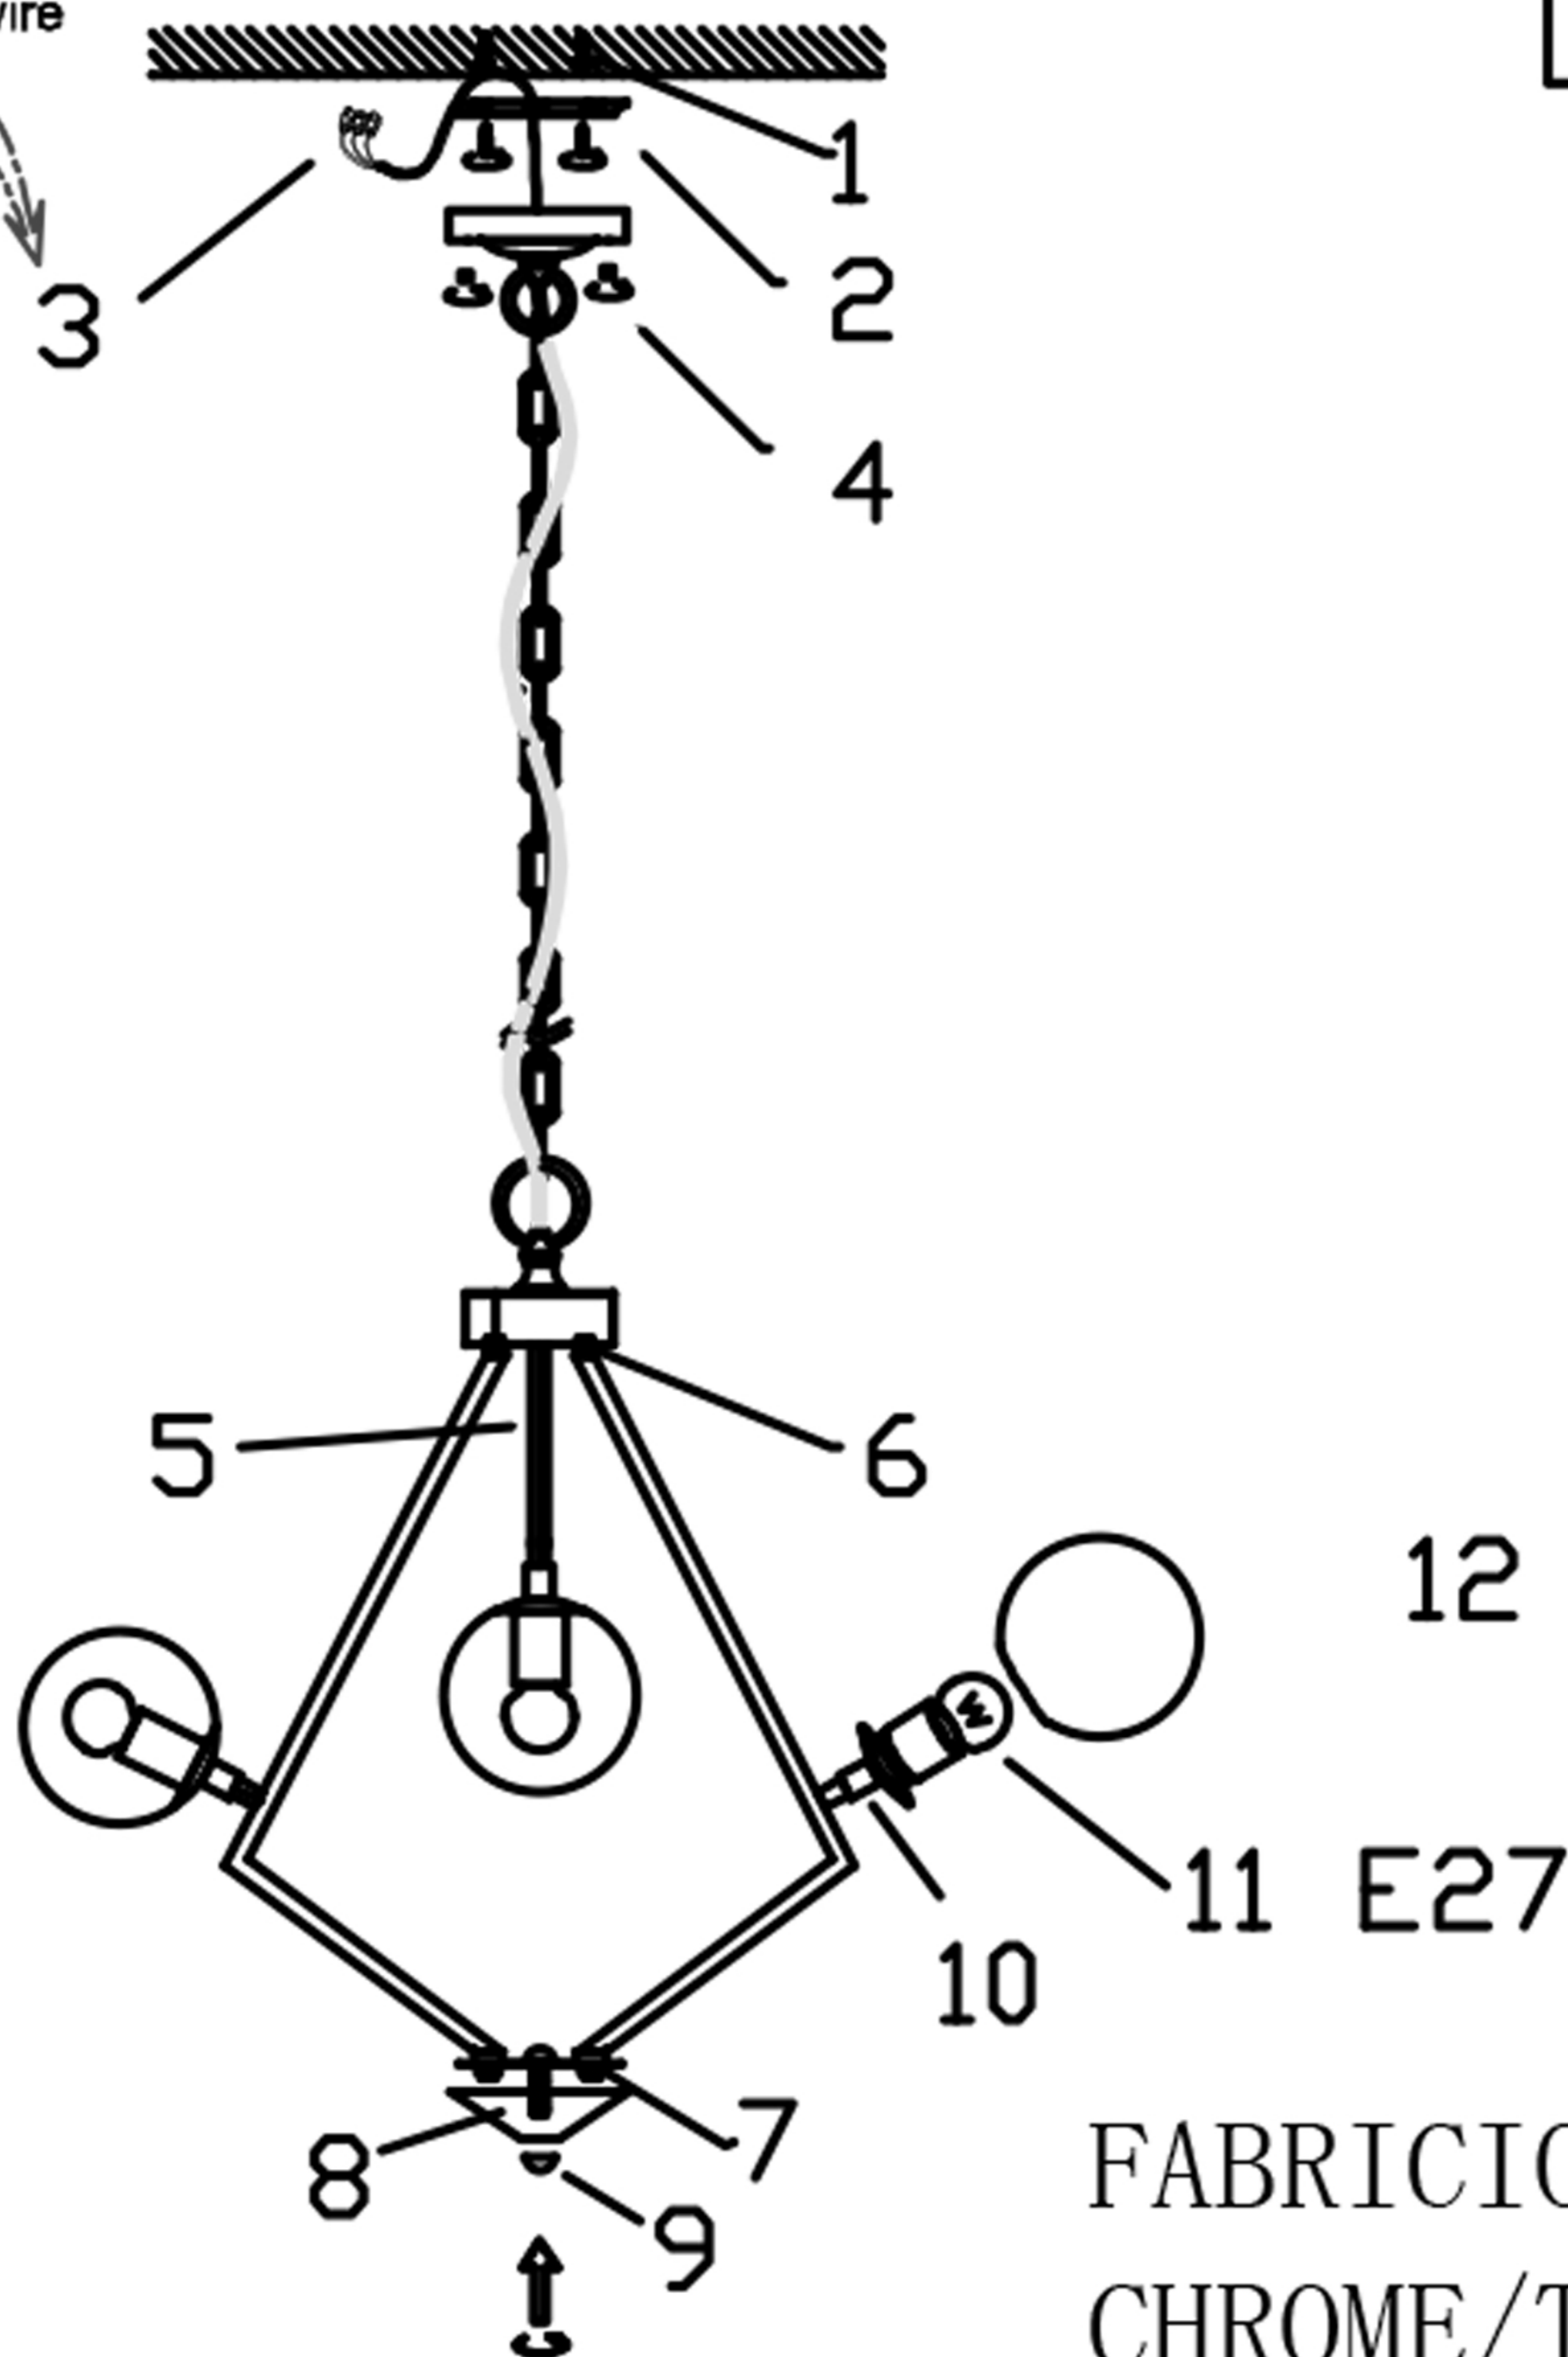

ENGLISH

Specification of installation

In order to ensure safety use, please notice the following items:

- Read and understand the whole Specification.
- Suitable for the use of 220~240V and 50~60Hz.
- Please wear gloves as installation and avoid rot on the surface of plating.
- Must be installed on the fixed places and be checked annually.
- Please turn off the lighting source by soft cloth as cleaning prohibited to use of rotted detergent.
- Please connect with the local sales service center when there are any abnormality.

Live wire-Brown
Neutral-Light grey
Ground wire-Yellow

FABRICIO SP11
CHROME/TRANSPARENTE

CEILING PAN SIZE:

FIXTURE SIZE: