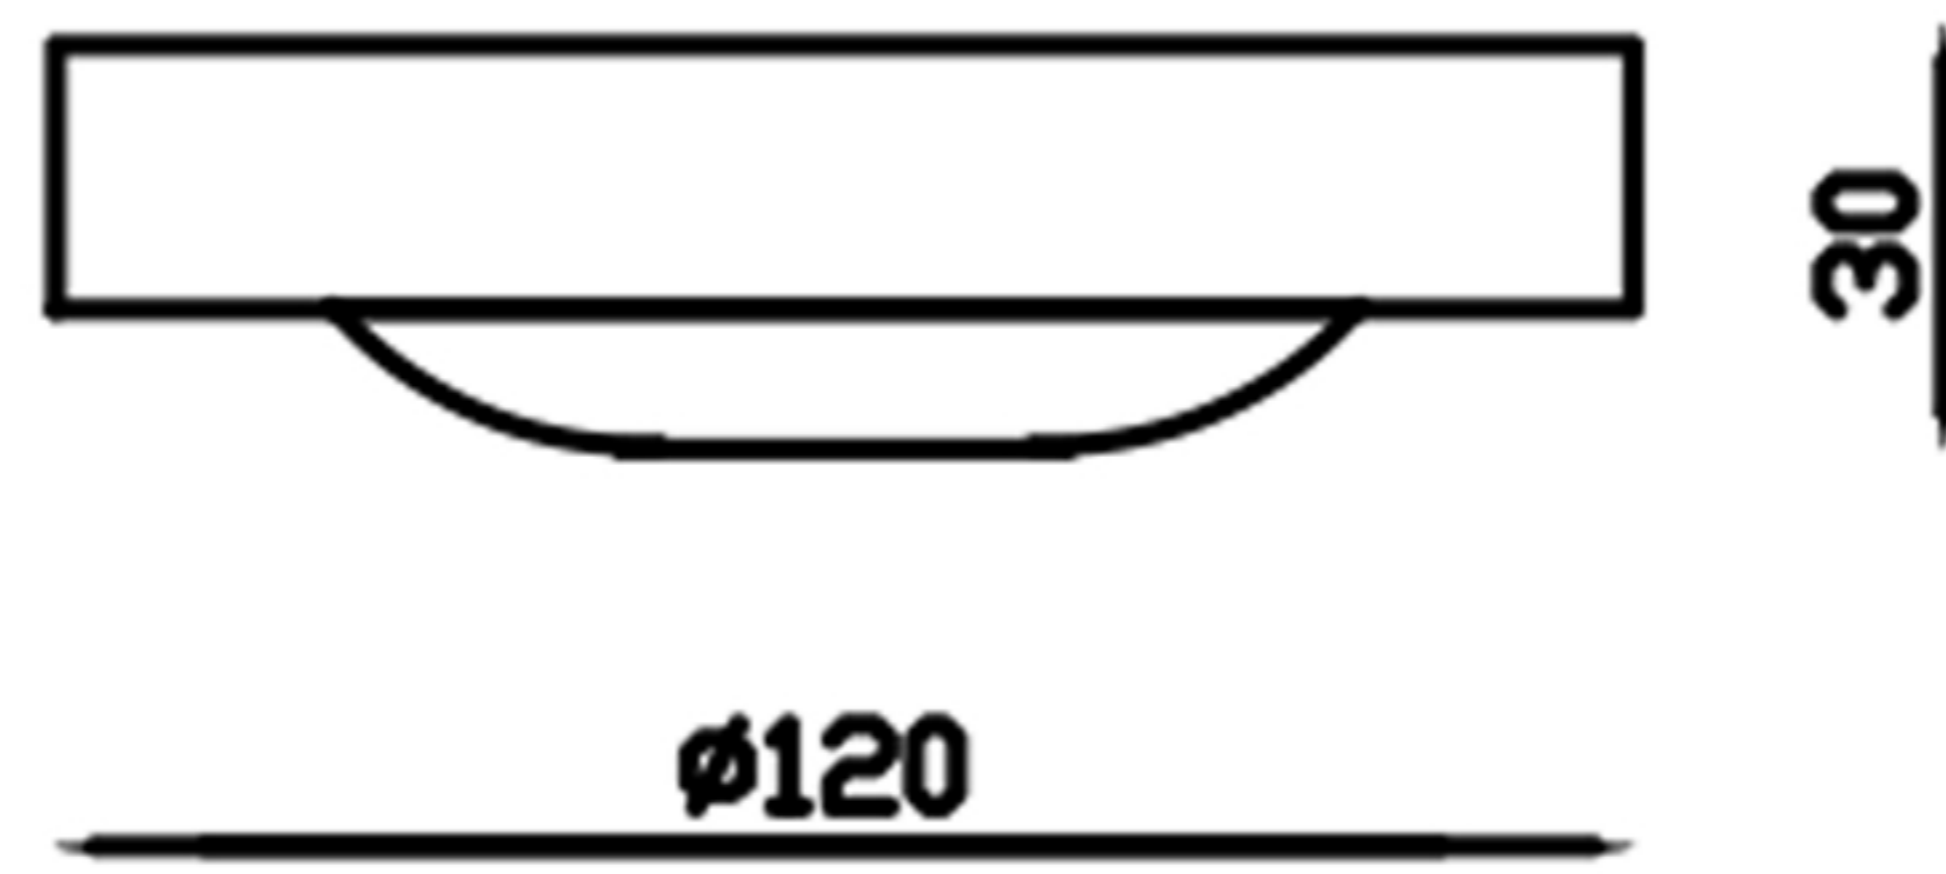

ENGLISH

Specification of installation

In order to ensure safety use, please notice the following items:

- Read and understand the whole Specification.
- Suitable for the use of 220~240V and 50~60Hz.
- Please wear gloves as installation and avoid rot on the surface of plating.
- Must be installed on the fixed places and be checked annually.
- Please turn off the lighting source by soft cloth as cleaning prohibited to use of rotted detergent.
- Please connect with the local sales service center when there are any abnormality.

Live wire-Brown
Neutral-Light grey
Ground wire-Yellow

FABRICIO SP11
CHROME/TRANSPARENTE

CEILING PAN SIZE:

FIXTURE SIZE: