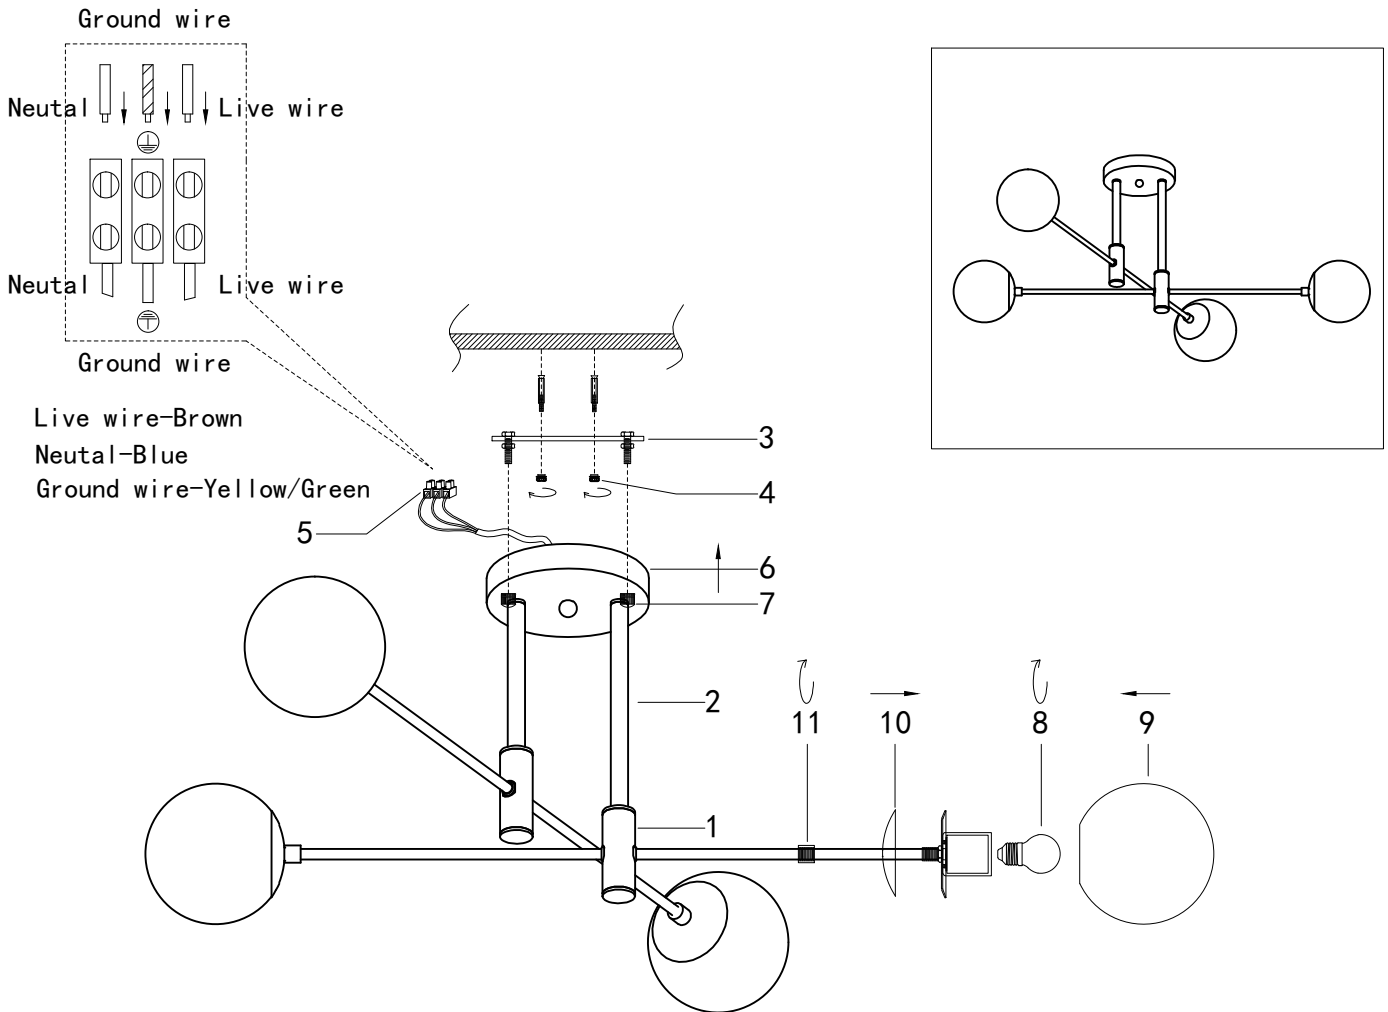

ENGLISH

Specification of installation

In order to ensure safety use, please notice the following items:

- Read and understand the whole Specification.
- Suitable for the use of 220~240V and 50~60Hz.
- Please wear gloves as installment and avoid rot on the surface of plating.
- Must be installed on the fixed places and be checked annually.
- Please turn off the lighting source by soft cloth as cleaning prohibited to use of rotted detergent.
- Please connect with the local sales service center when there are any abnormality.

- 1 Tubing
- 2 Iron tube
- 3 Mounting
- 4 Screw
- 5 Terminal
- 6 Ceiling
- 7 Round nuts
- 8 E27 bulb
- 9 Glass
- 10 Iron dish
- 11 Screw

Product coding:FIDEL PL4 BLACK

BASE SIZE:

FIXTURE SIZE: