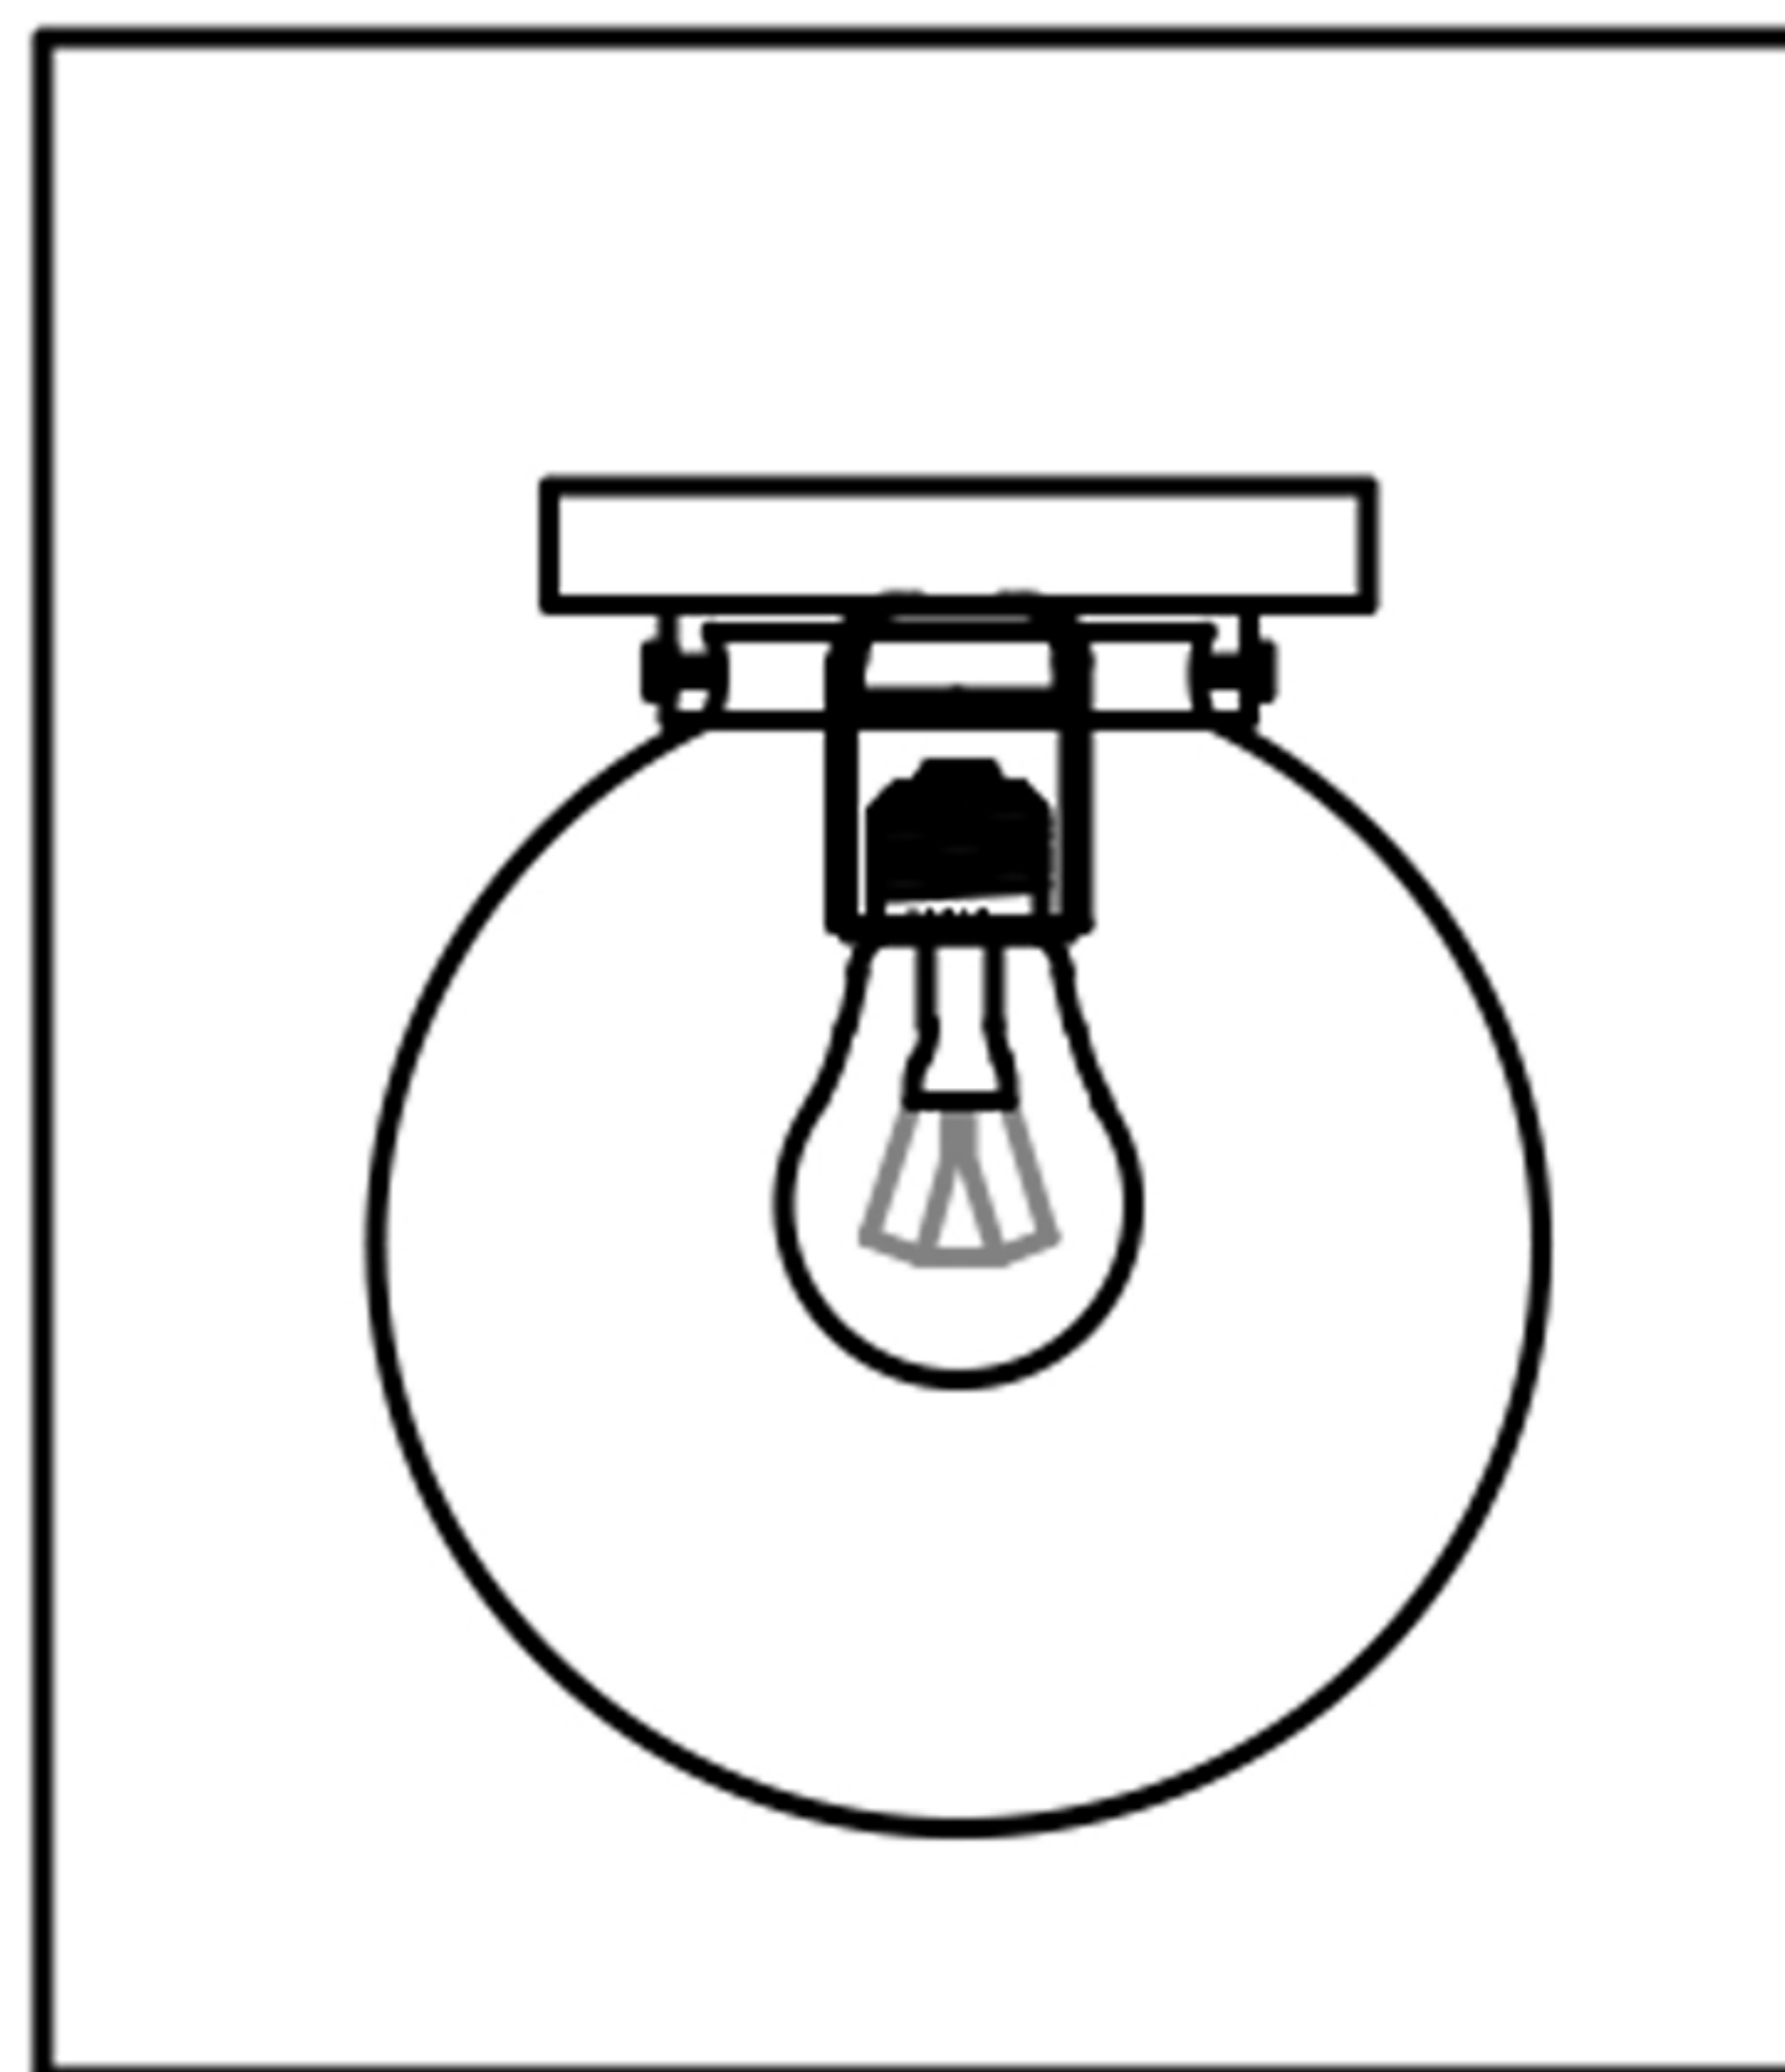

Live wire-Brown  
Neutral-Light grey  
Ground wire-Yellow

MARIO PL1 D200  
NICKL/TRANSPARENTE

CEILING PAN SIZE:

FIXTURE SIZE: