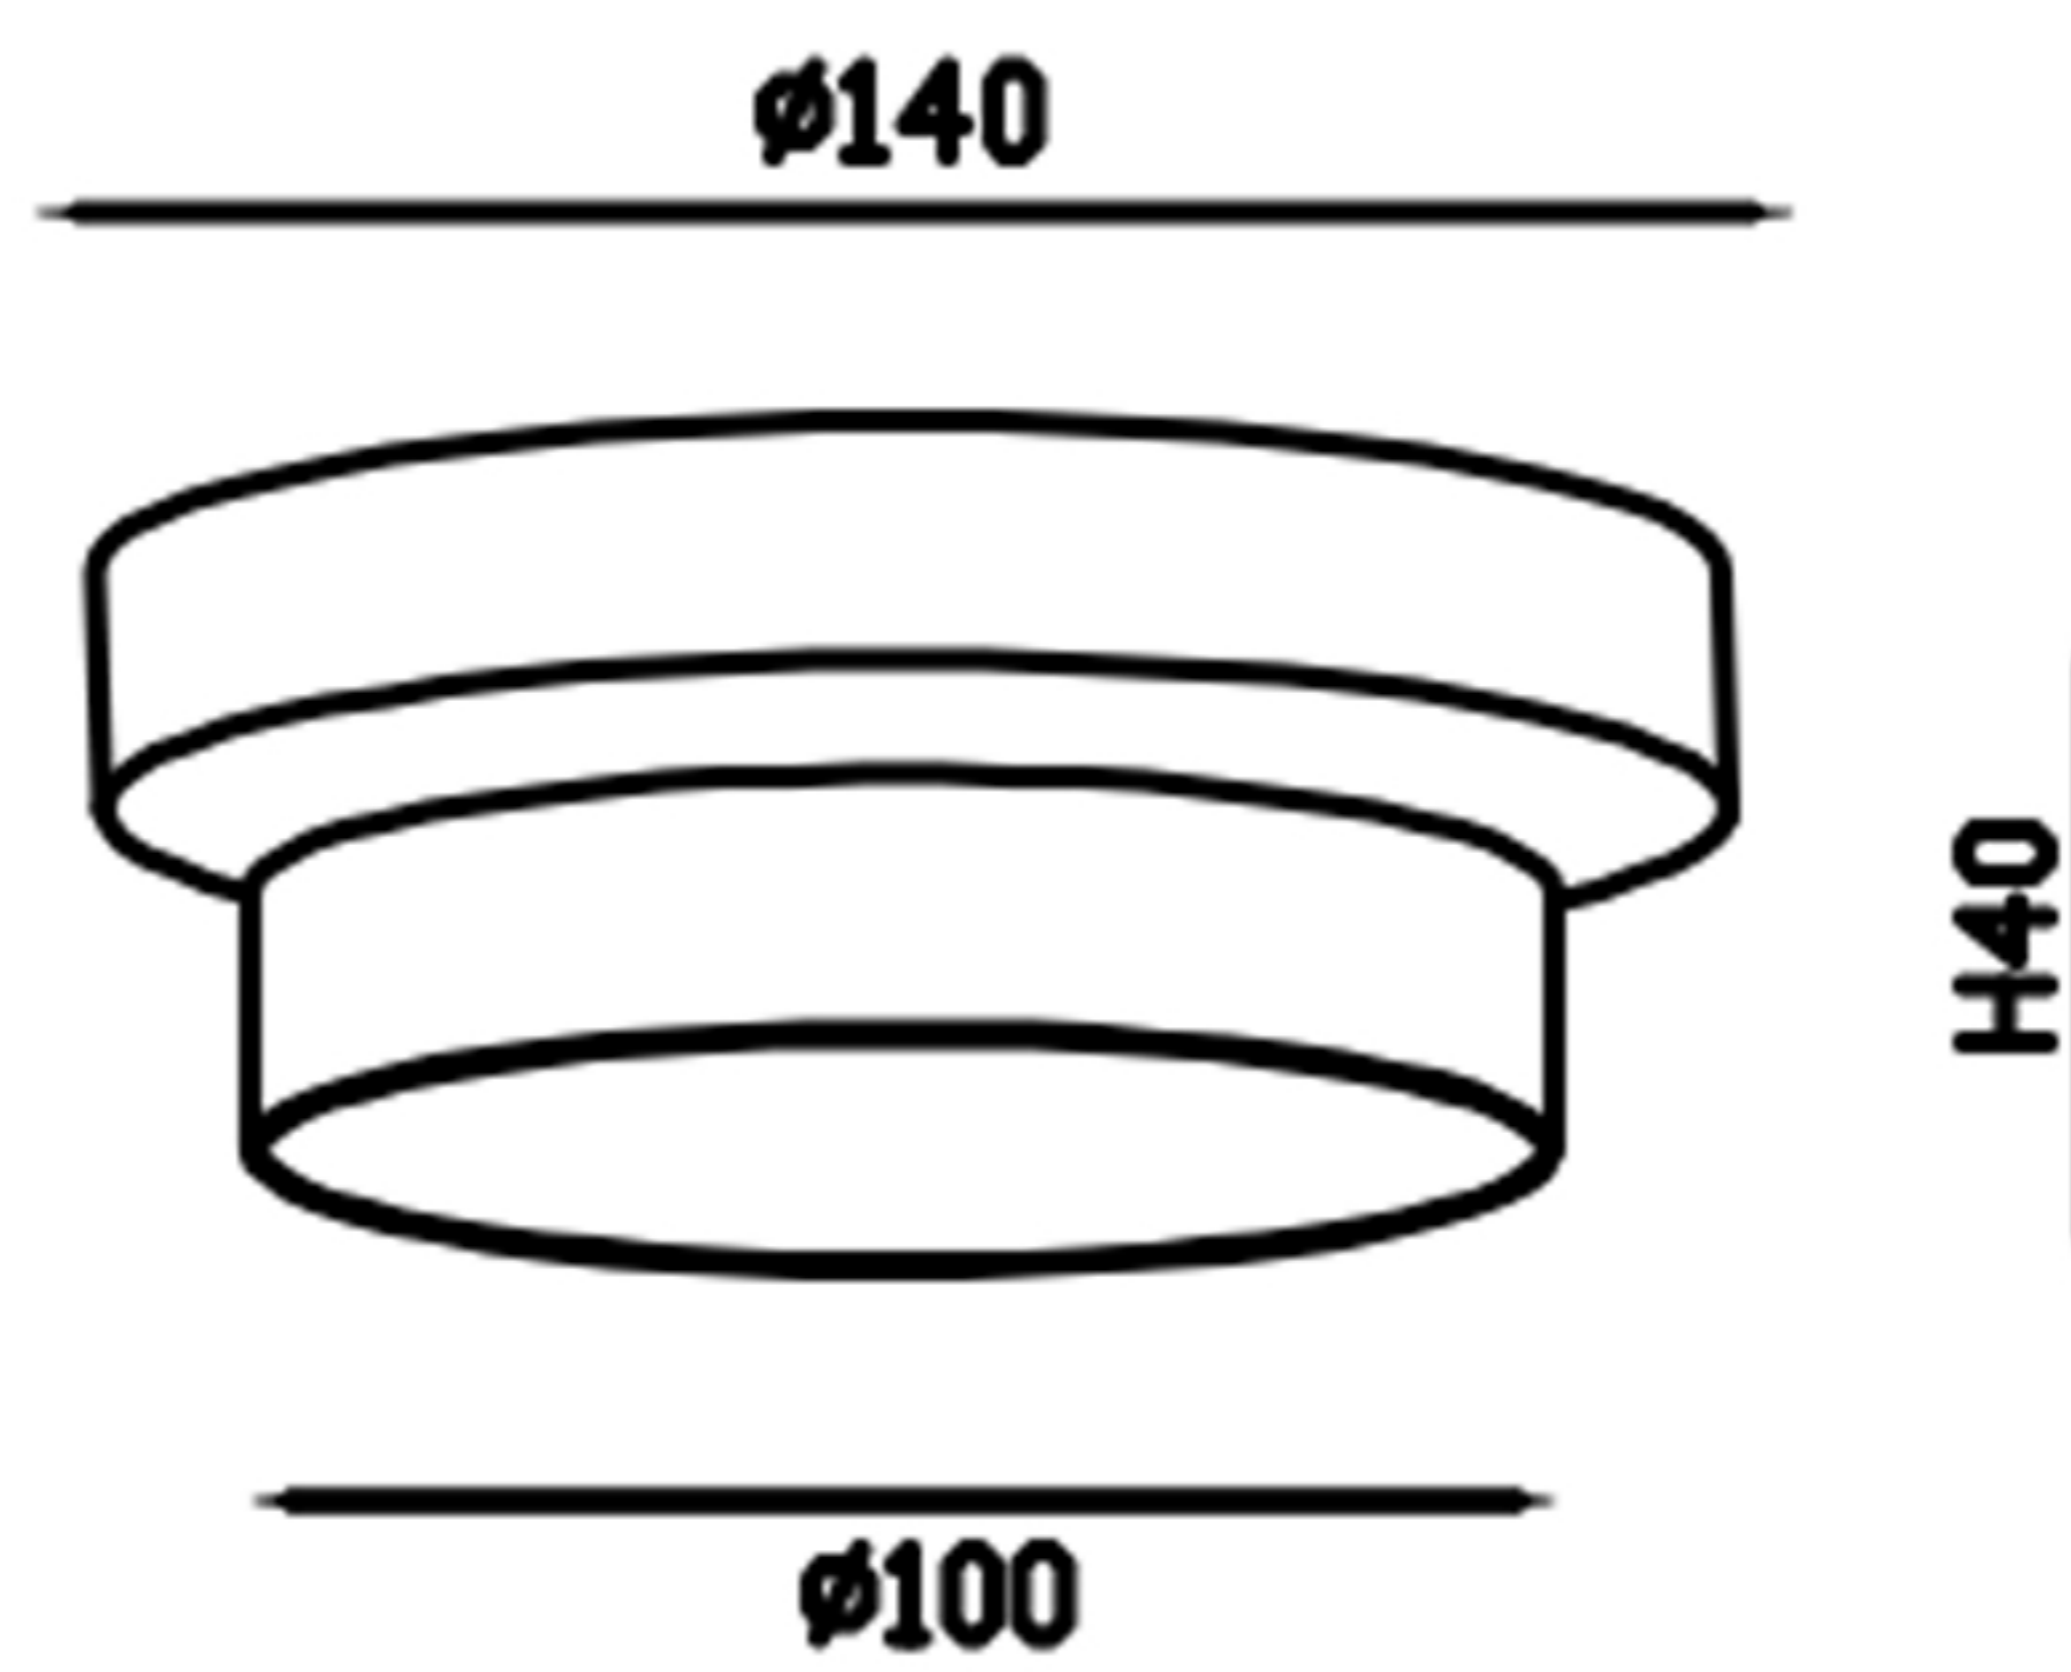

Live wire-Brown  
Neutral-Light grey  
Ground wire-Yellow

MARIO PL1 D200  
NICKL/TRANSPARENTE

CEILING PAN SIZE:

FIXTURE SIZE: