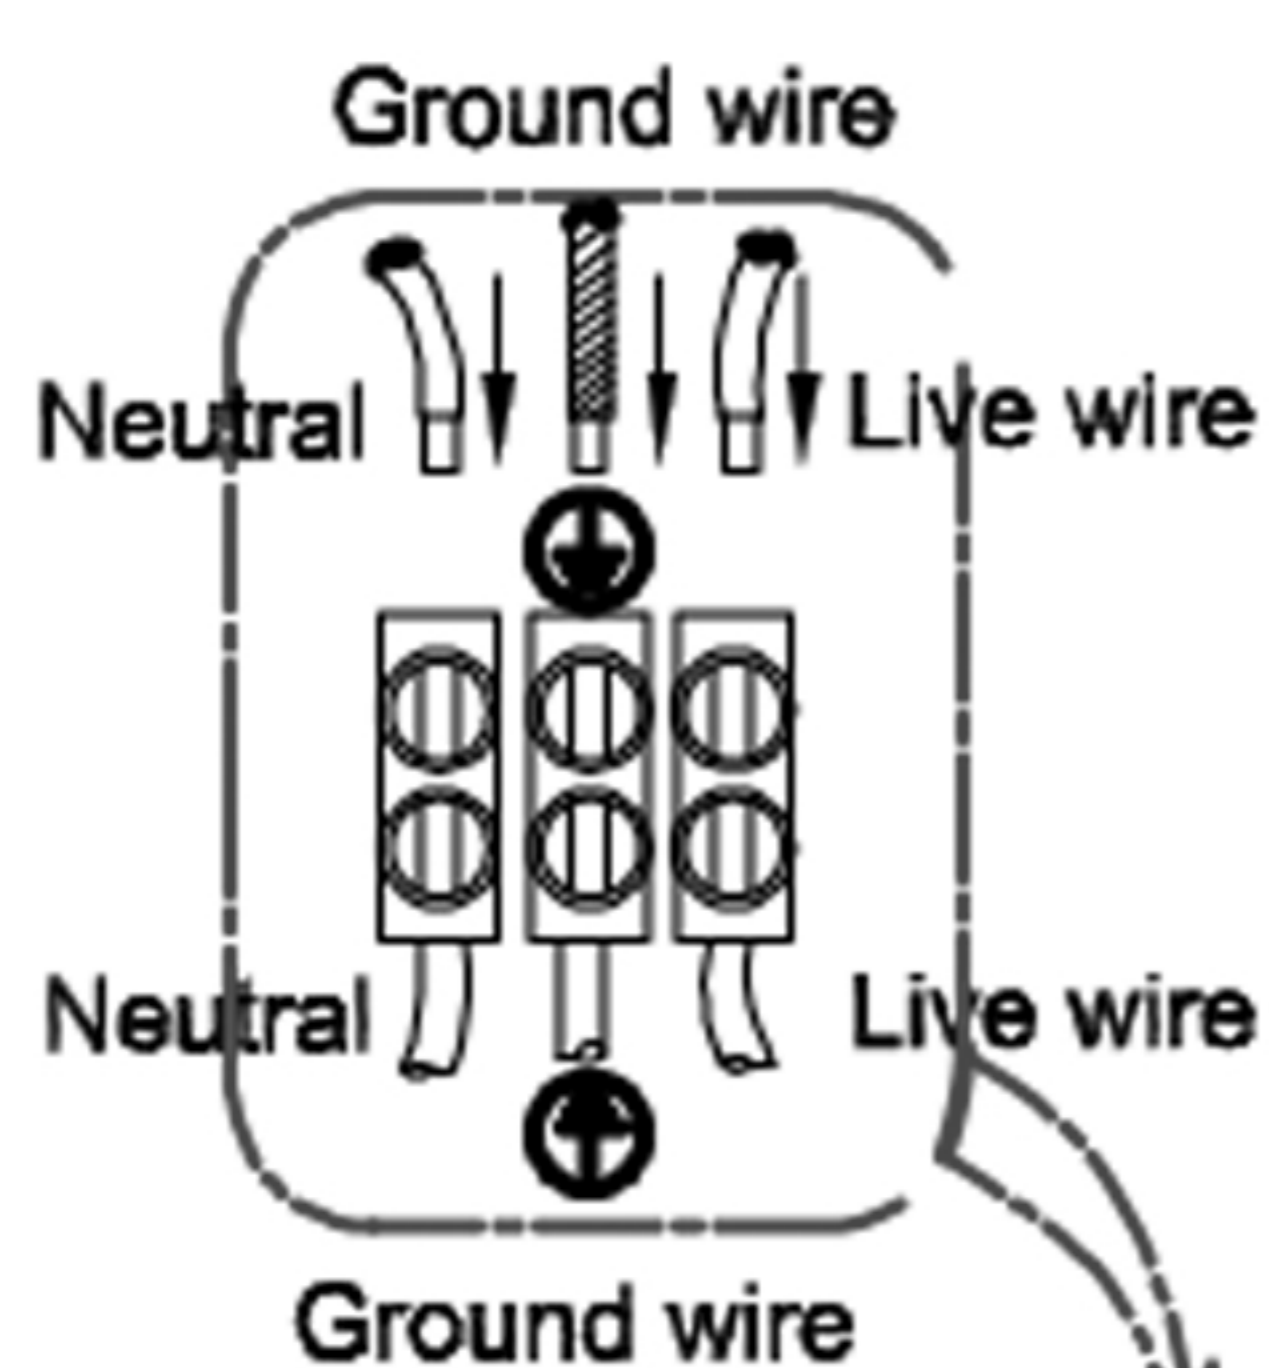

## Specification of installation

In order to ensure safety use, please notice the following items:

- Read and understand the whole Specification.
- Suitable for the use of 220~240V and 50~60Hz.
- Please wear gloves as installation and avoid rot on the surface of plating.
- Must be installed on the fixed places and be checked annually.
- Please turn off the lighting source by soft cloth as cleaning prohibited to use of rotten detergent.
- Please connect with the local sales service center when there are any abnormality.

Live wire-Brown  
Neutral-Light grey  
Ground wire-Yellow

MARIO PL1 D200  
NICKL/TRANSPARENTE

CEILING PAN SIZE:

FIXTURE SIZE: