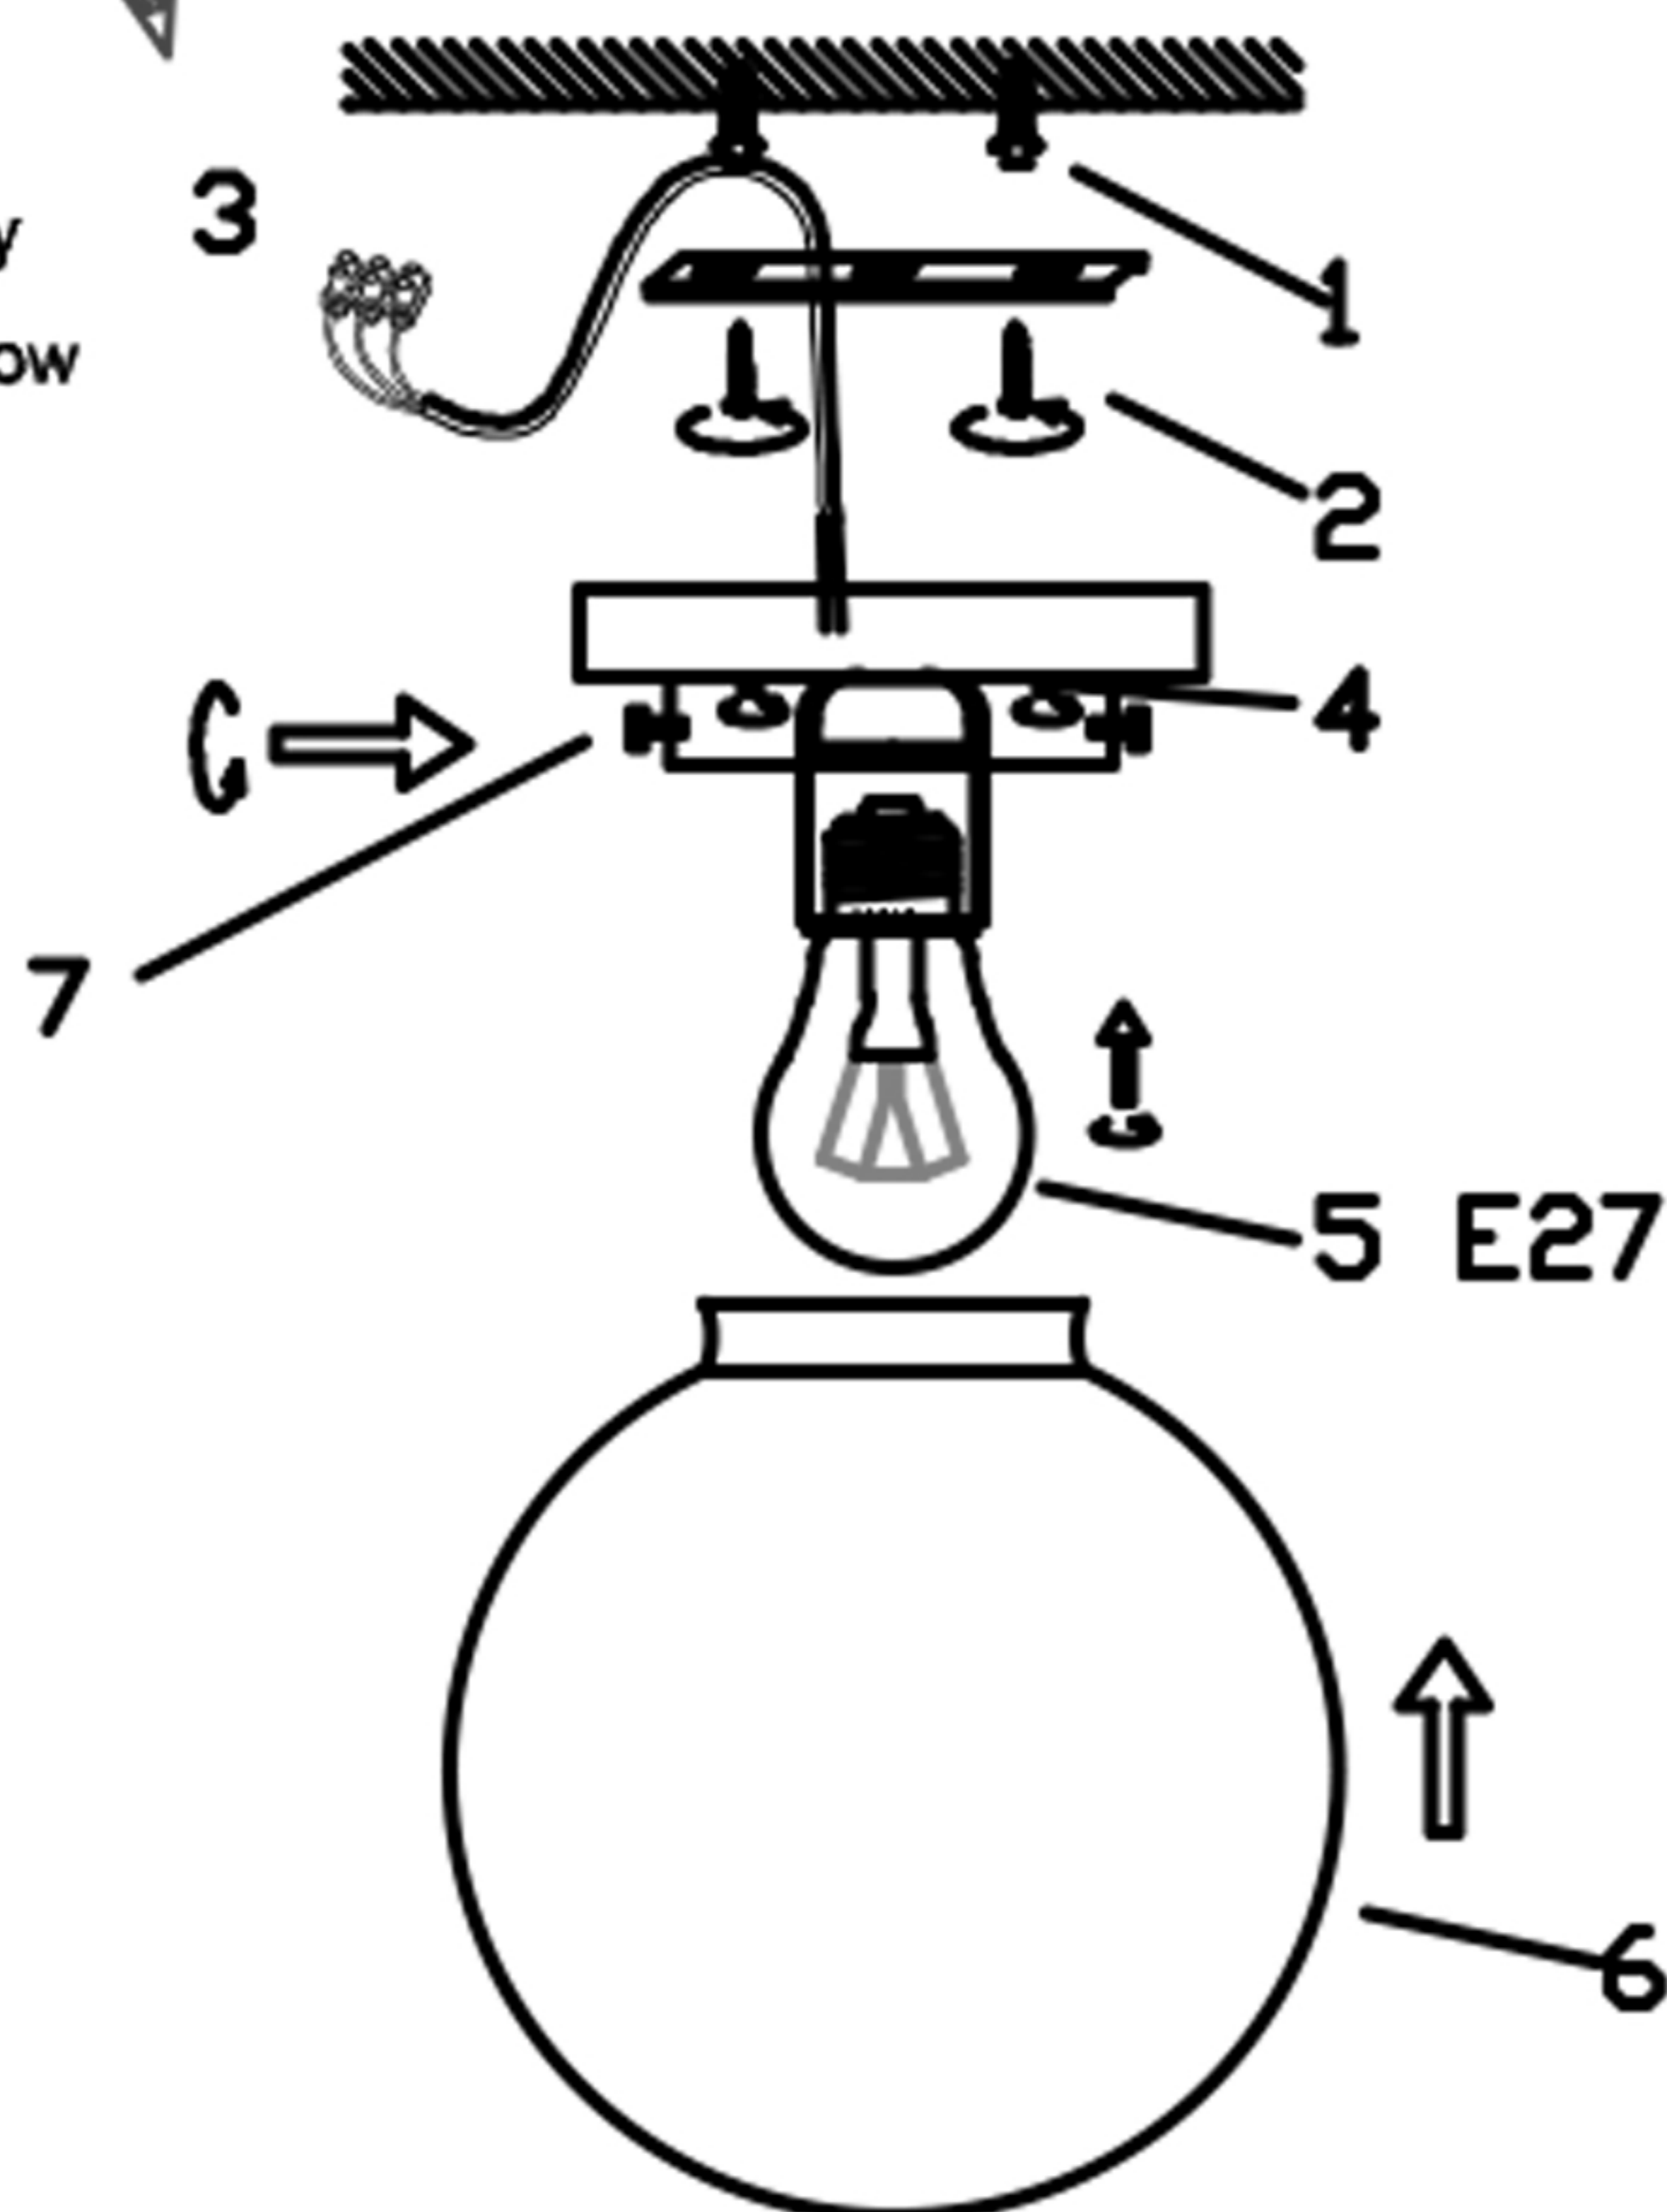

Live wire-Brown  
Neutral-Light grey  
Ground wire-Yellow

MARIO PL1 D200  
NICKL/TRANSPARENTE

CEILING PAN SIZE:

FIXTURE SIZE: