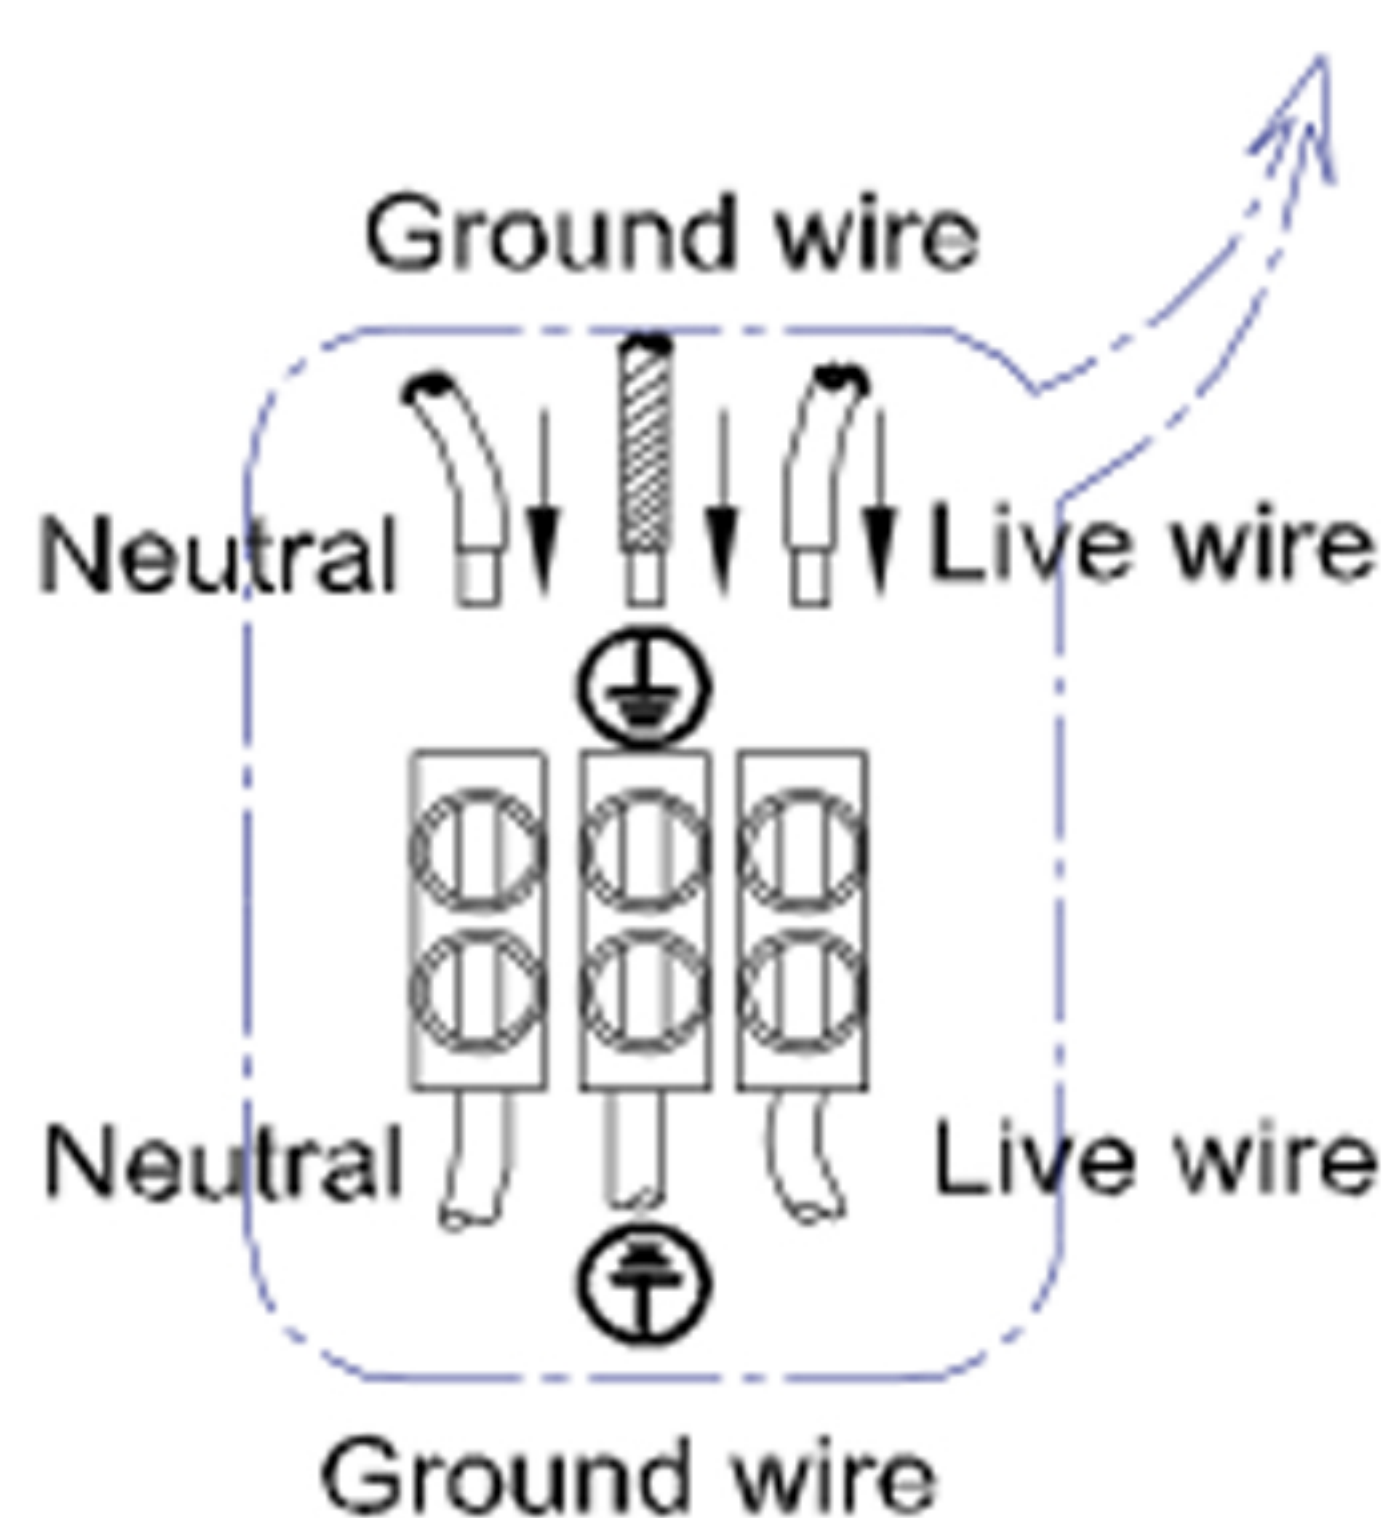

Specification of installation

In order to ensure safety use, please notice the following items:

- Read and understand the whole Specification.
- Suitable for the use of 220~240V and 50~60Hz.
- Please wear gloves as installment and avoid rot on the surface of plating.
- Must be installed on the fixed places and be checked annually.
- Please turn off the lighting source by soft cloth as cleaning prohibited to use of rotted detergent.
- Please connect with the local sales service center when there are any abnormality.

Live wire-Brown  
Neutral-Light grey  
Ground wire-Yellow

- 1 Wall anchor
- 2 Mounting
- 3 Self-tapping screw
- 4 Terminal
- 5 Screw

Product coding:CLT 022W