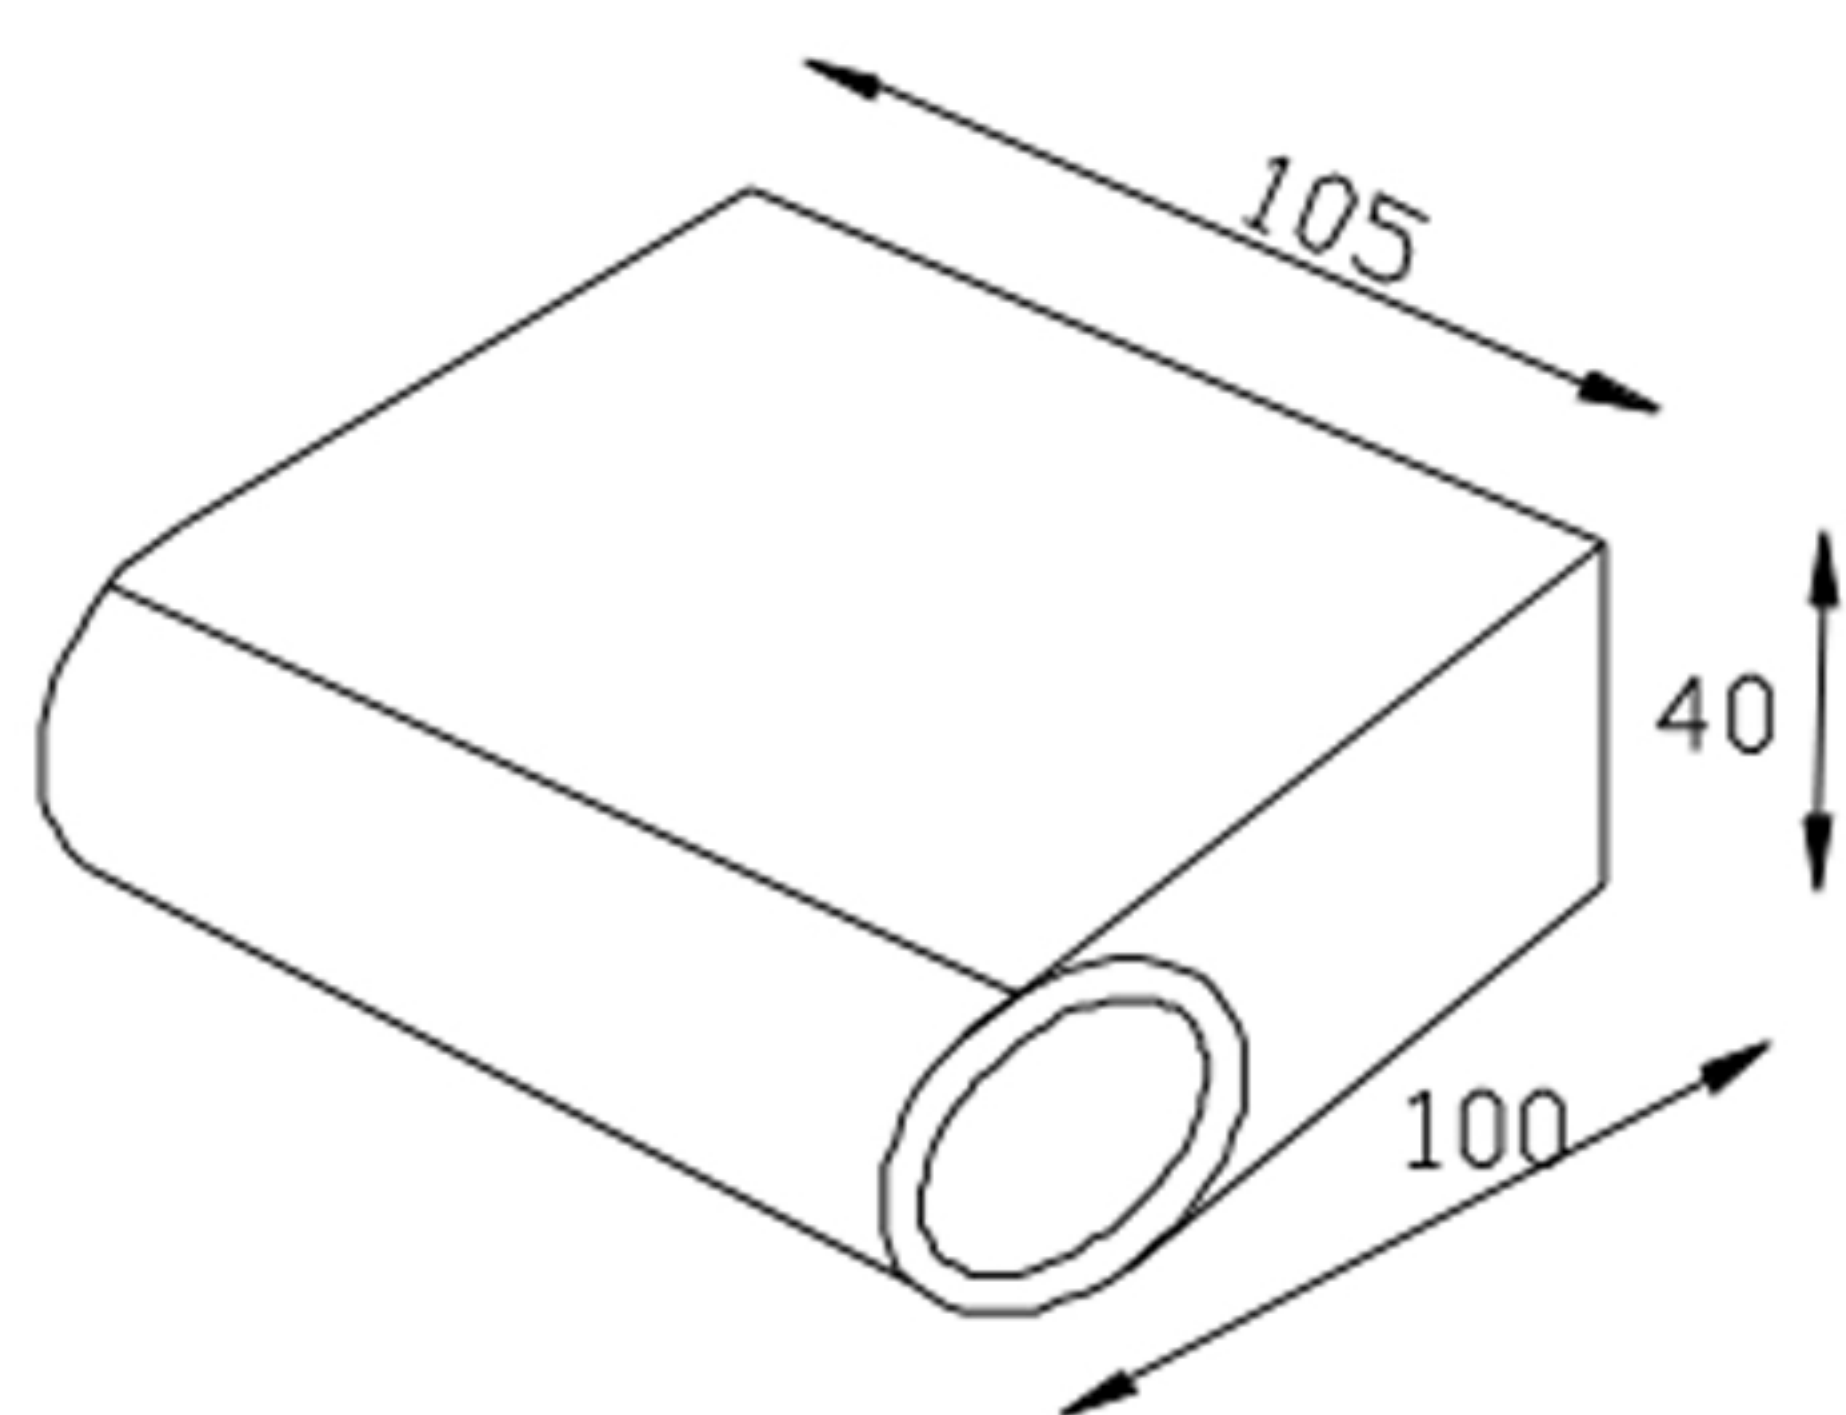

Specification of installation

In order to ensure safety use, please notice the following items:

- Read and understand the whole Specification.
- Suitable for the use of 220~240V and 50~60Hz.
- Please wear gloves as installment and avoid rot on the surface of plating.
- Must be installed on the fixed places and be checked annually.
- Please turn off the lighting source by soft cloth as cleaning prohibited to use of rotted detergent.
- Please connect with the local sales service center when there are any abnormality.

Live wire-Brown  
Neutral-Light grey  
Ground wire-Yellow

- 1 Wall anchor
- 2 Mounting
- 3 Self-tapping screw
- 4 Terminal
- 5 Screw

Product coding:CLT 022W