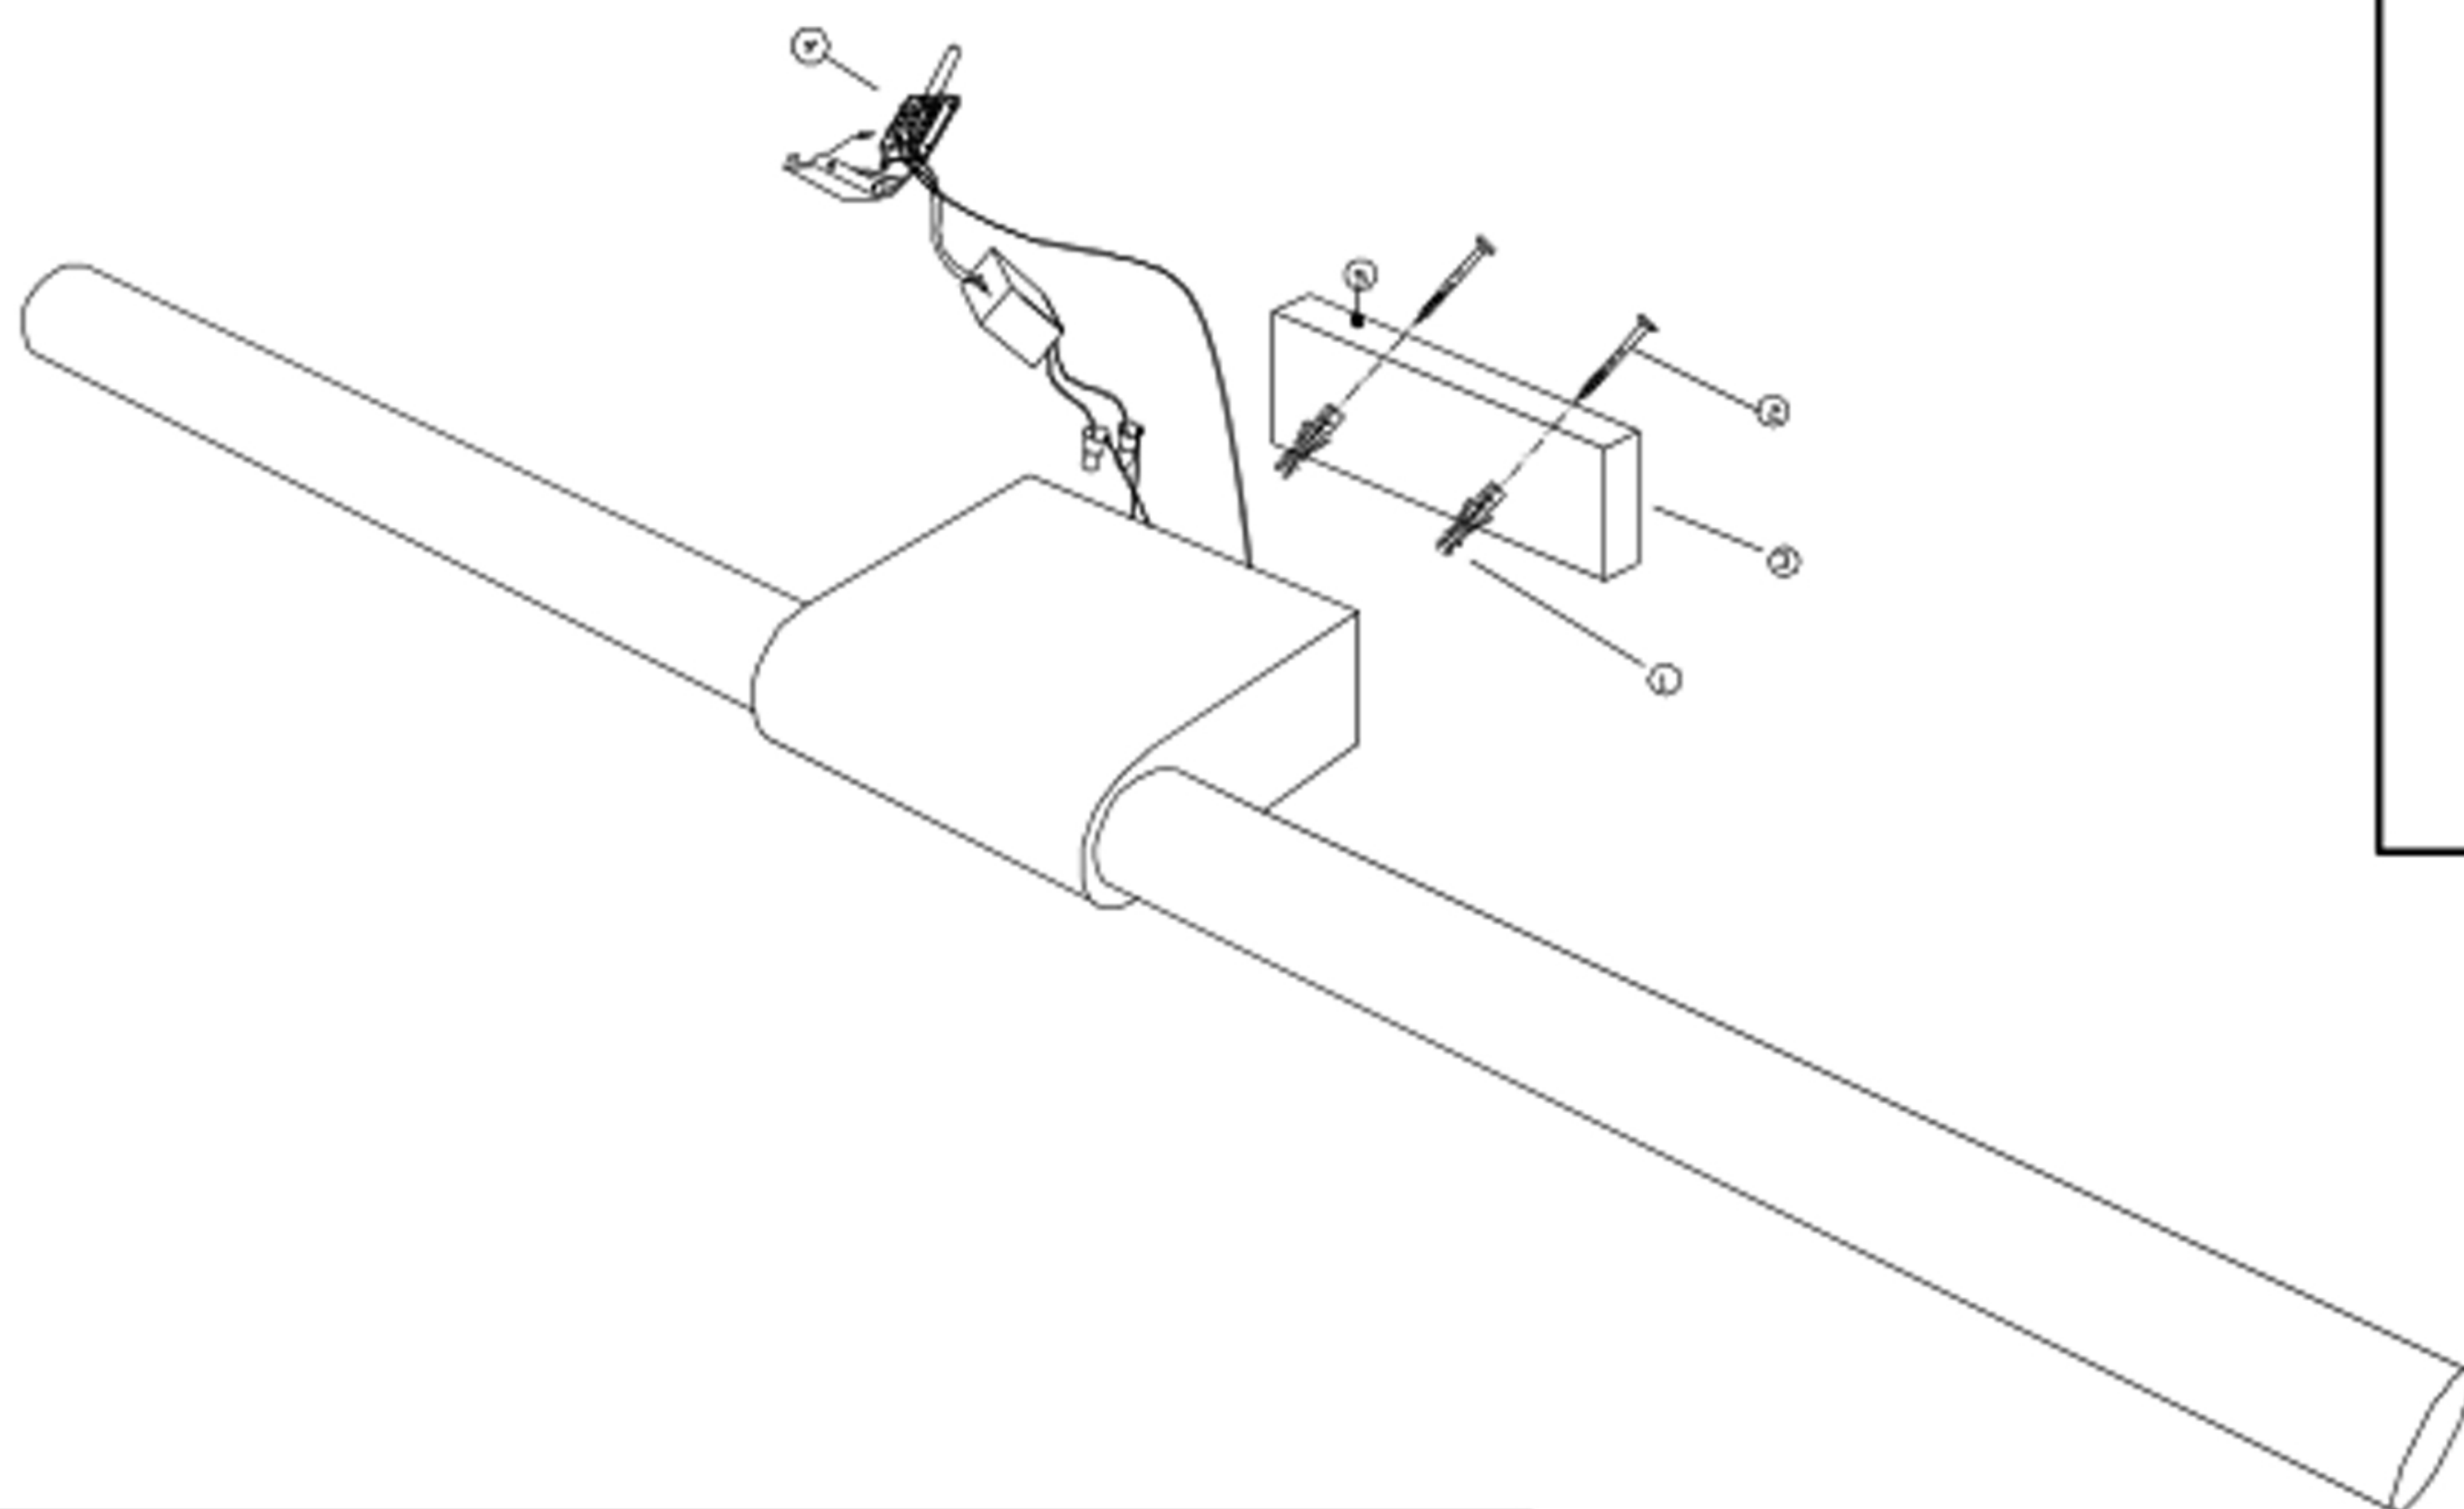

Specification of installation

In order to ensure safety use, please notice the following items:

- Read and understand the whole Specification.
- Suitable for the use of 220~240V and 50~60Hz.
- Please wear gloves as installment and avoid rot on the surface of plating.
- Must be installed on the fixed places and be checked annually.
- Please turn off the lighting source by soft cloth as cleaning prohibited to use of rotted detergent.
- Please connect with the local sales service center when there are any abnormality.

Live wire-Brown  
Neutral-Light grey  
Ground wire-Yellow

- 1 Wall anchor
- 2 Mounting
- 3 Self-tapping screw
- 4 Terminal
- 5 Screw

Product coding:CLT 022W