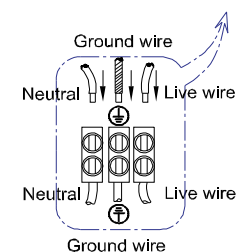

ENGLISH IP20

Specification of installation

In order to ensure safety use, please notice the following items:

- Read and understand the whole Specification.
- Suitable for the use of 220~240V and 50~60Hz.
- Please wear gloves as installation and avoid rot on the surface of plating.
- Must be installed on the fixed places and be checked annually.
- Please turn off the lighting source by soft cloth as cleaning prohibited to use of rotted detergent.
- Please connect with the local sales service center when there are any abnormality.

Live wire-Brown
Neutral-Light grey
Ground wire-Yellow

- 1 Wall anchor
- 2 Mounting
- 3 Self-tapping screw
- 4 Terminal
- 5 Screw

Product coding: CLT 225W WH

ENGLISH IP20

Specification of installation

In order to ensure safety use, please notice the following items:

- Read and understand the whole Specification.
- Suitable for the use of 220~240V and 50~60Hz.
- Please wear gloves as installation and avoid rot on the surface of plating.
- Must be installed on the fixed places and be checked annually.
- Please turn off the lighting source by soft cloth as cleaning prohibited to use of rotted detergent.
- Please connect with the local sales service center when there are any abnormality.

Live wire-Brown
Neutral-Light grey
Ground wire-Yellow

- 1 Wall anchor
- 2 Mounting
- 3 Self-tapping screw
- 4 Terminal
- 5 Screw

Product coding: CLT 225W WH