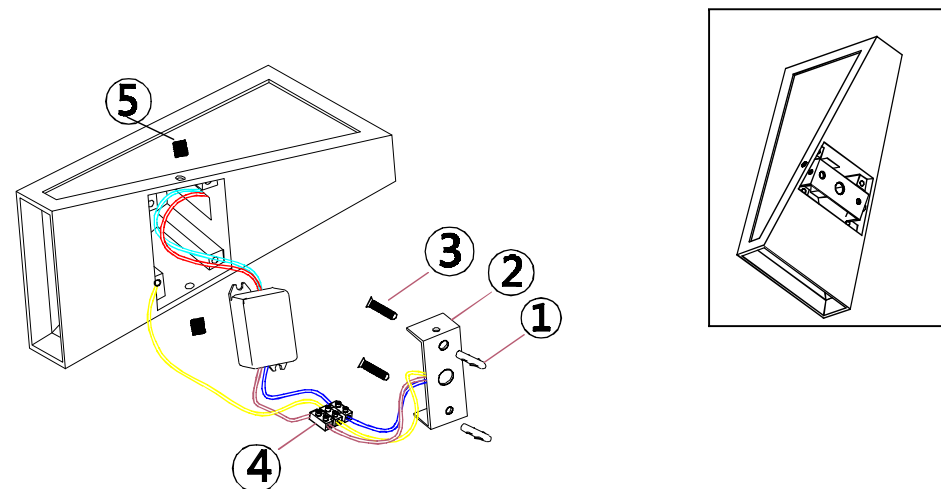

ENGLISH IP20

Specification of installation

In order to ensure safety use, please notice the following items:

- Read and understand the whole Specification.
- Suitable for the use of 220~240V and 50~60Hz.
- Please wear gloves as installation and avoid rot on the surface of plating.
- Must be installed on the fixed places and be checked annually.
- Please turn off the lighting source by soft cloth as cleaning prohibited to use of rotted detergent.
- Please connect with the local sales service center when there are any abnormality.

Live wire-Brown
Neutral-Light grey
Ground wire-Yellow

- 1 Wall anchor
- 2 Mounting
- 3 Self-tapping screw
- 4 Terminal
- 5 Screw

Product coding: CLT 225W WH

ENGLISH IP20

Specification of installation

In order to ensure safety use, please notice the following items:

- Read and understand the whole Specification.
- Suitable for the use of 220~240V and 50~60Hz.
- Please wear gloves as installation and avoid rot on the surface of plating.
- Must be installed on the fixed places and be checked annually.
- Please turn off the lighting source by soft cloth as cleaning prohibited to use of rotted detergent.
- Please connect with the local sales service center when there are any abnormality.

Live wire-Brown
Neutral-Light grey
Ground wire-Yellow

- 1 Wall anchor
- 2 Mounting
- 3 Self-tapping screw
- 4 Terminal
- 5 Screw

Product coding: CLT 225W WH