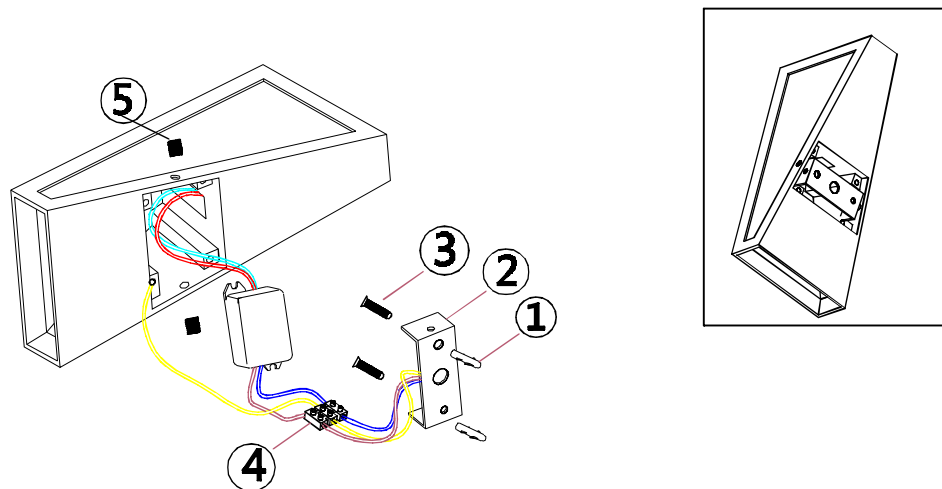

ENGLISH IP20

Specification of installation

In order to ensure safety use, please notice the following items:

- Read and understand the whole Specification.
- Suitable for the use of 220~240V and 50~60Hz.
- Please wear gloves as installation and avoid rot on the surface of plating.
- Must be installed on the fixed places and be checked annually.
- Please turn off the lighting source by soft cloth as cleaning prohibited to use of rotted detergent.
- Please connect with the local sales service center when there are any abnormality.

Live wire-Brown
Neutral-Light grey
Ground wire-Yellow

- 1 Wall anchor
- 2 Mounting
- 3 Self-tapping screw
- 4 Terminal
- 5 Screw

Product coding: CLT 225W WH

ENGLISH IP20

Specification of installation

In order to ensure safety use, please notice the following items:

- Read and understand the whole Specification.
- Suitable for the use of 220~240V and 50~60Hz.
- Please wear gloves as installation and avoid rot on the surface of plating.
- Must be installed on the fixed places and be checked annually.
- Please turn off the lighting source by soft cloth as cleaning prohibited to use of rotted detergent.
- Please connect with the local sales service center when there are any abnormality.

Live wire-Brown
Neutral-Light grey
Ground wire-Yellow

- 1 Wall anchor
- 2 Mounting
- 3 Self-tapping screw
- 4 Terminal
- 5 Screw

Product coding: CLT 225W WH