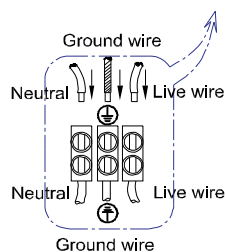

ENGLISH IP20

Specification of installation

In order to ensure safety use, please notice the following items:

- Read and understand the whole Specification.
- Suitable for the use of 220~240V and 50~60Hz.
- Please wear gloves as installation and avoid rot on the surface of plating.
- Must be installed on the fixed places and be checked annually.
- Please turn off the lighting source by soft cloth as cleaning prohibited to use of rotted detergent.
- Please connect with the local sales service center when there are any abnormality.

Live wire-Brown
Neutral-Light grey
Ground wire-Yellow

- 1 Wall anchor
- 2 Mounting
- 3 Self-tapping screw
- 4 Terminal
- 5 Screw

Product coding: CLT 225W WH

ENGLISH IP20

Specification of installation

In order to ensure safety use, please notice the following items:

- Read and understand the whole Specification.
- Suitable for the use of 220~240V and 50~60Hz.
- Please wear gloves as installation and avoid rot on the surface of plating.
- Must be installed on the fixed places and be checked annually.
- Please turn off the lighting source by soft cloth as cleaning prohibited to use of rotted detergent.
- Please connect with the local sales service center when there are any abnormality.

Live wire-Brown
Neutral-Light grey
Ground wire-Yellow

- 1 Wall anchor
- 2 Mounting
- 3 Self-tapping screw
- 4 Terminal
- 5 Screw

Product coding: CLT 225W WH