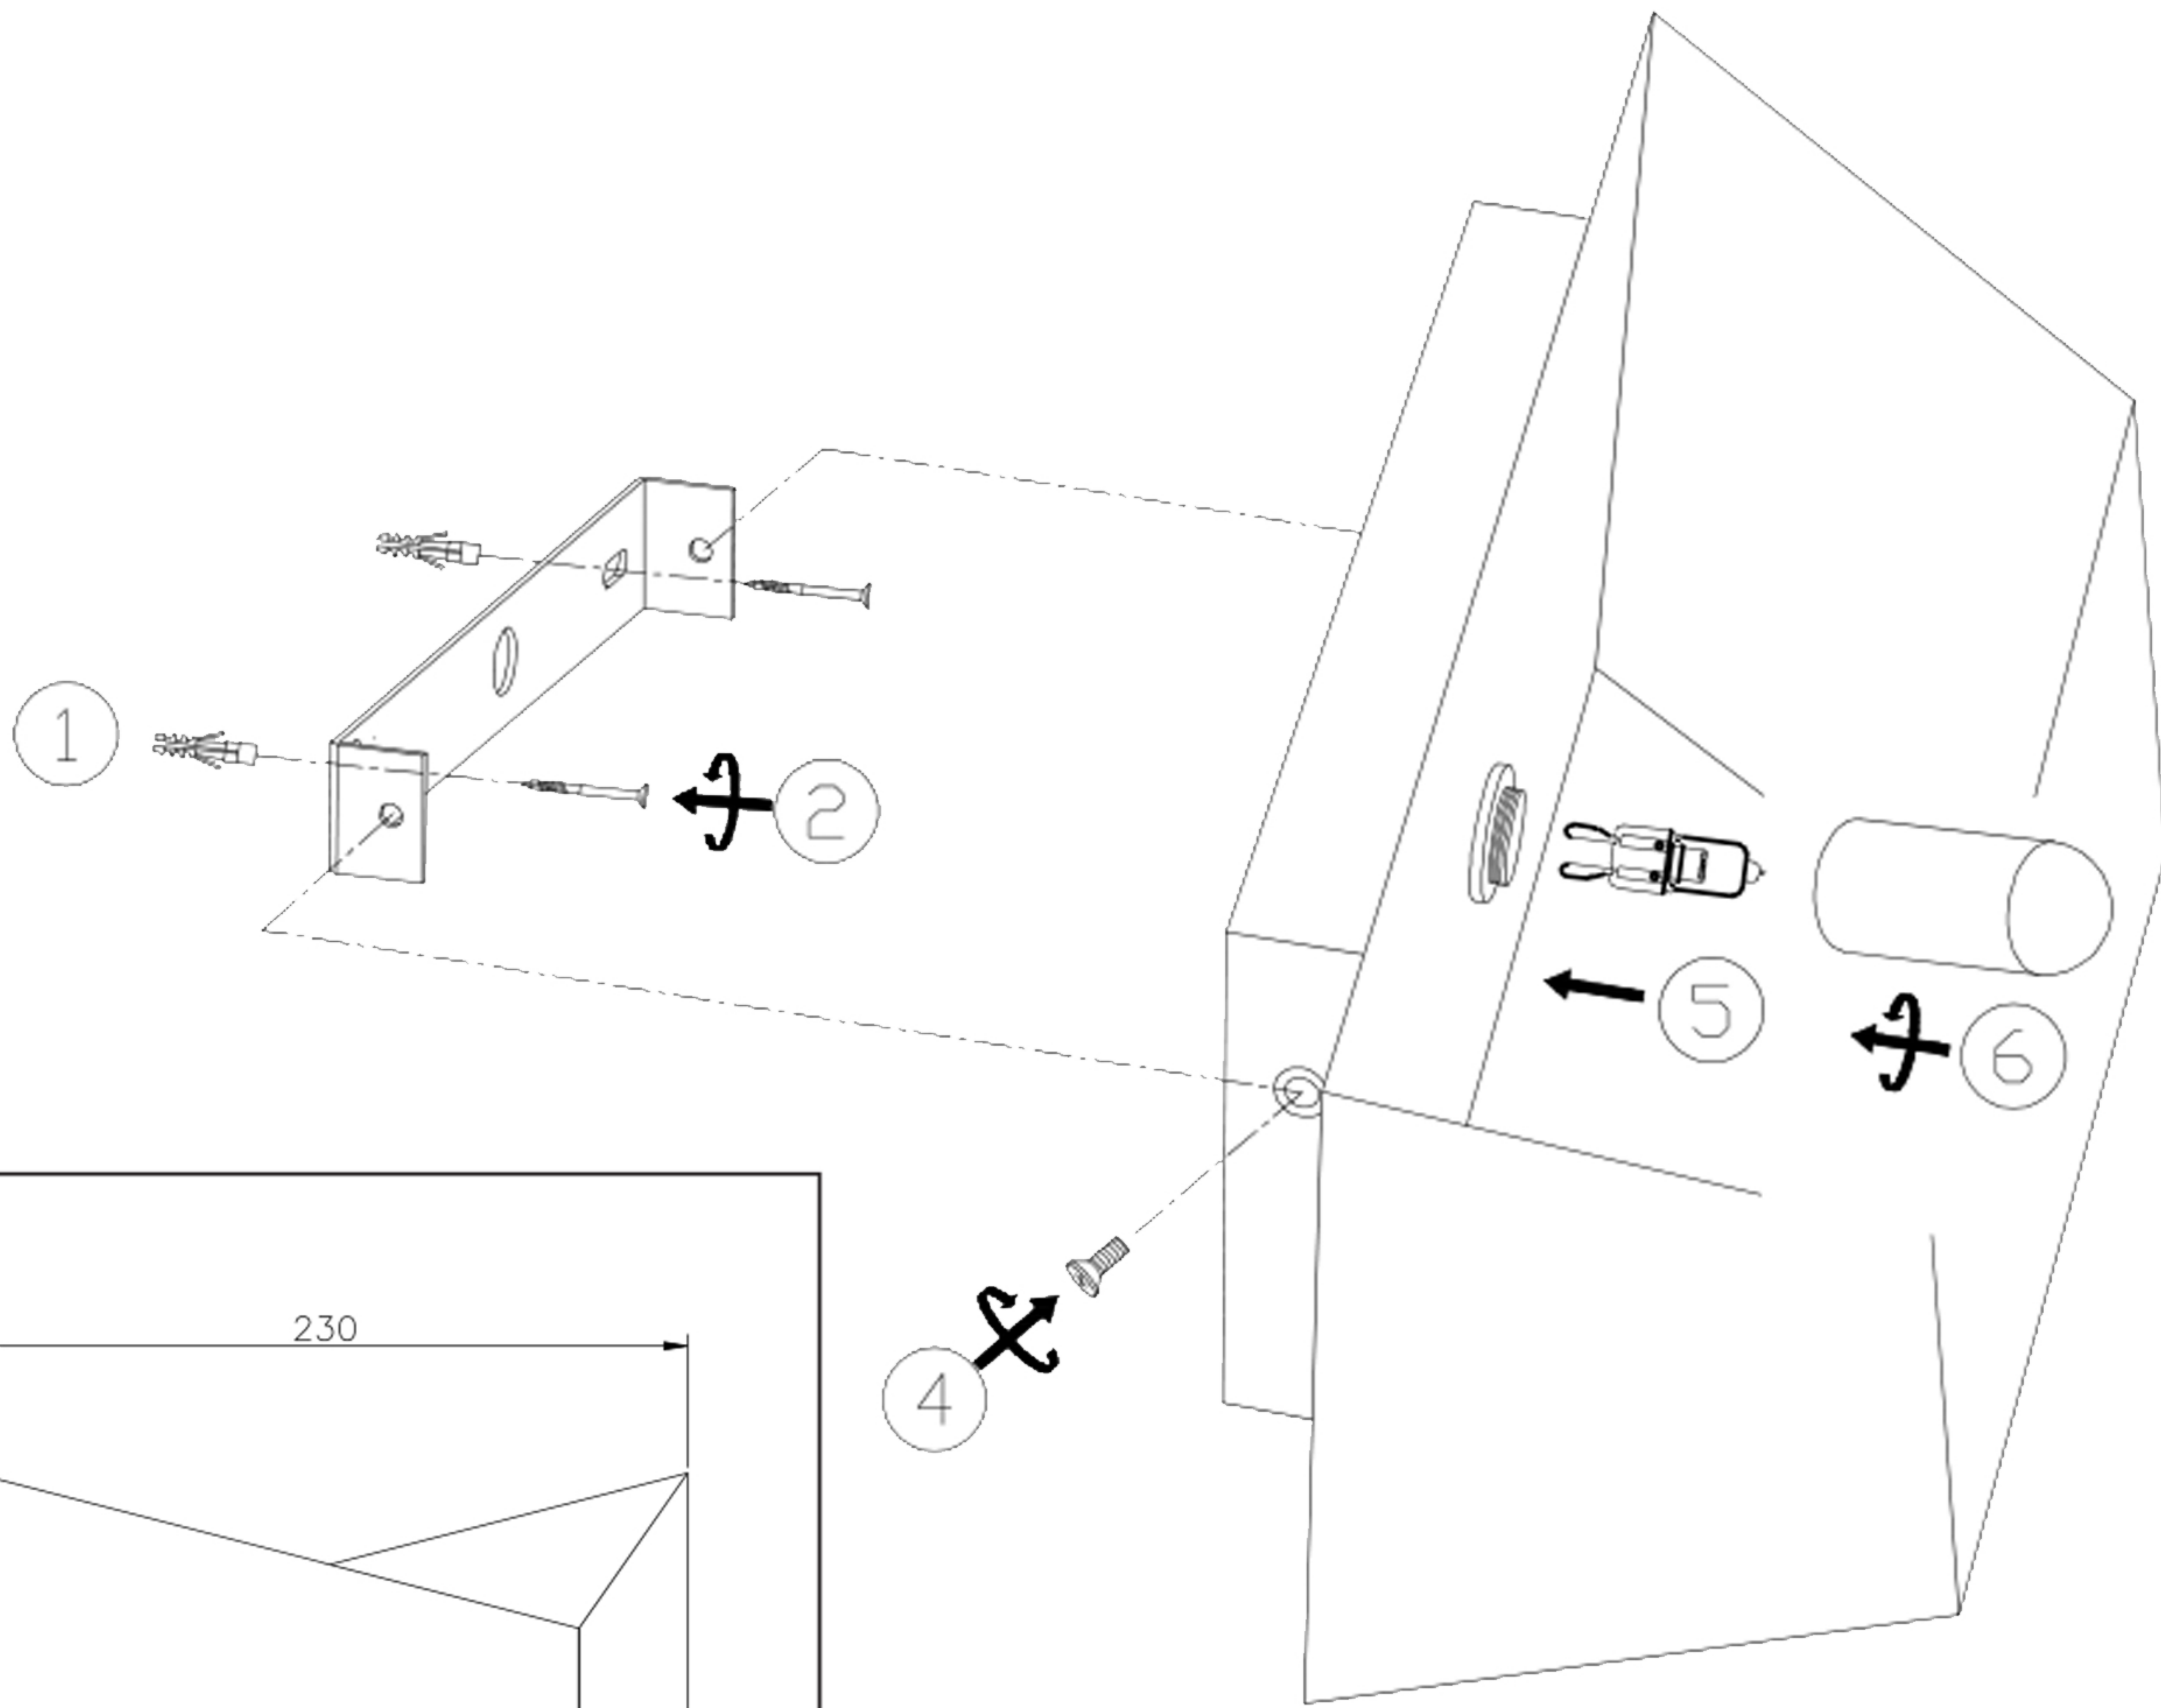

Specification of installation

In order to ensure safety use, please notice the following items:

- Read and understand the whole Specification.
- Suitable for the use of 220~240V and 50~60Hz.
- Please wear gloves as installment and avoid rot on the surface of plating.
- Must be installed on the fixed places and be checked annually.
- Please turn off the lighting source by soft cloth as cleaning prohibited to use of rotted detergent.
- Please connect with the local sales service center when there are any abnormality.

Live wire-Brown
Neutral-Light grey
Ground wire-Yellow

Item No.: CLT 012-V2