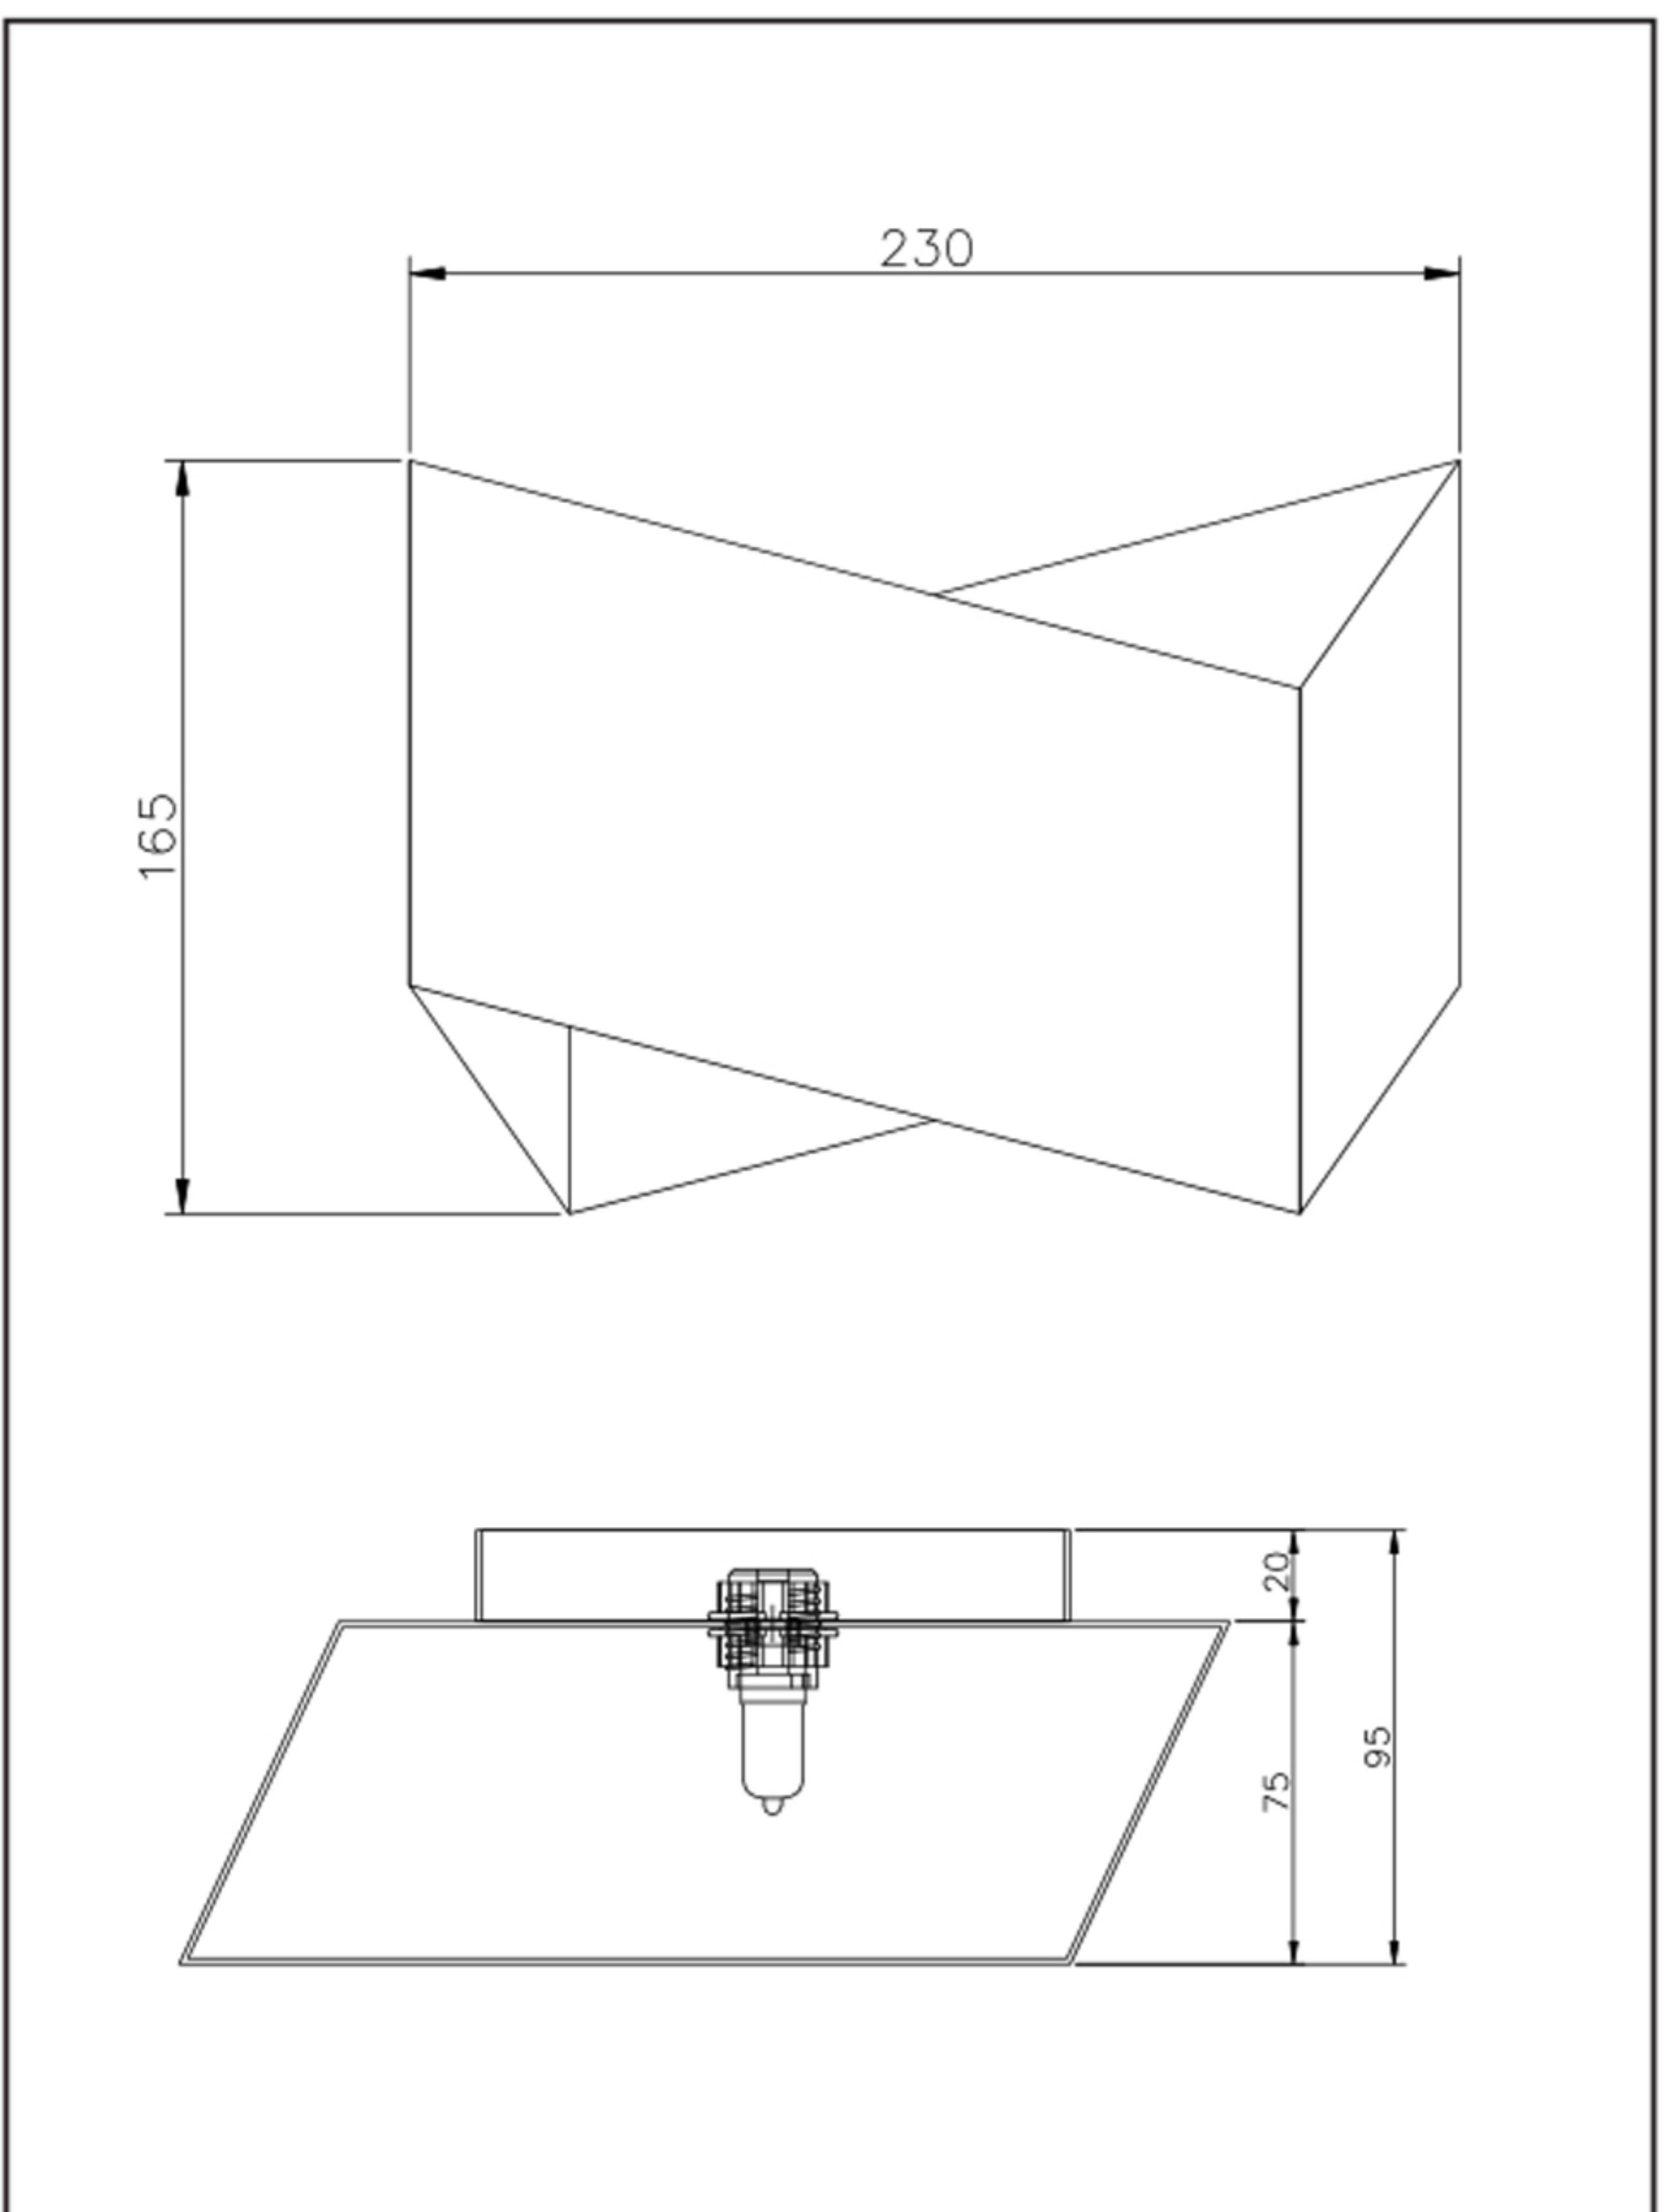

Specification of installation

In order to ensure safety use, please notice the following items:

- Read and understand the whole Specification.
- Suitable for the use of 220~240V and 50~60Hz.
- Please wear gloves as installment and avoid rot on the surface of plating.
- Must be installed on the fixed places and be checked annually.
- Please turn off the lighting source by soft cloth as cleaning prohibited to use of rotted detergent.
- Please connect with the local sales service center when there are any abnormality.

Live wire-Brown
Neutral-Light grey
Ground wire-Yellow

Item No.: CLT 012-V2