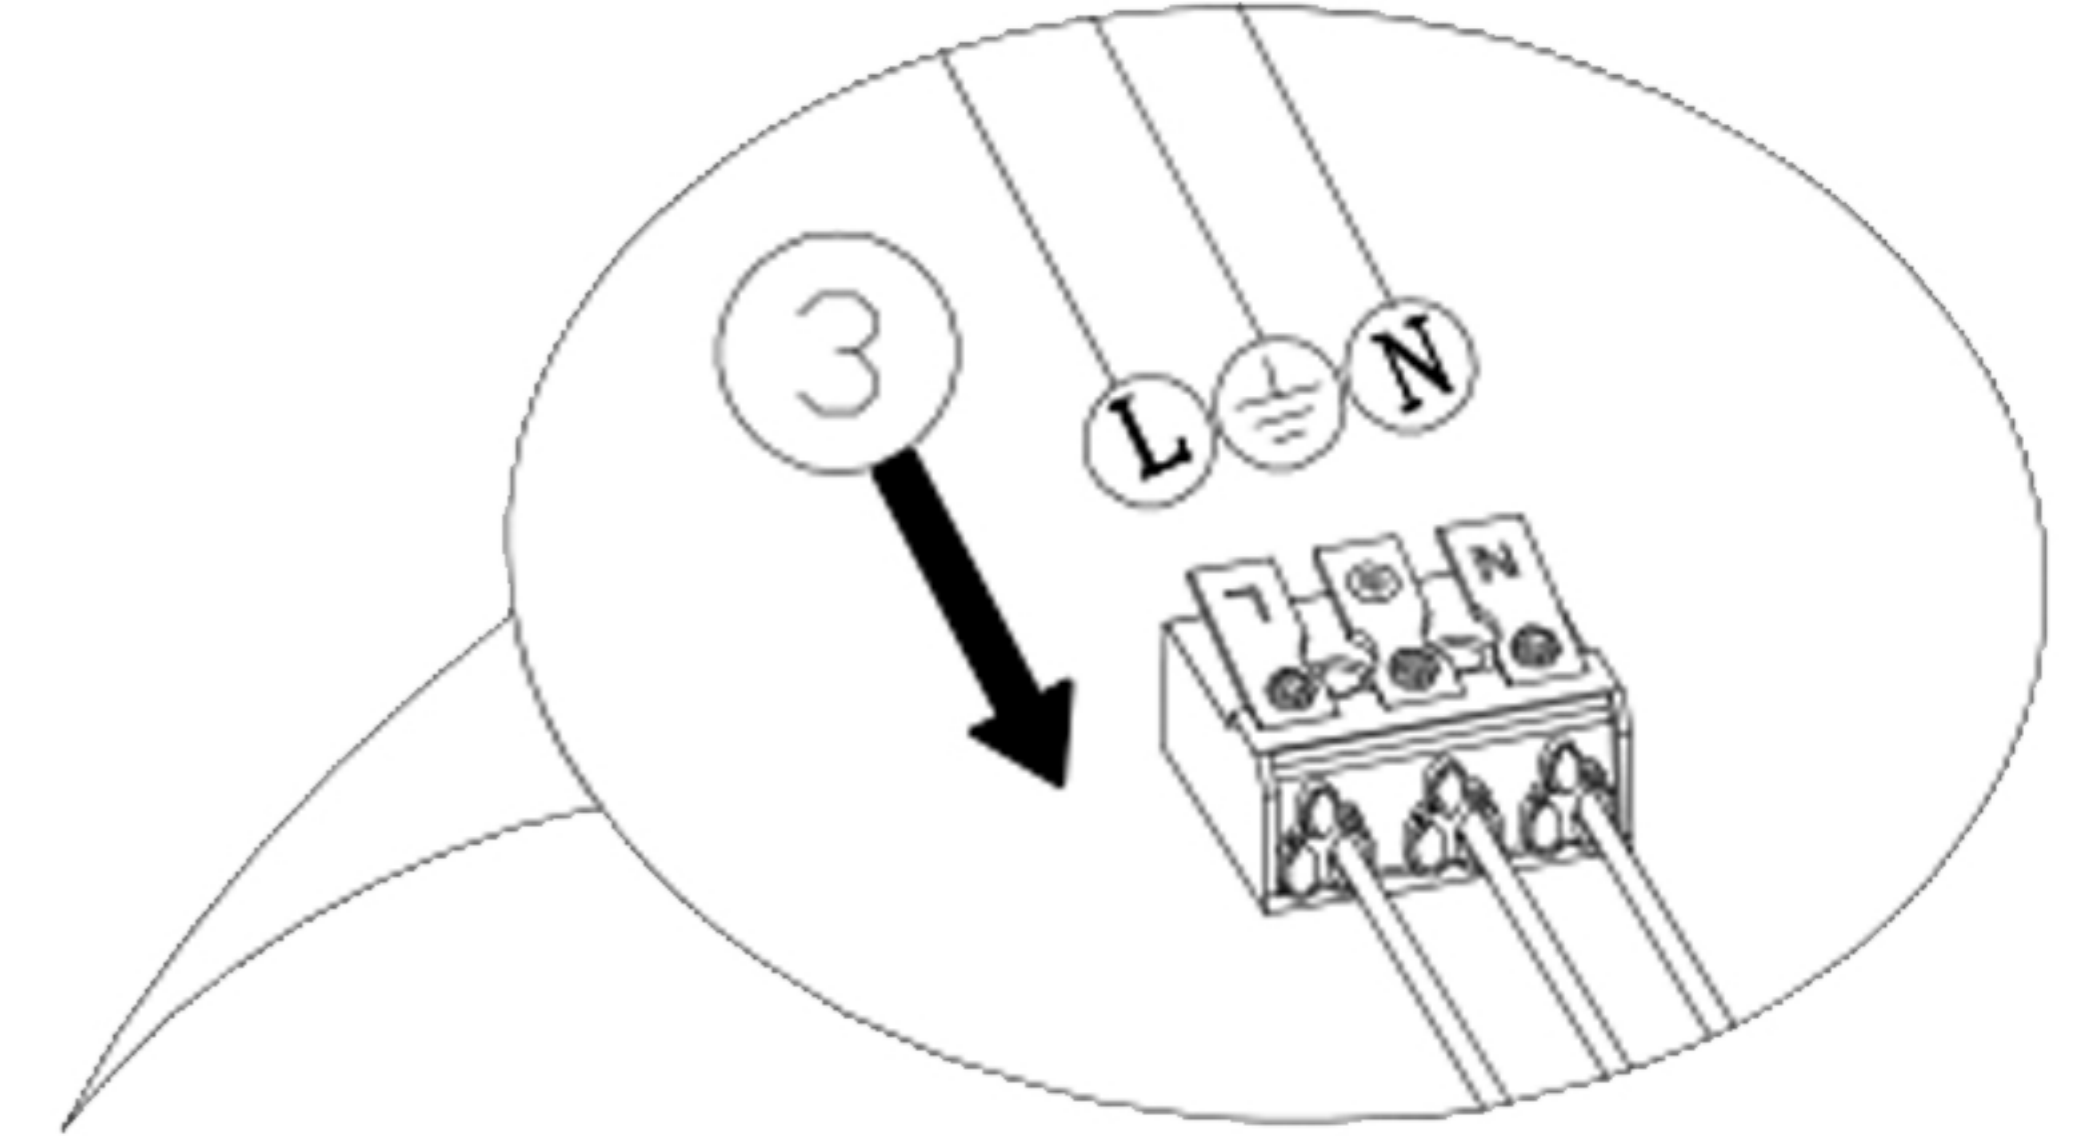

Specification of installation

In order to ensure safety use, please notice the following items:

- Read and understand the whole Specification.
- Suitable for the use of 220~240V and 50~60Hz.
- Please wear gloves as installment and avoid rot on the surface of plating.
- Must be installed on the fixed places and be checked annually.
- Please turn off the lighting source by soft cloth as cleaning prohibited to use of rotted detergent.
- Please connect with the local sales service center when there are any abnormality.

Live wire-Brown
Neutral-Light grey
Ground wire-Yellow

Item No.: CLT 012-V2