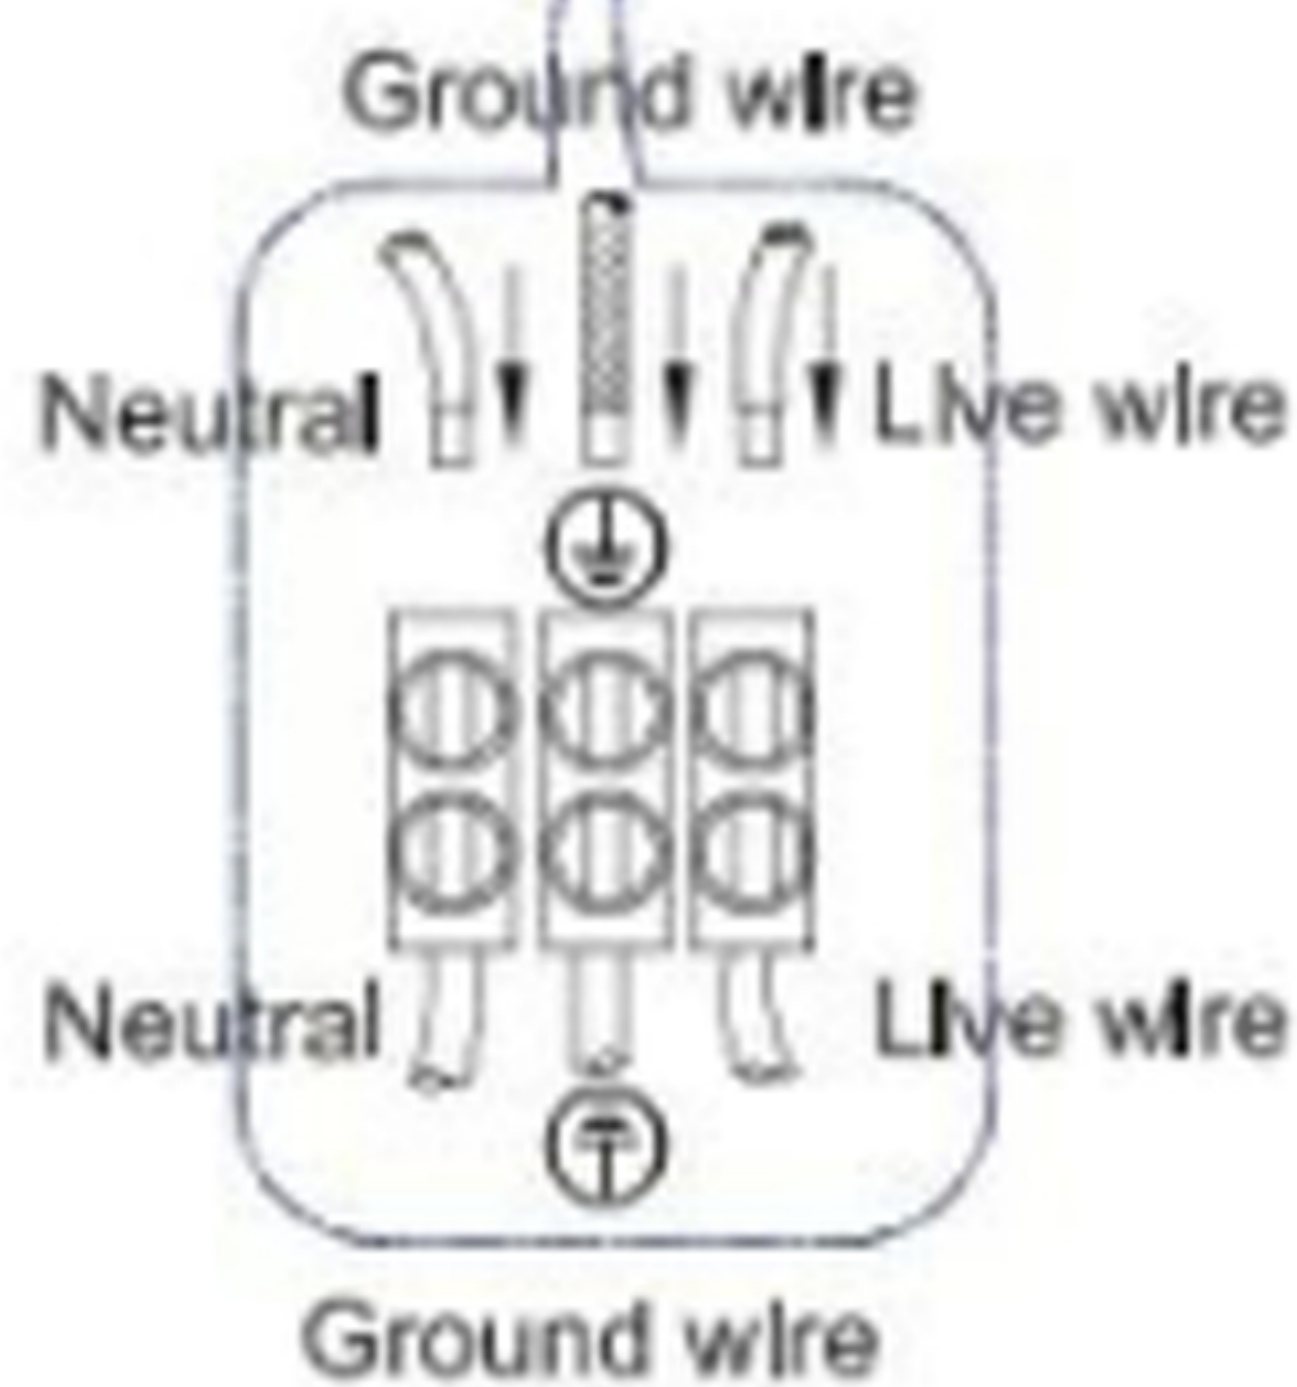

ENGLISH

Specification of installation

In order to ensure safety use, please notice the following items:

- Read and understand the whole Specification.
- Suitable for the use of 220~240V and 50~60Hz.
- Please wear gloves as installment and avoid rot on the surface of plating.
- Must be installed on the fixed places and be checked annually.
- Please turn off the lighting source by soft cloth as cleaning prohibited to use of rotted detergent.
- Please connect with the local sales service center when there are any abnormality.

Live wire-Brown
Neutral-Blue
Ground wire-Yellow&Green

Product coding: CLT 012