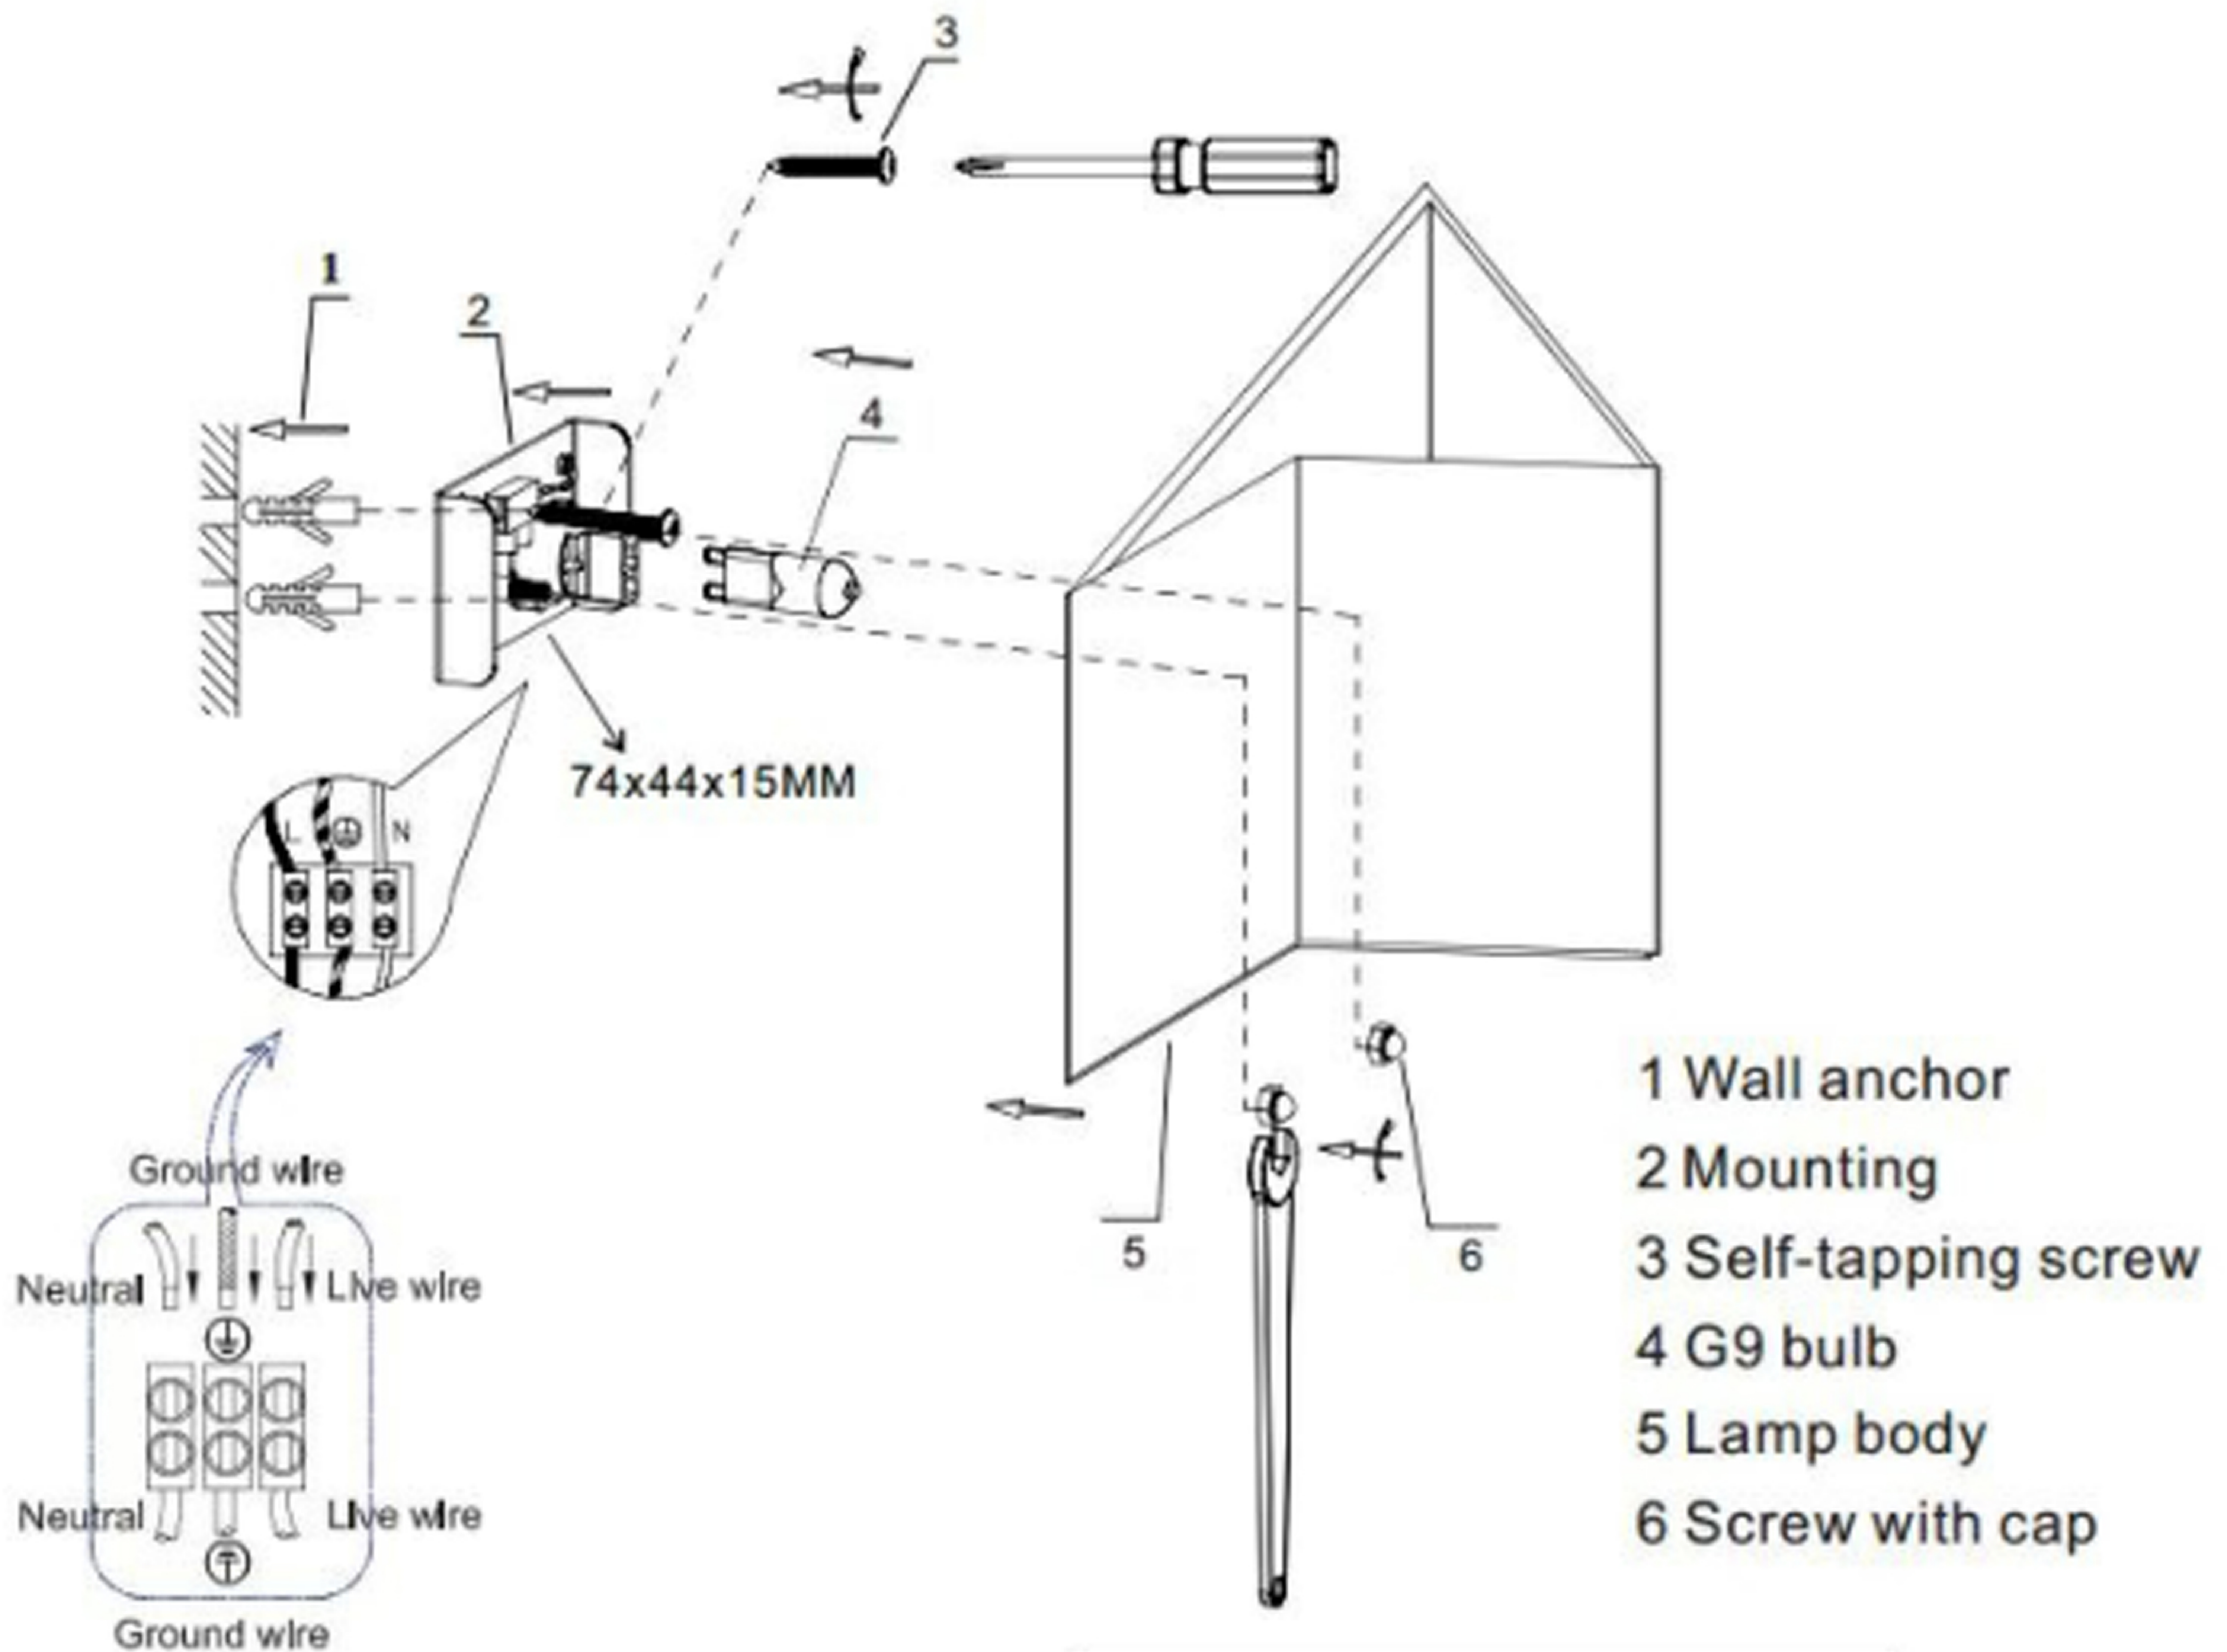

ENGLISH

Specification of installation

In order to ensure safety use, please notice the following items:

- Read and understand the whole Specification.
- Suitable for the use of 220~240V and 50~60Hz.
- Please wear gloves as installment and avoid rot on the surface of plating.
- Must be installed on the fixed places and be checked annually.
- Please turn off the lighting source by soft cloth as cleaning prohibited to use of rotted detergent.
- Please connect with the local sales service center when there are any abnormality.

Live wire-Brown
Neutral-Blue
Ground wire-Yellow&Green

Product coding: CLT 012