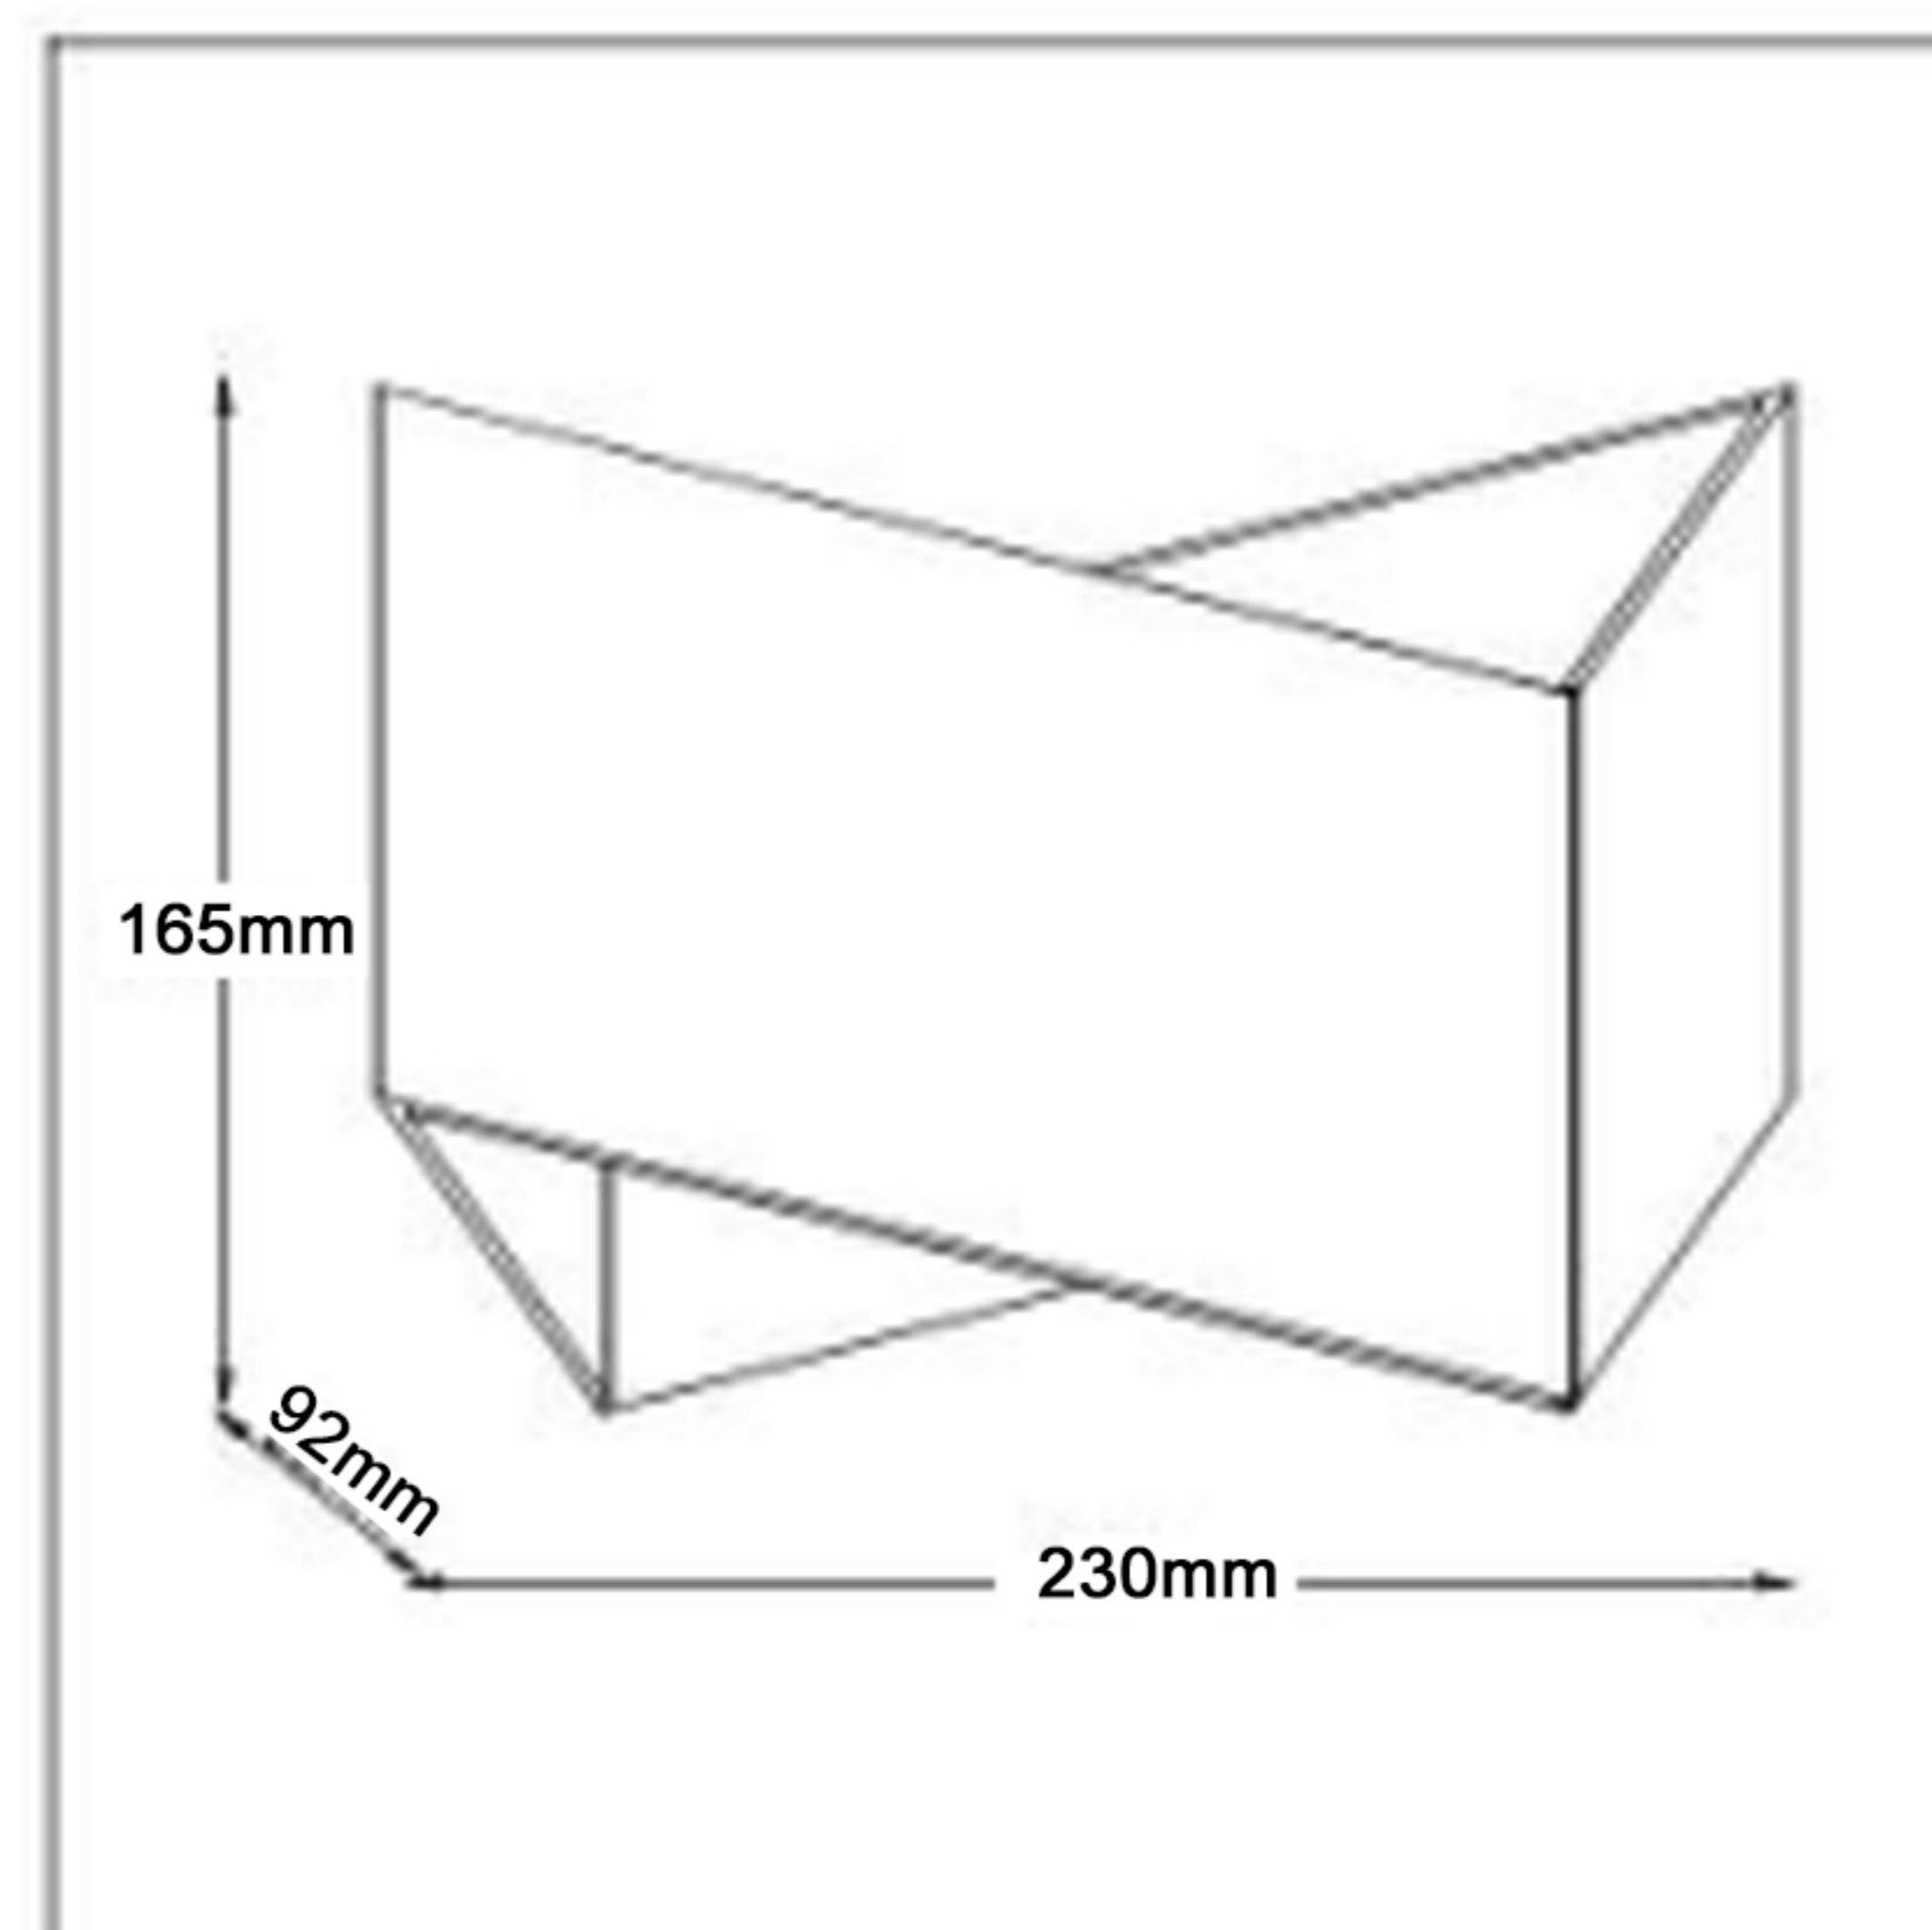

Live wire-Brown
Neutral-Blue
Ground wire-Yellow&Green

Product coding: CLT 012