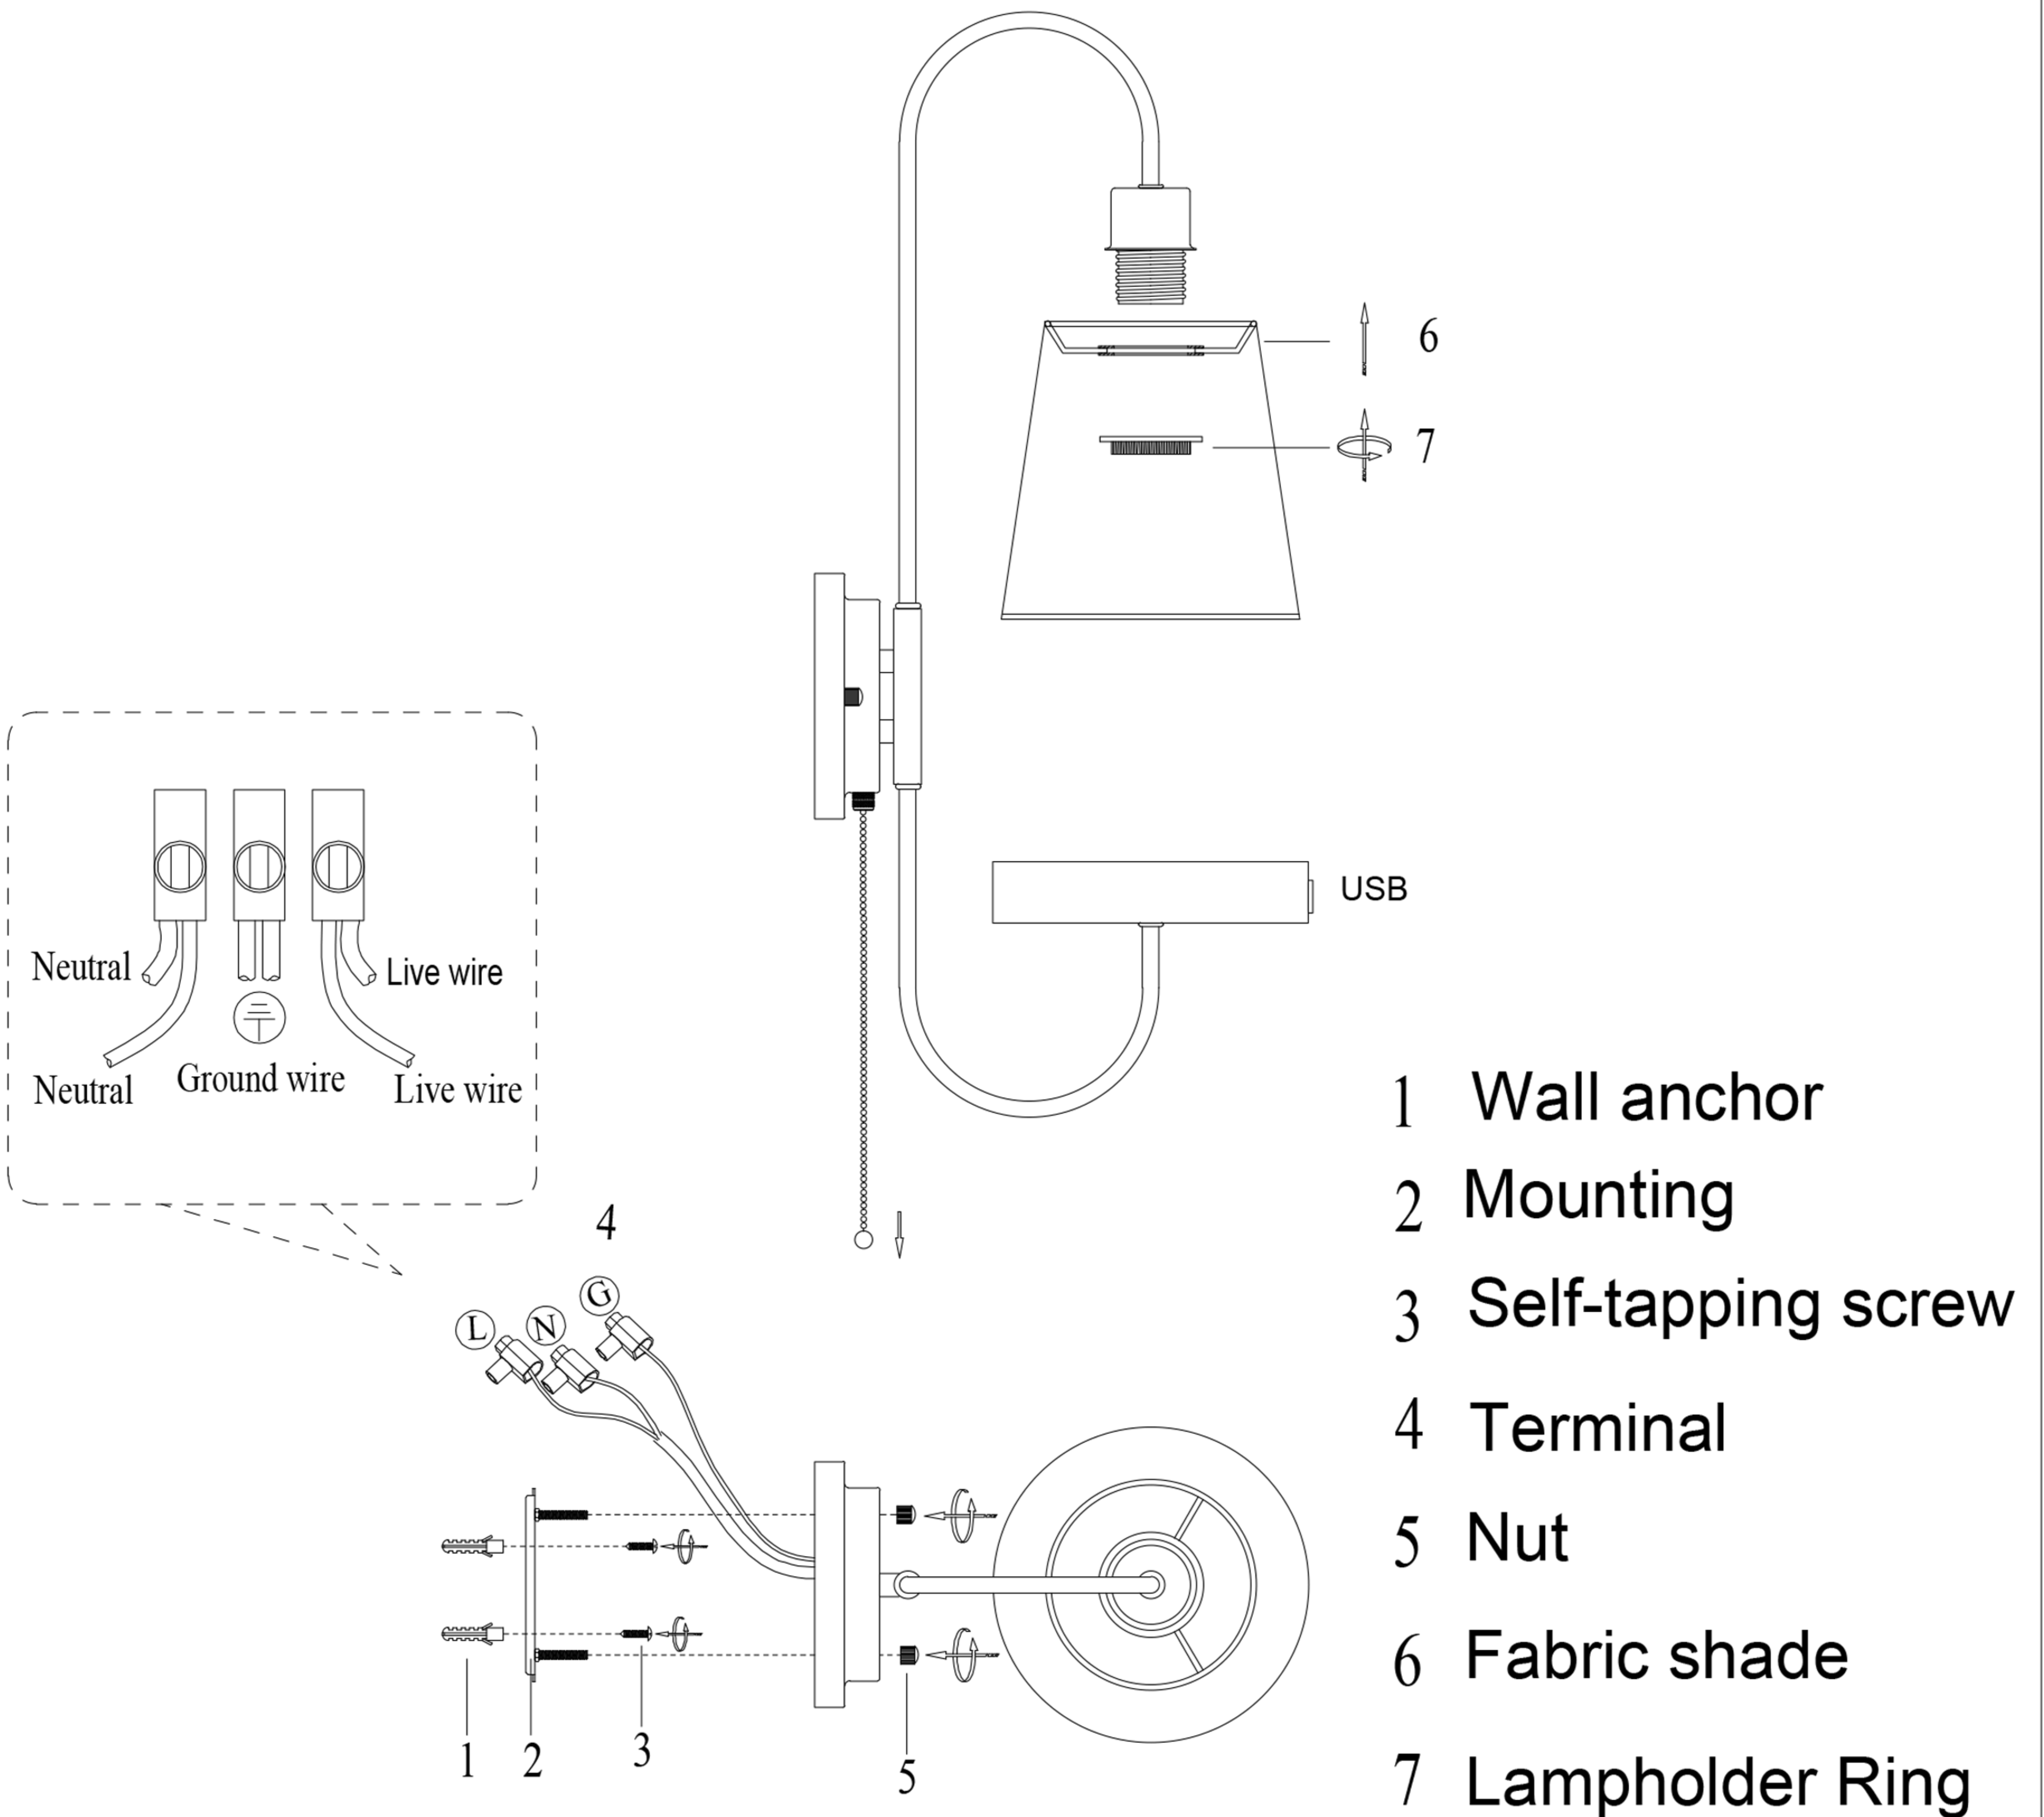

## Specification of installation

In order to ensure safety use, please notice the following items:

- .Read and understand the whole specification.
- .Suitable for the use of 220~240V and 50~60Hz.
- .Please wear gloves as installment and avoid rot on the surface of plating.
- .Must be installed on the fixed places and be checked annually.
- .Please turn off the lighting source by soft cloth as cleaning prohibited to use of rotted detergent.
- .Please connect with the local sales service center when there are any abnormality.

# FIXTURE SIZE: