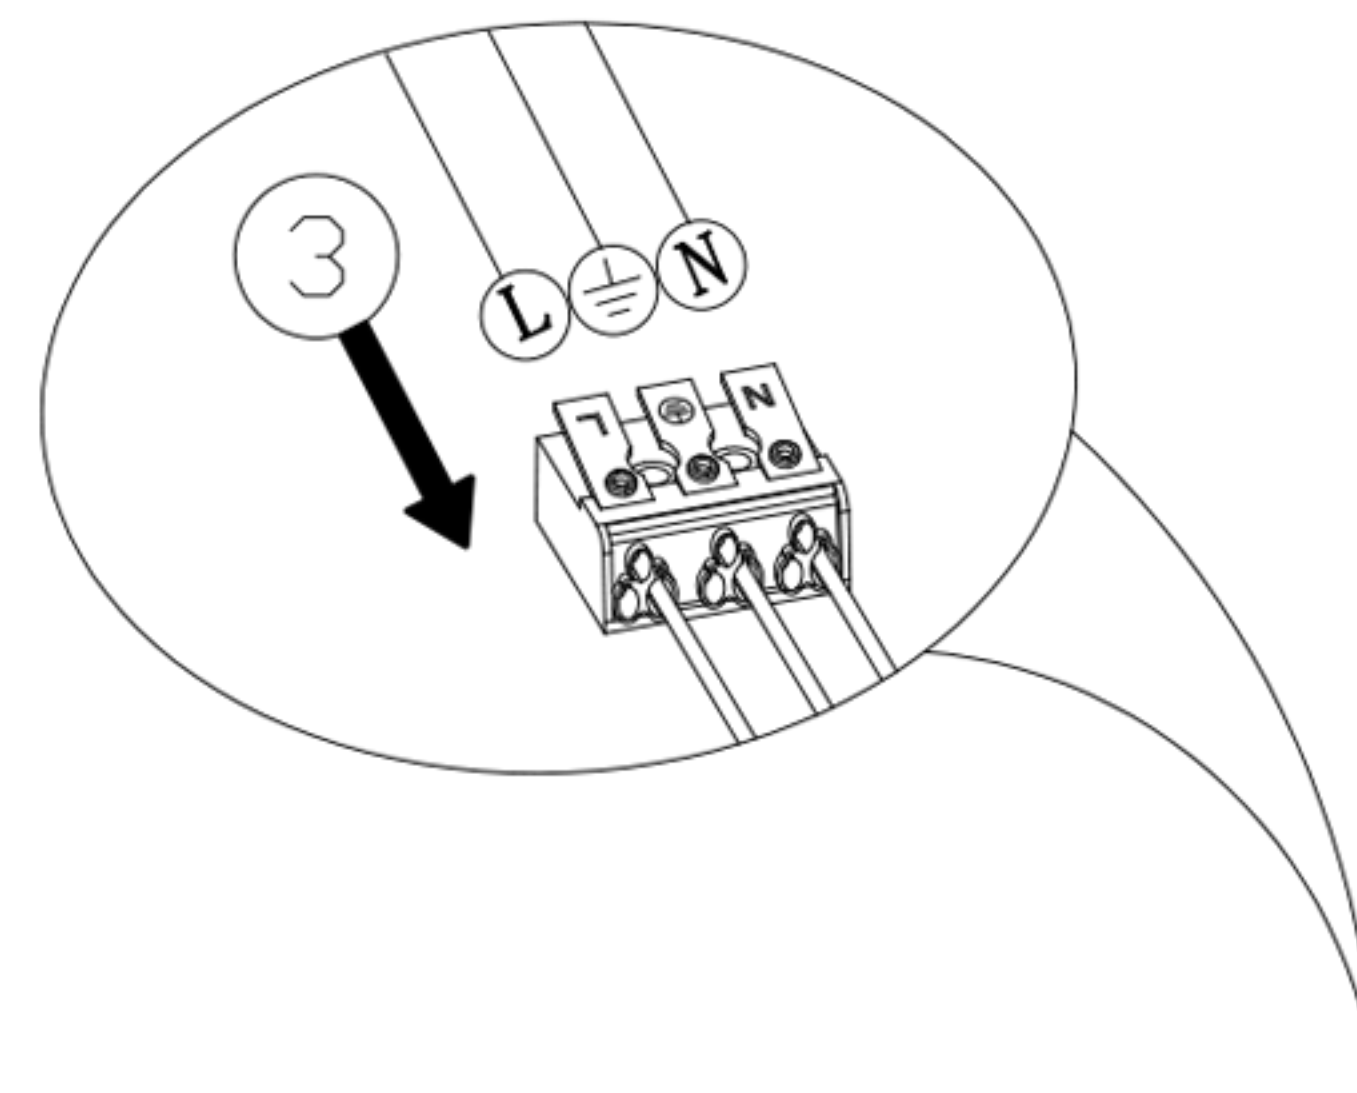

## Specification of installation

In order to ensure safety use, please notice the following items:

- Read and understand the whole Specification.
- Suitable for the use of 220~240V and 50~60Hz.
- Please wear gloves as installment and avoid rot on the surface of plating.
- Must be installed on the fixed places and be checked annually.
- Please turn off the lighting source by soft cloth as cleaning prohibited to use of rotted detergent.
- Please connect with the local sales service center when there are any abnormality.

L = Brown Cable  
N = Blue Cable  
E = Yellow/Green Cable

Item NO.: VERDE AP L500