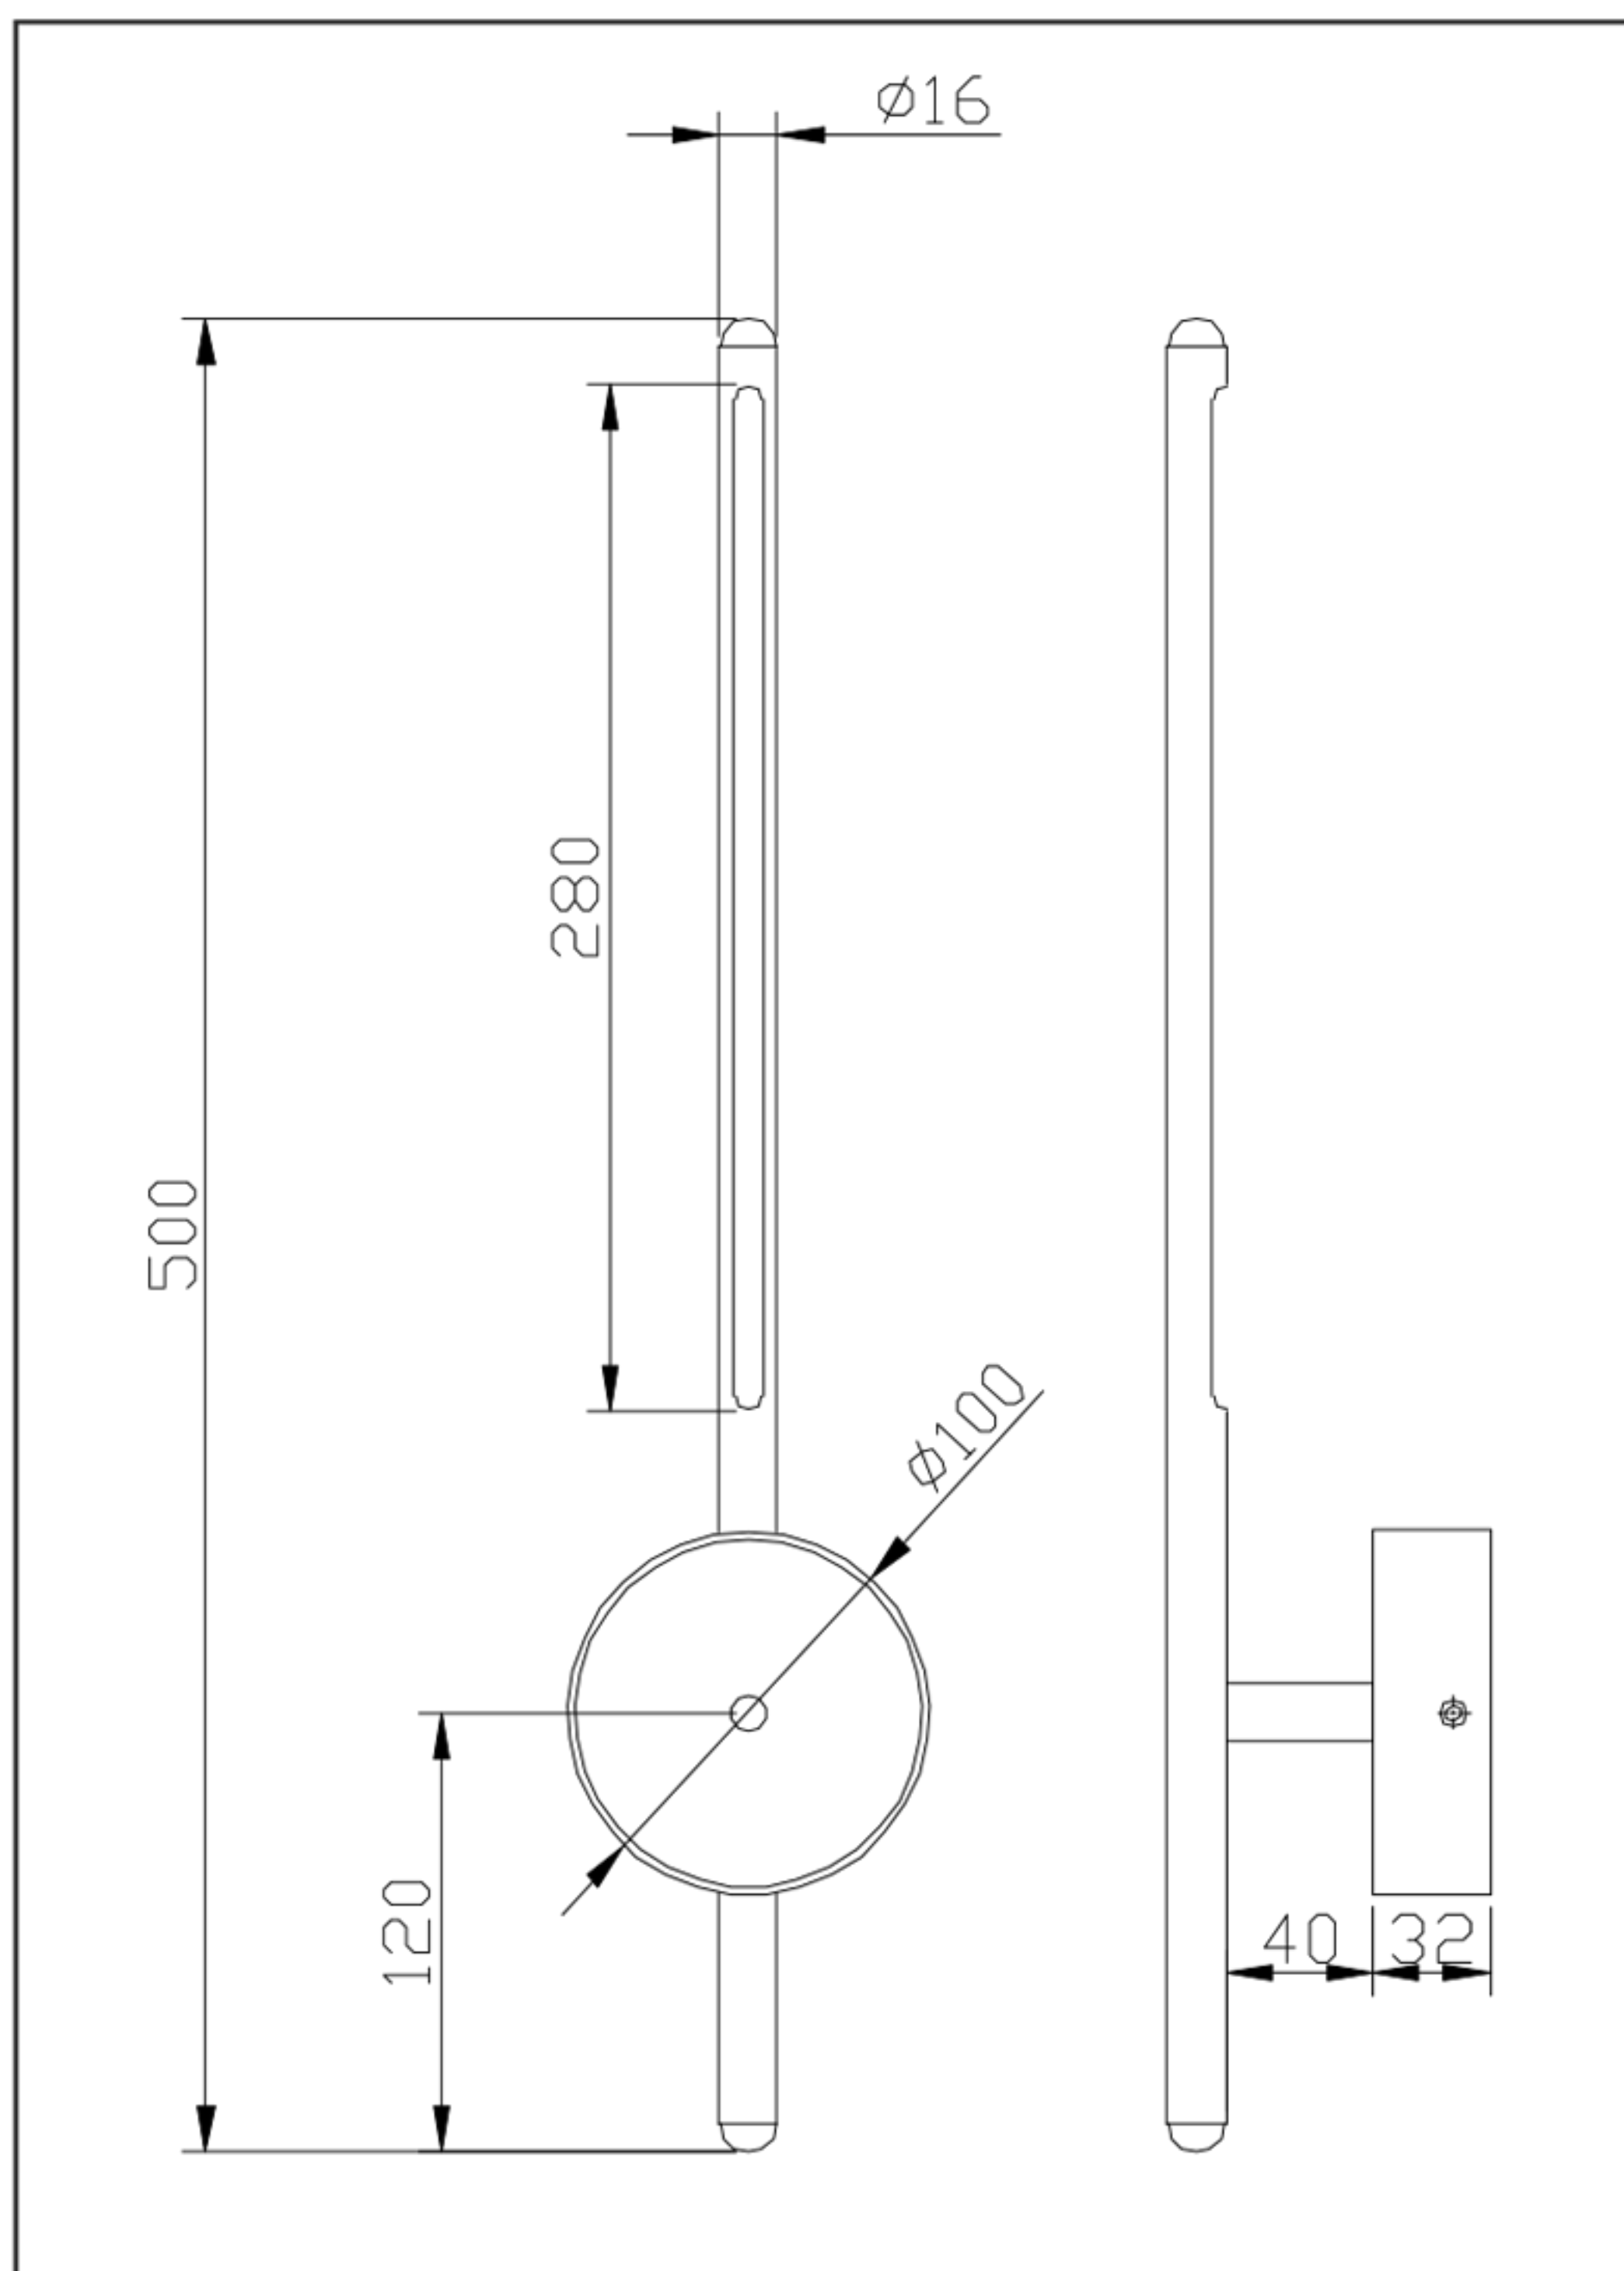

## Specification of installation

In order to ensure safety use, please notice the following items:

- Read and understand the whole Specification.
- Suitable for the use of 220~240V and 50~60Hz.
- Please wear gloves as installment and avoid rot on the surface of plating.
- Must be installed on the fixed places and be checked annually.
- Please turn off the lighting source by soft cloth as cleaning prohibited to use of rotted detergent.
- Please connect with the local sales service center when there are any abnormality.

L = Brown Cable  
N = Blue Cable  
E = Yellow/Green Cable

Item NO.: VERDE AP L500