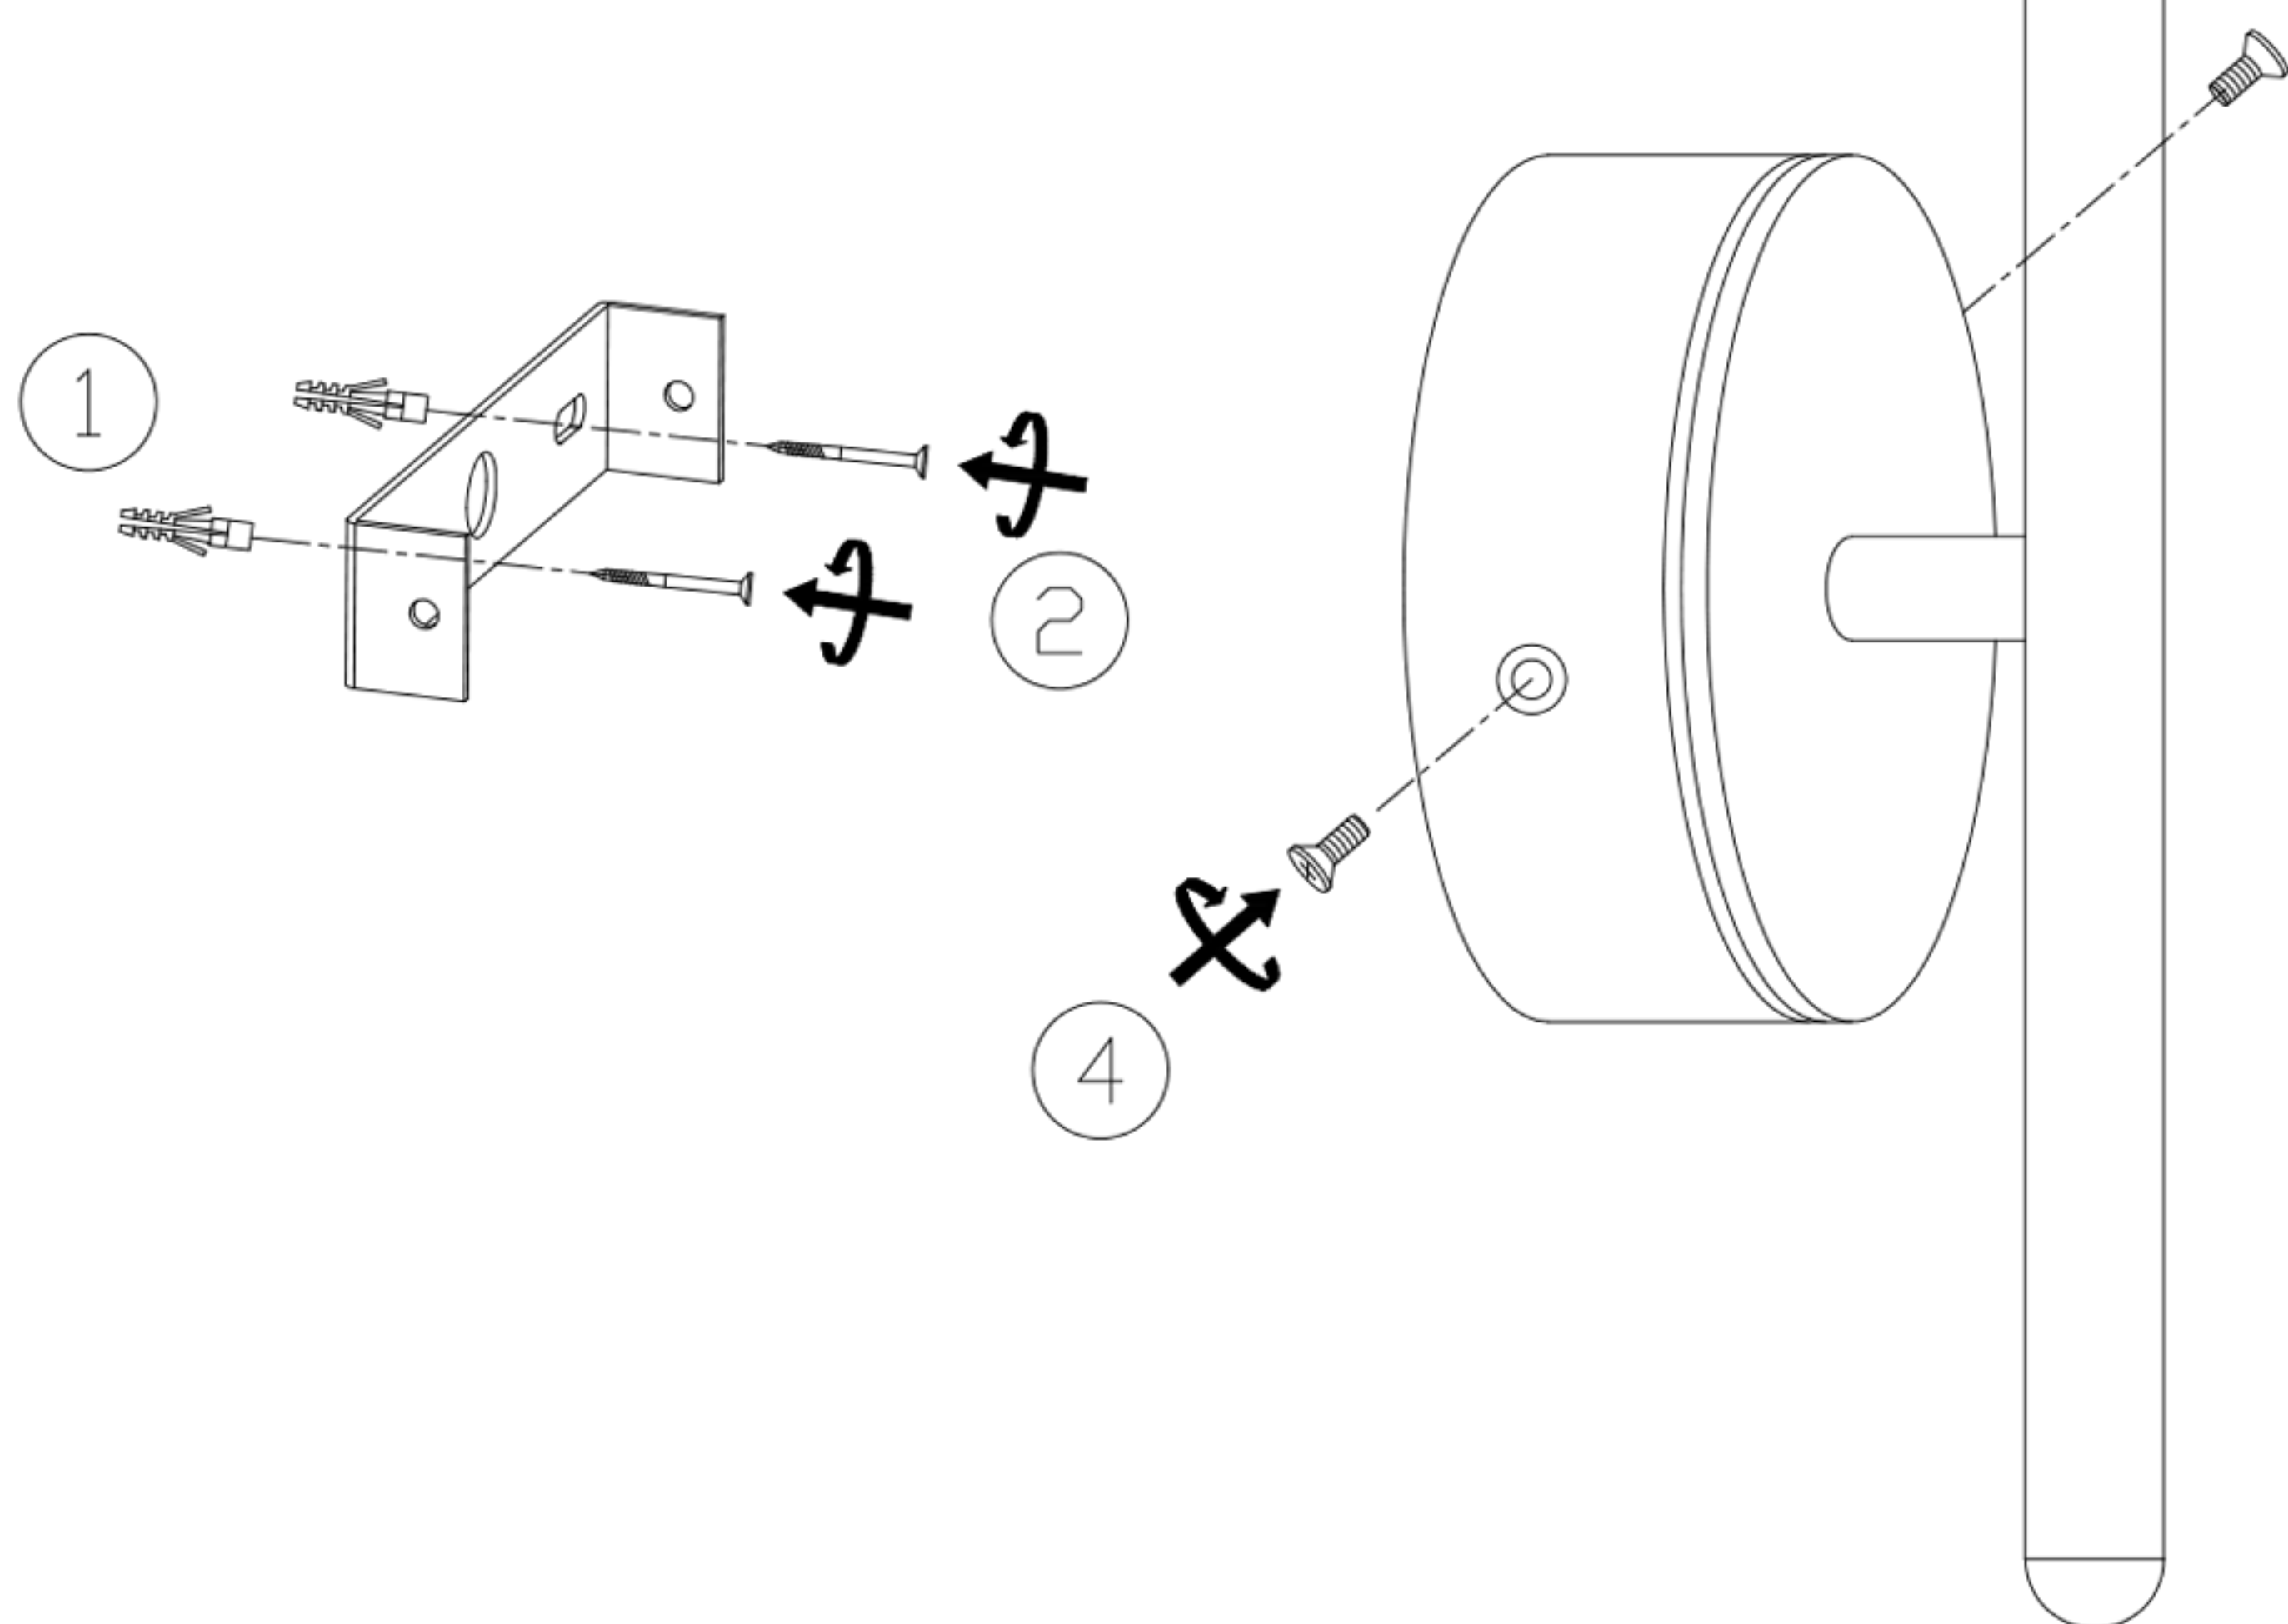

## Specification of installation

In order to ensure safety use, please notice the following items:

- Read and understand the whole Specification.
- Suitable for the use of 220~240V and 50~60Hz.
- Please wear gloves as installment and avoid rot on the surface of plating.
- Must be installed on the fixed places and be checked annually.
- Please turn off the lighting source by soft cloth as cleaning prohibited to use of rotted detergent.
- Please connect with the local sales service center when there are any abnormality.

L = Brown Cable  
N = Blue Cable  
E = Yellow/Green Cable

Item NO.: VERDE AP L500