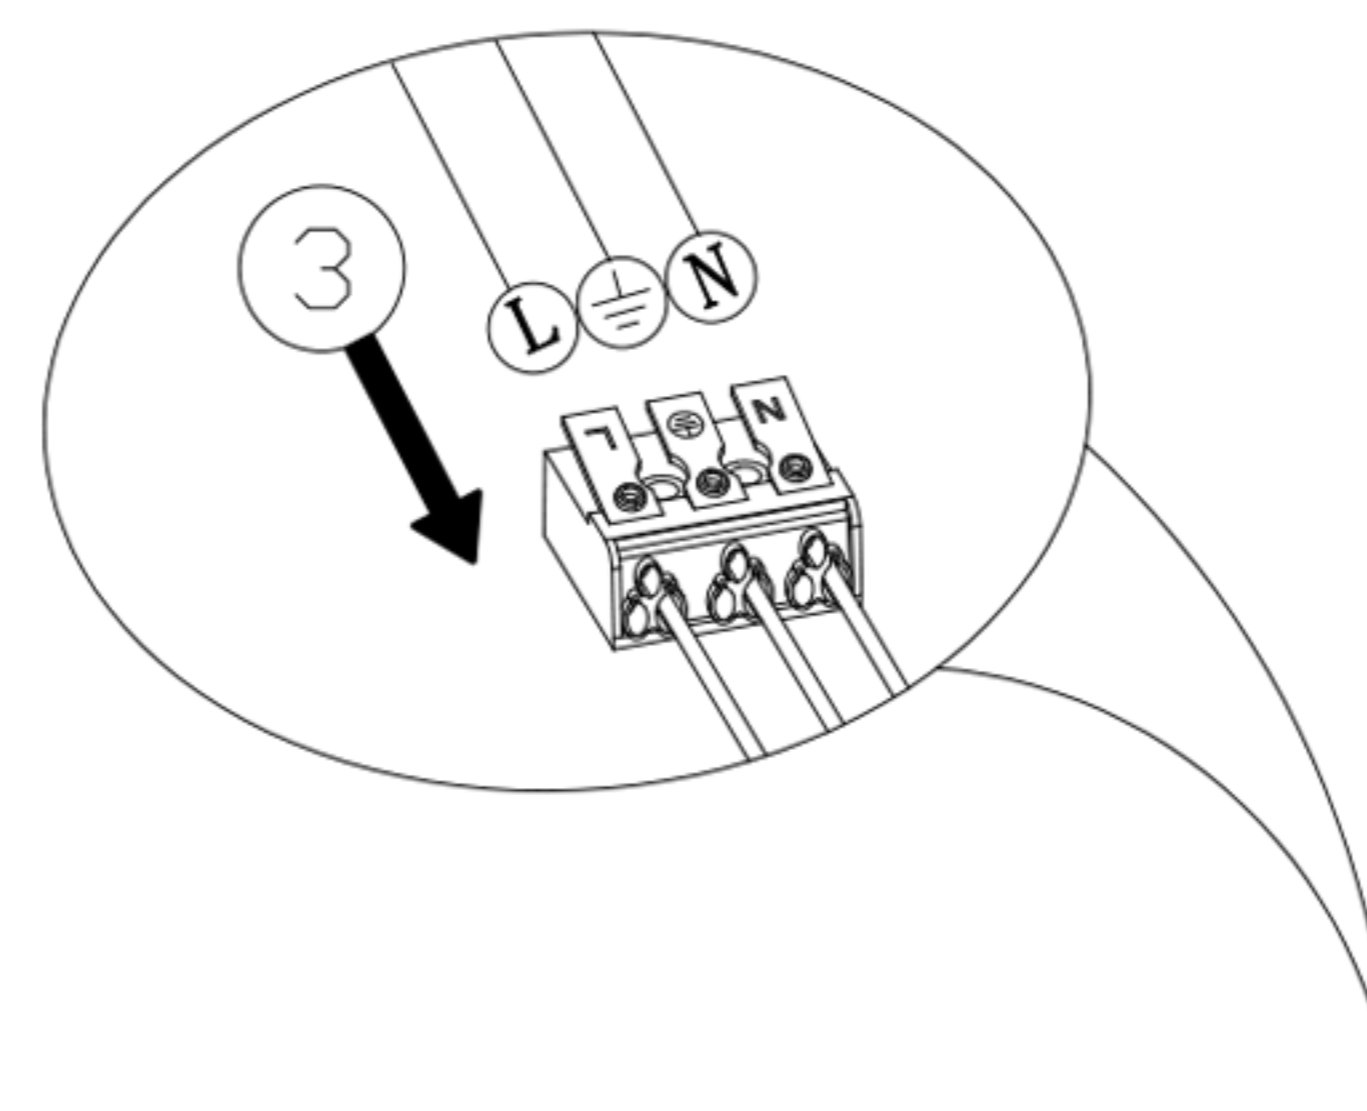

## Specification of installation

In order to ensure safety use, please notice the following items:

- Read and understand the whole Specification.
- Suitable for the use of 220~240V and 50~60Hz.
- Please wear gloves as installment and avoid rot on the surface of plating.
- Must be installed on the fixed places and be checked annually.
- Please turn off the lighting source by soft cloth as cleaning prohibited to use of rotted detergent.
- Please connect with the local sales service center when there are any abnormality.

L = Brown Cable  
N = Blue Cable  
E = Yellow/Green Cable

Item NO.: VERDE AP L1000