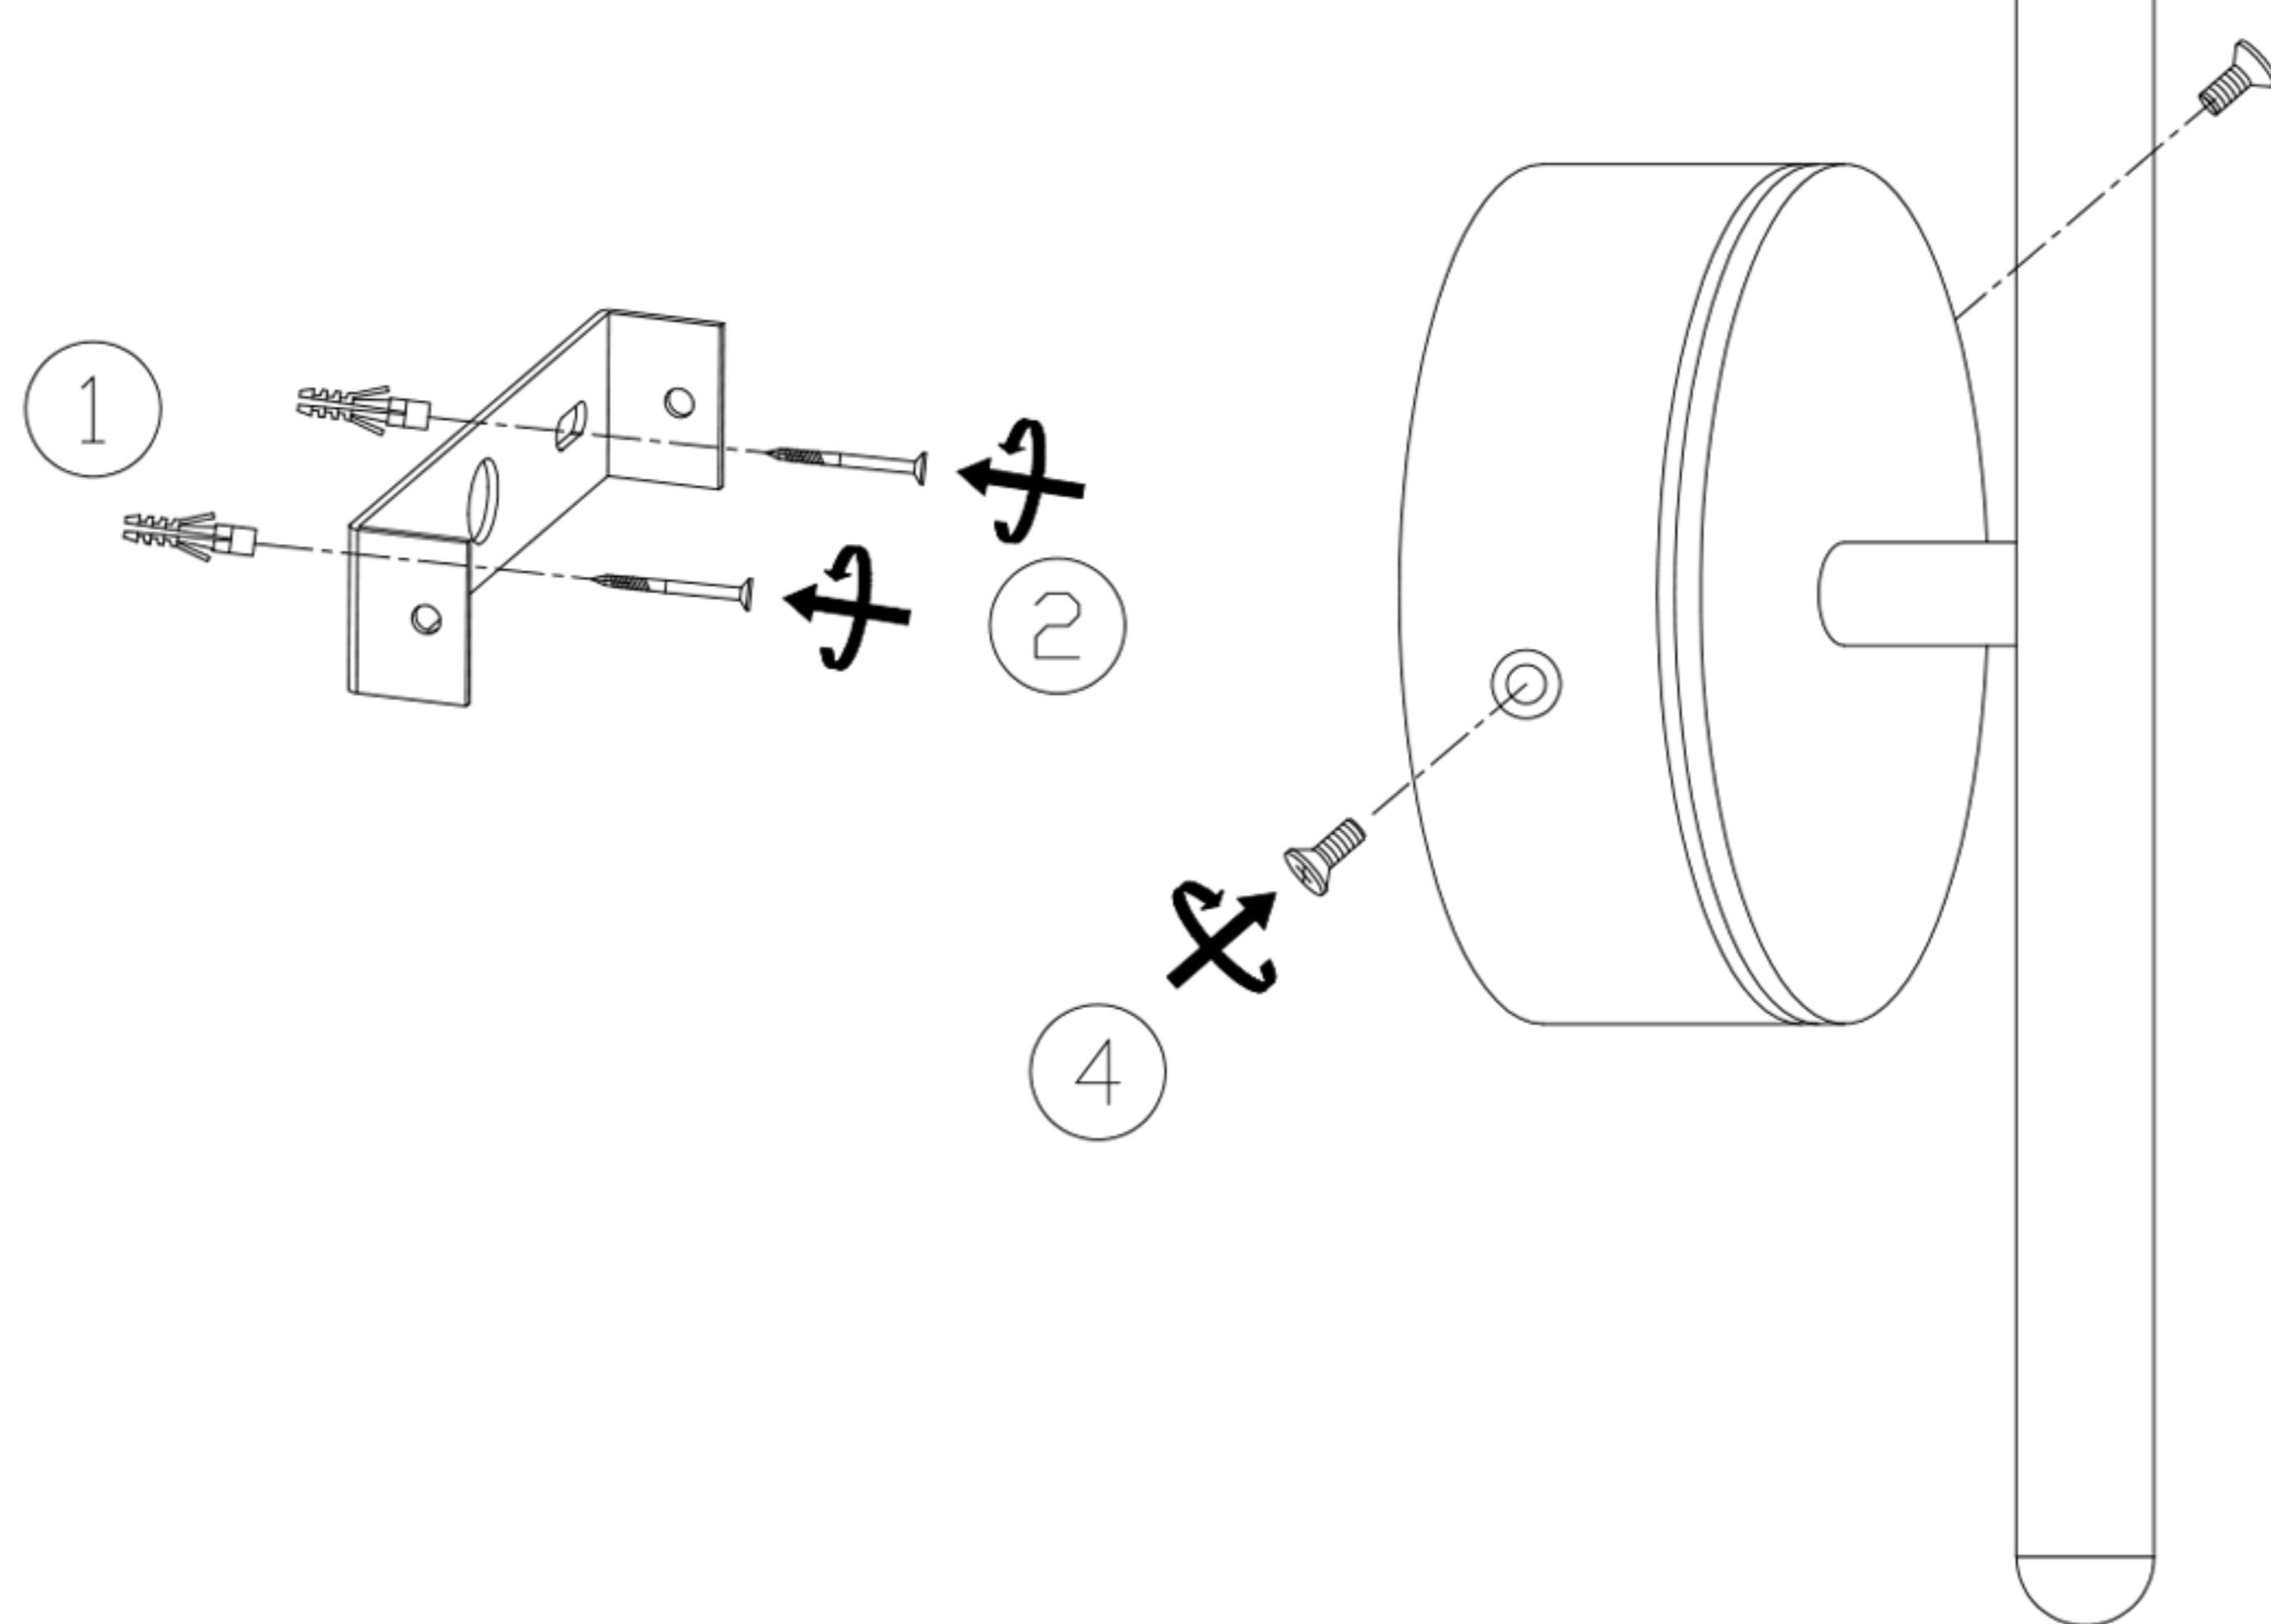

## Specification of installation

In order to ensure safety use, please notice the following items:

- Read and understand the whole Specification.
- Suitable for the use of 220~240V and 50~60Hz.
- Please wear gloves as installment and avoid rot on the surface of plating.
- Must be installed on the fixed places and be checked annually.
- Please turn off the lighting source by soft cloth as cleaning prohibited to use of rotted detergent.
- Please connect with the local sales service center when there are any abnormality.

L = Brown Cable  
N = Blue Cable  
E = Yellow/Green Cable

Item NO.: VERDE AP L1000