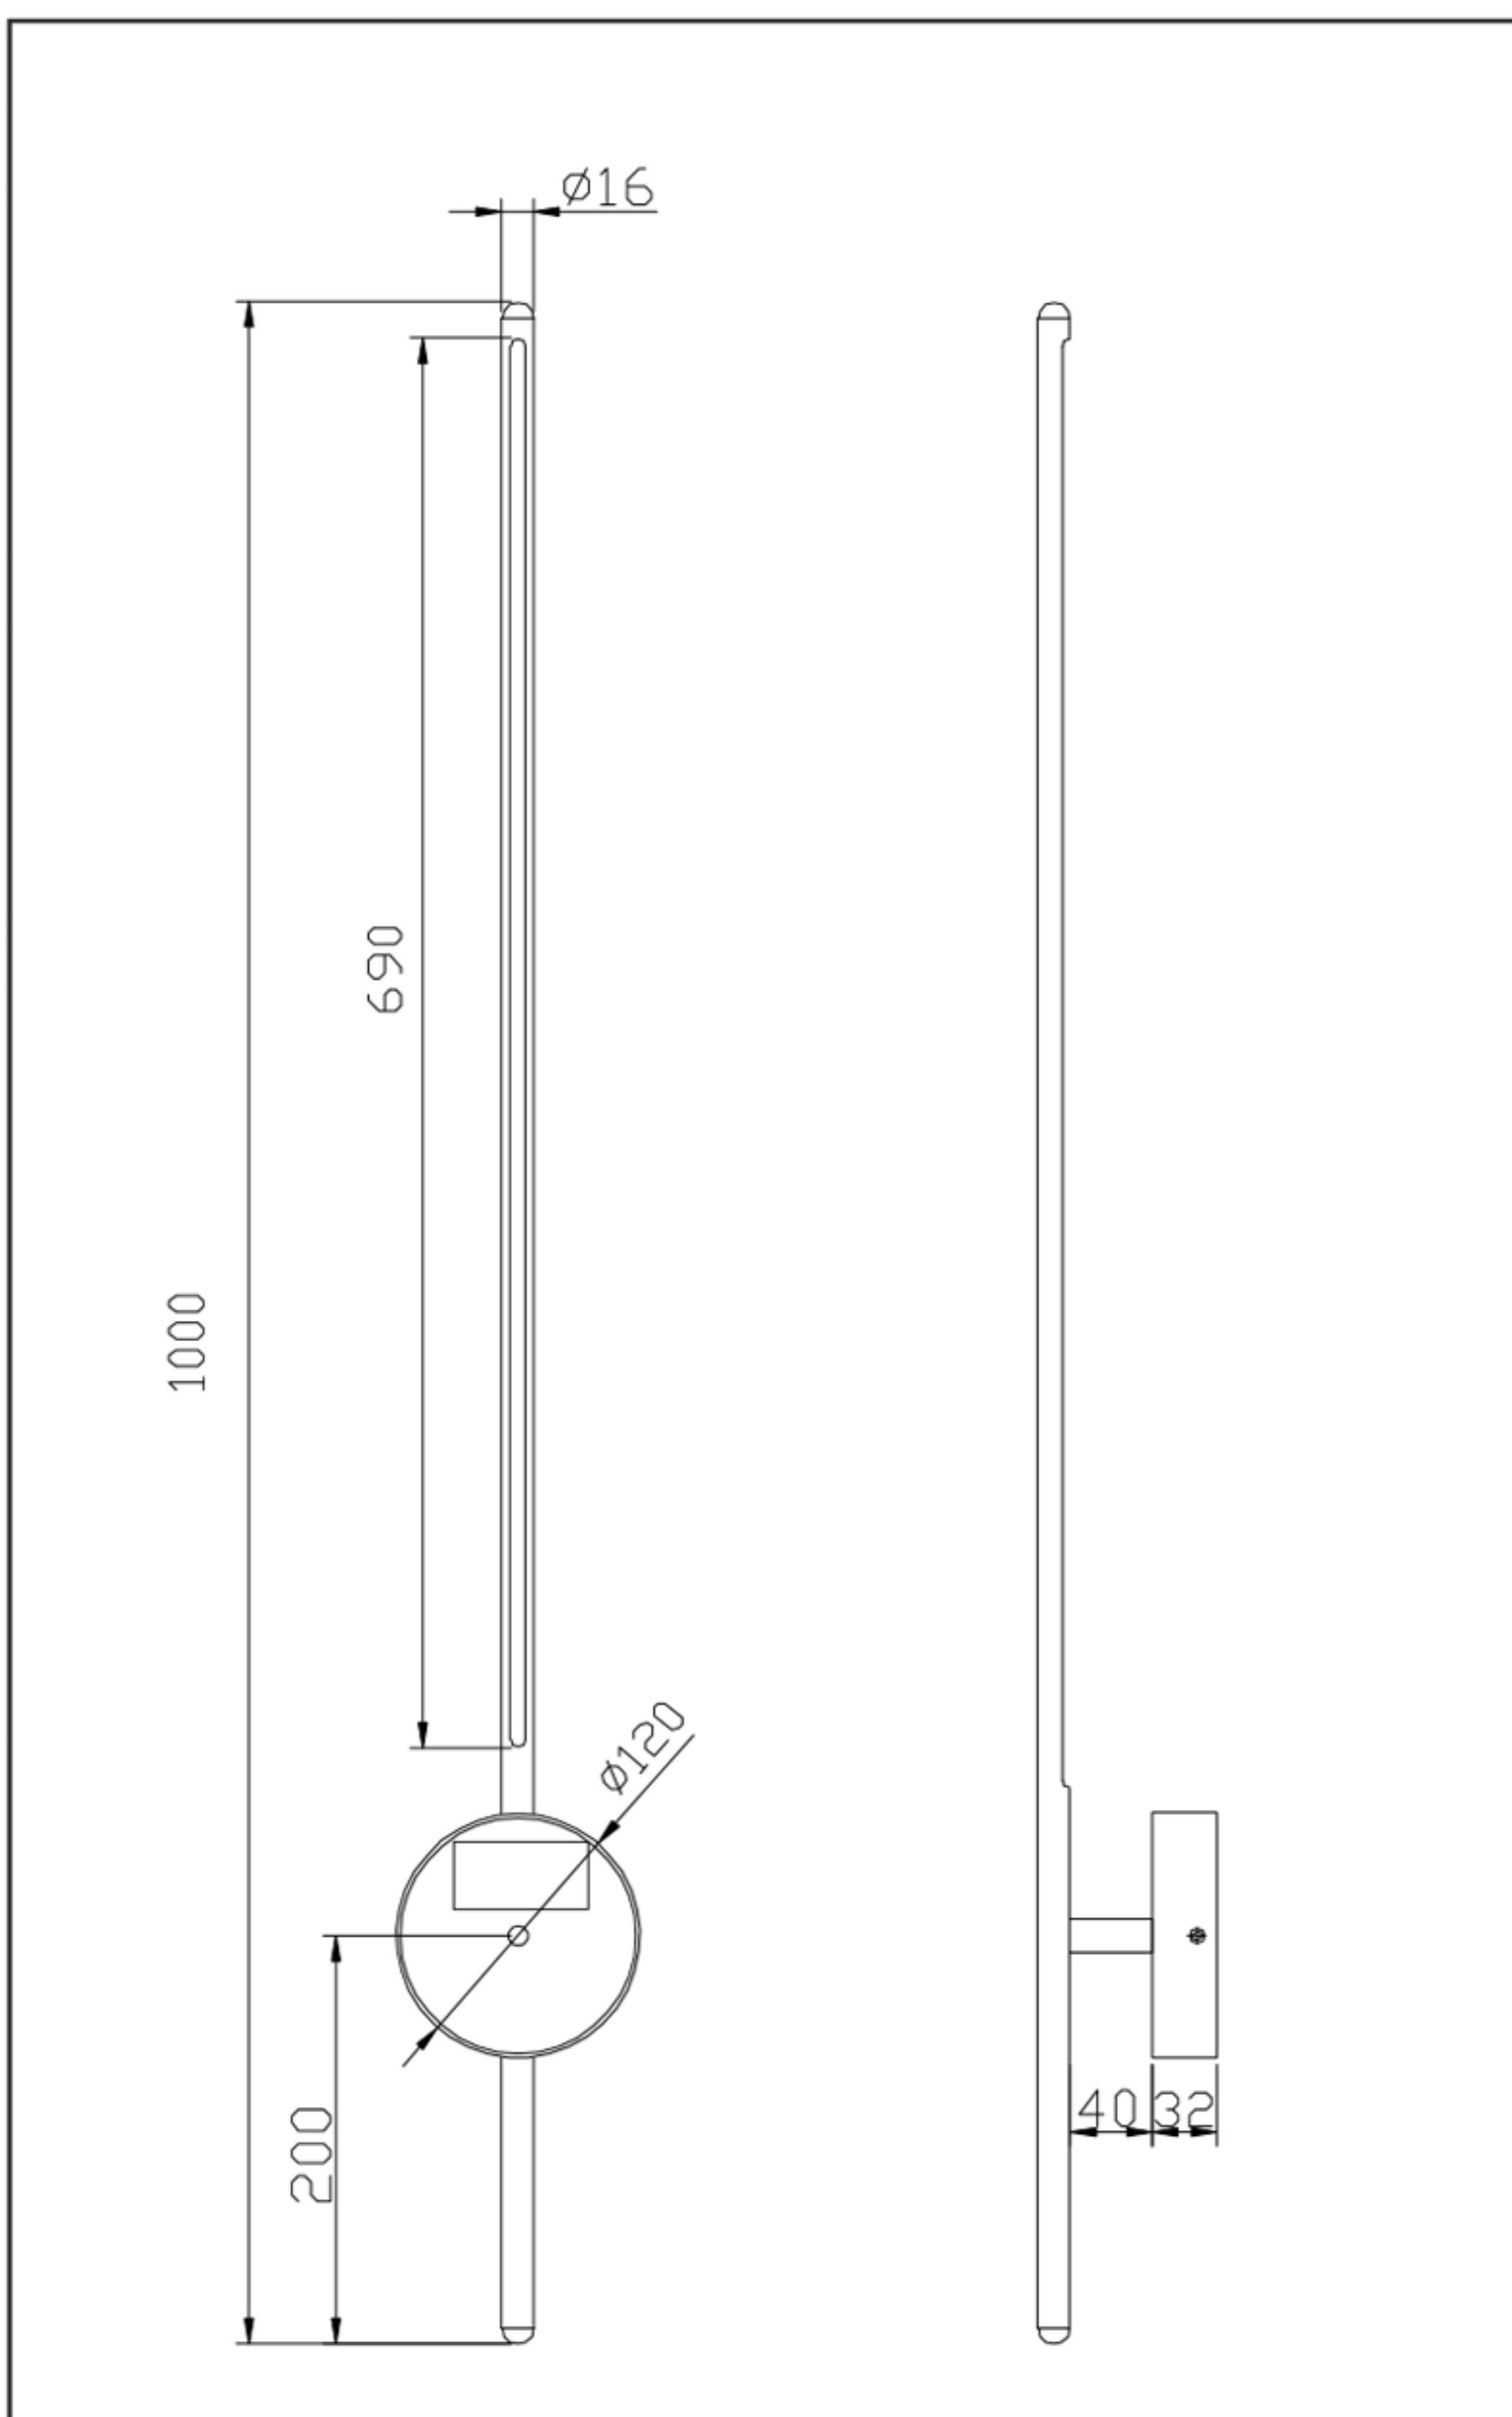

L = Brown Cable  
N = Blue Cable  
E = Yellow/Green Cable

Item NO.: VERDE AP L1000