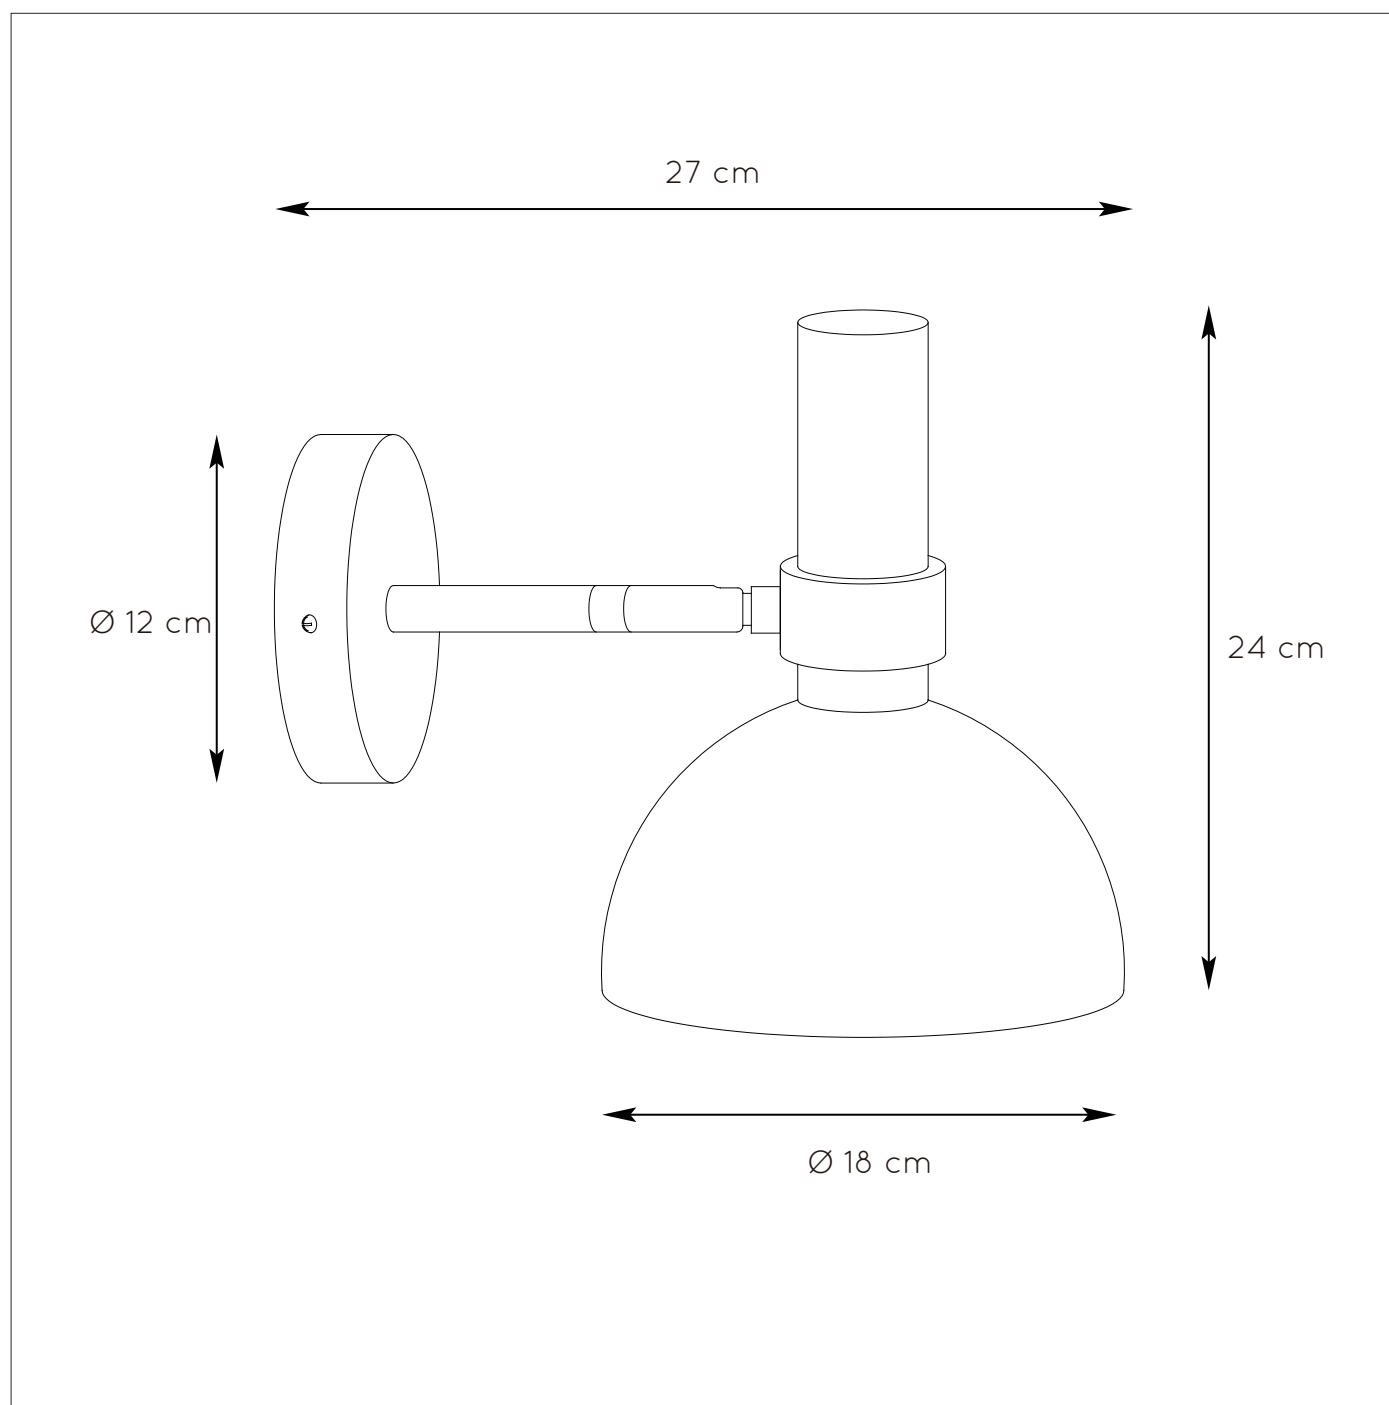

RECOMMENDED LUCIDE LIGHT SOURCE

49020/05/60
 Light source dimmable : Yes
 Light source incl. : No

General

Dimensions LxWxH : 27 cm x 18 cm x 24 cm
Height minimum : 24 cm
Height maximum : 24 cm
Dimensions shade LxWxH : Ø 18 cm x 11.5 cm
Main material : Metal
Ceiling rose material : Metal
Color : Black and yellow brass, pink and yellow brass
Style : Modern
Shape : Round
Weight : 0.8 kg
Warranty : 2 years

Product specifications

Dimmable : No
Light direction : Downlight
Adjustable in height : Not Adjustable In Height (Before Installation)
Directional : Downwards
Cable : No cable on Product
Cable length : -
Sensor : Without Sensor
Control : Light Switch Control
IP-Class : 20
Electric class : 1
Light source including : No
Lamp socket : E27
Light source number : 1
Power requirements : 220-240V~50Hz
Bulb type & maximum wattage : E27- max. 40W

For more specifications of this product please visit
www.lucide.com

NOVAN

Item number : 03232/01/30

EAN code : 5411212031181

Item number : 03232/01/66

EAN code : 5411212031198

For more specifications, dimensions please visit