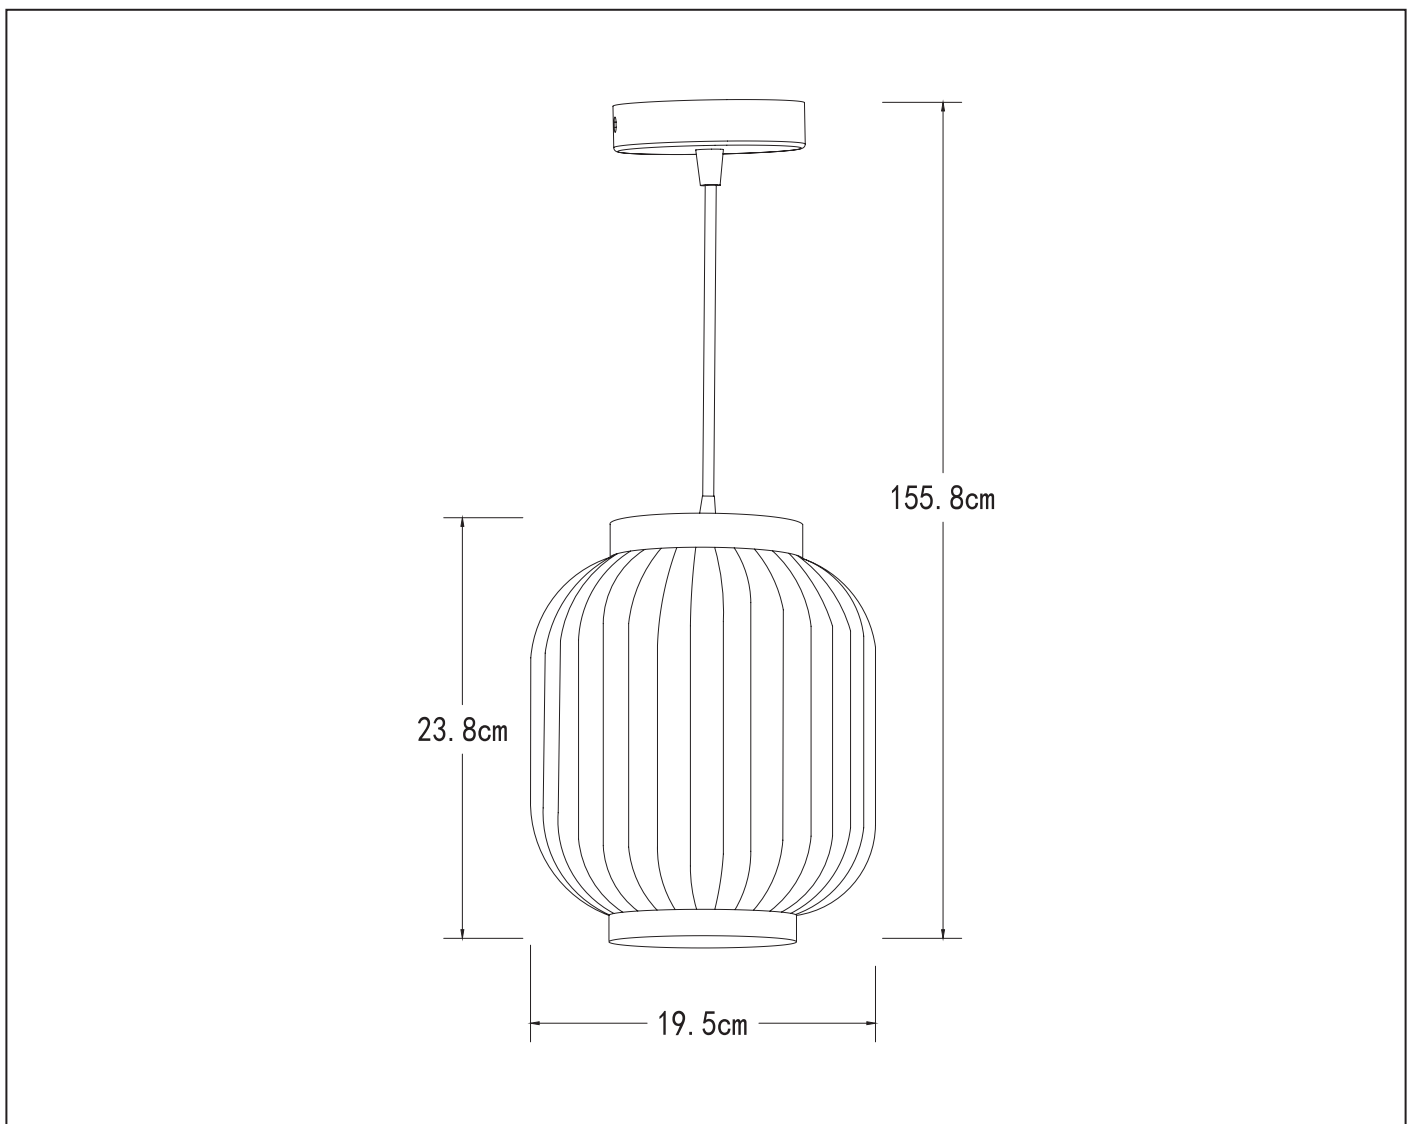

LUCIDE

GENERAL SPECIFICATIONS

**RECOMMENDED LUCIDE  
LIGHT SOURCE**

**49020/05/60**  
**Light source dimmable :** Yes  
**Light source incl. :** No

General

**Dimensions LxWxH :** 19.5 cm x 19.5 cm x 23.8 cm  
**Height minimum :** 30 cm  
**Height maximum :** 155.8cm  
**Dimensions shade LxWxH :** 19.5 cm x 19.5 cm x 23.8cm  
**Main material :** Porcelain  
**Ceiling rose material :** -  
**Color :** White  
**Style :** Modern  
**Shape :** Lantern shape  
**Weight :** 1.72 kg  
**Warranty :** 2 years

Product specifications

**Dimmable :** No  
**Light direction :** Around (Diffuse)  
**Adjustable in height :** adjustable in height (before installation)  
**Directional :** Not Directional  
**Cable :** Yes, Cable On Product  
**Cable length :** 130 cm  
**Sensor :** Without Sensor  
**Control :** Light Switch Control  
**IP-Class :** 20  
**Electric class :** 2  
**Light source including ?:** No  
**Lamp socket :** E27  
**Light source number :** 1  
**Power requirements :** 220-240V~50Hz  
**Bulb type & maximum wattage :** E27- max.40W

# GOSSE

Item number :13435/01/31

EAN code : 5411212134141

For more specifications, dimensions please visit

[www.lucide.com](http://www.lucide.com)