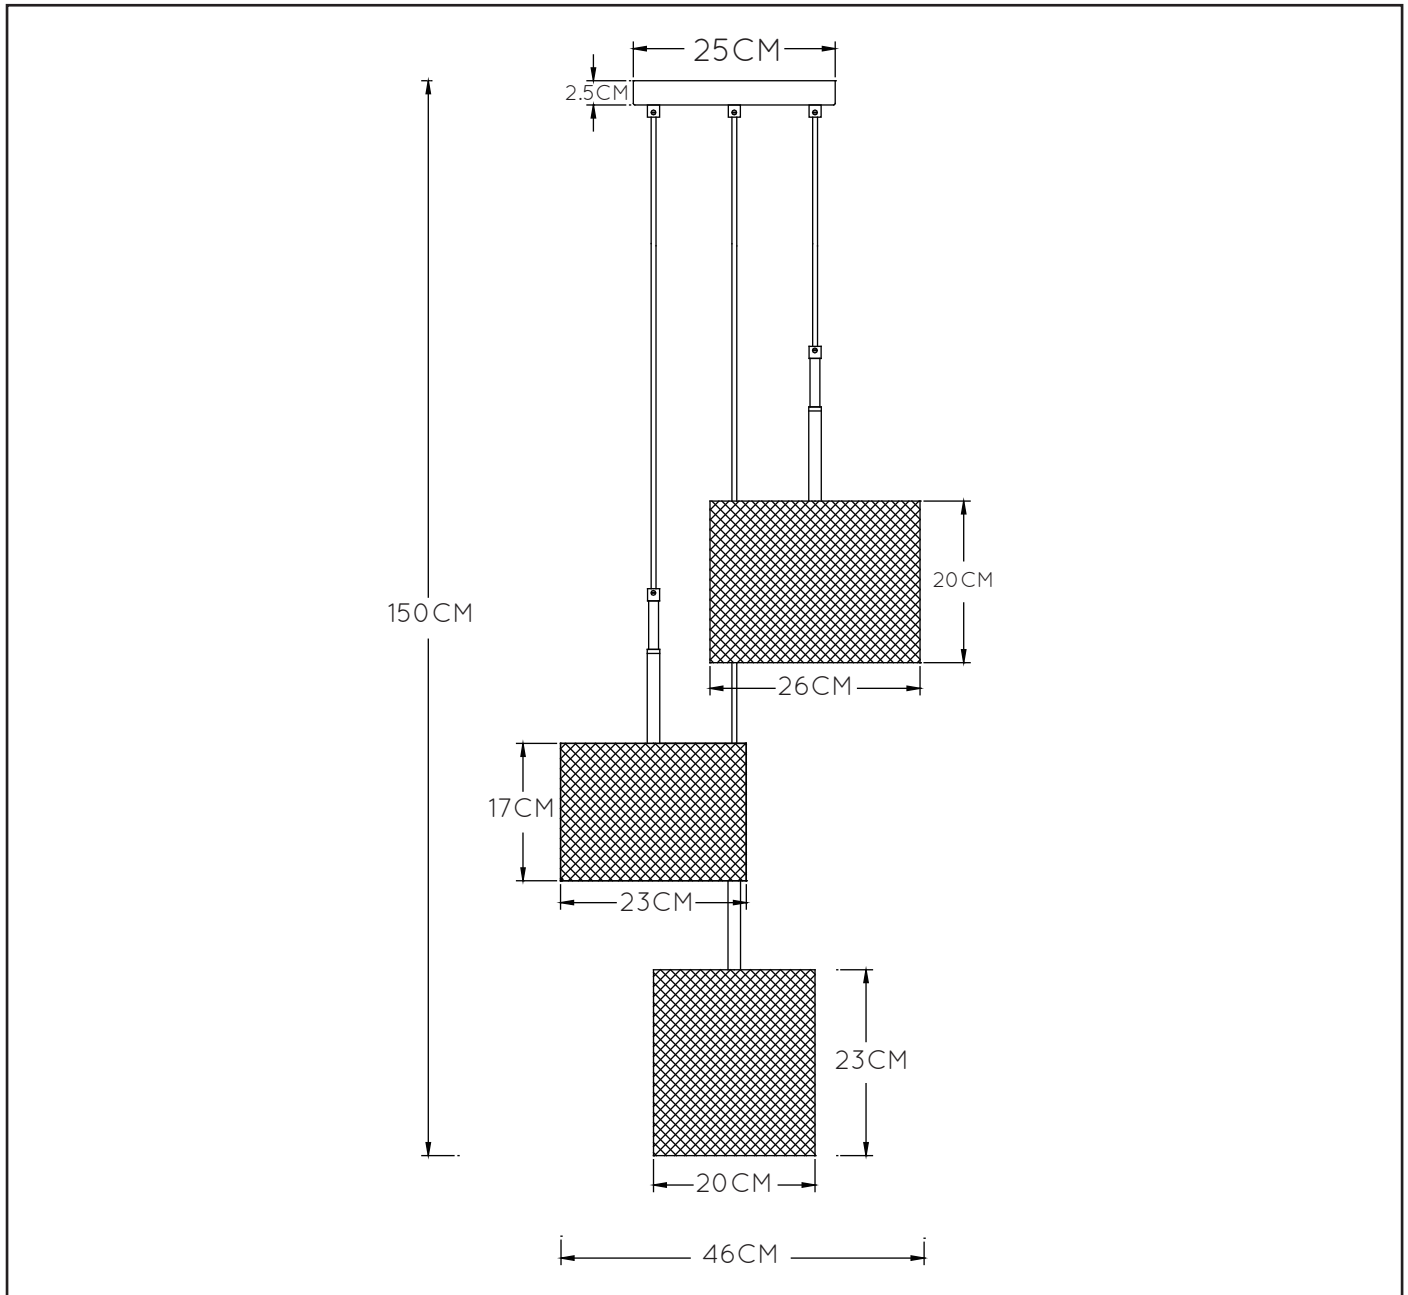

LUCIDE

GENERAL SPECIFICATIONS

RECOMMENDED LUCIDE LIGHT SOURCE

49032/05/62

Light source dimmable : Yes

Light source incl. : No

General

Dimensions LxWxH : 46 cm x 46 cm x 150 cm

Height minimum : 105cm

Height maximum : 150 cm

Dimensions shade LxWxH : -

Main material : Metal

Ceiling rose material : Metal

Color : Matt black and wood print

Style : Vintage

Shape: Cylinder

Weight : 1,8 kg

Warranty : 2 years

Product specifications

Dimmable : No

Light direction : Around (Diffuse)

Adjustable in height : Yes
(Before Installation)

Directional : Not Directional

Cable : Yes, Cable In Product

Power requirements : 220-240V~50Hz

Bulb type & maximum wattage : E27- max.40W

For more specifications of this product please visit

www.lucide.com

BASKETT

Item number : 45459/03/30

EAN code : 5411212451378

For more specifications, dimensions please visit
www.lucide.com