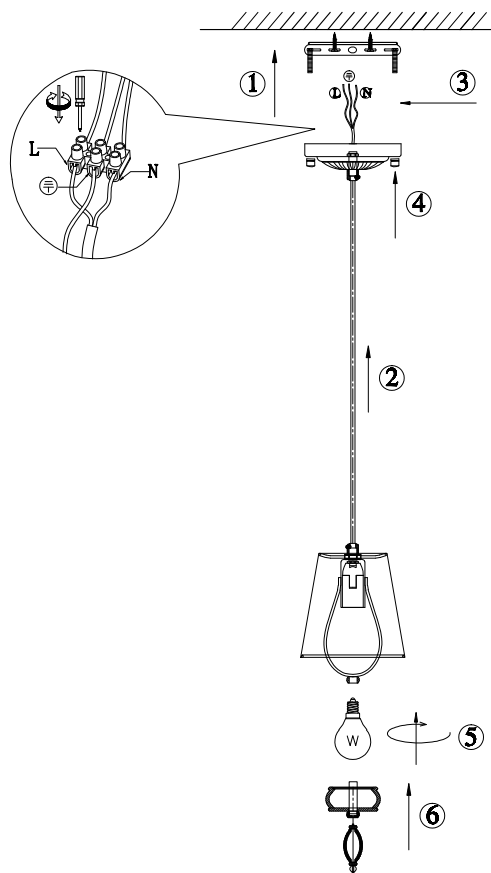

Instruction

ARM006PL-01G

1 x E14 (40W)

Ceiling Lamps

Model: ARM006PL-01G

Collection: Elegant

Series: Roma