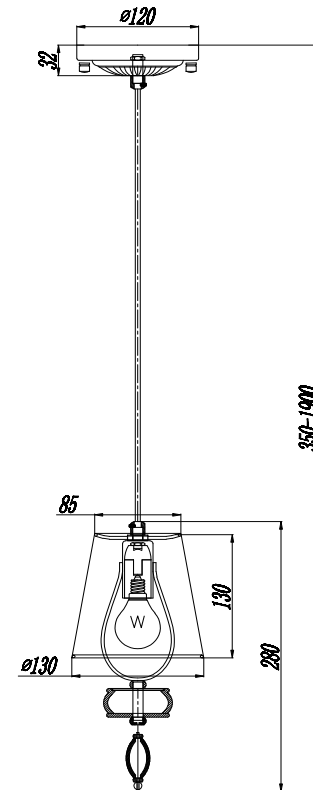

Instruction

ARM006PL-01G

1 x E14 (40W)

Ceiling Lamps

Model: ARM006PL-01G

Collection: Elegant

Series: Roma