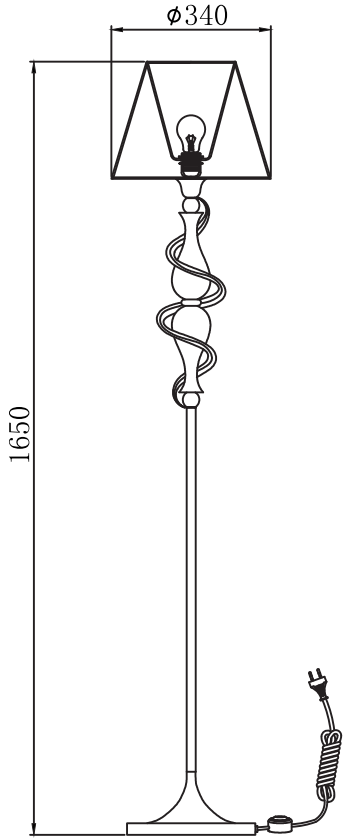

Instruction

Collection: Elegant
Series: Intreccio
Model: ARM010-01-R
Mobile

I – Mobile

1 x E27 (40w)

MAYTONI
DECORATIVE LIGHTING

www.maytoni.de