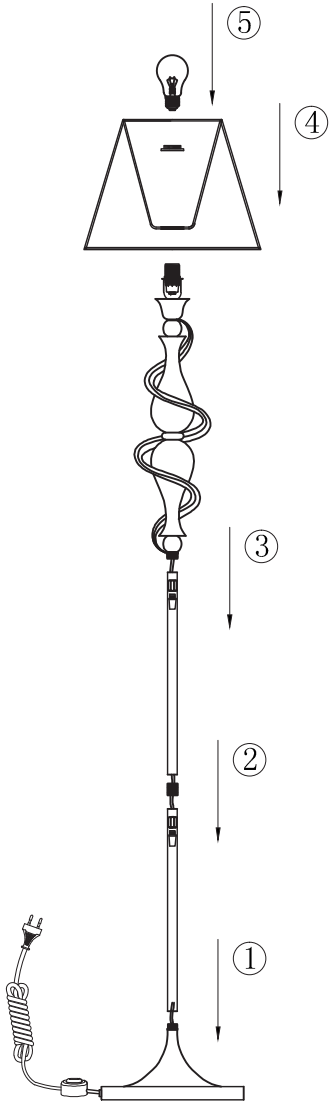

Instruction

Collection: Elegant
Series: Intreccio
Model: ARM010-01-R
Mobile

I – Mobile

1 x E27 (40w)

MAYTONI
DECORATIVE LIGHTING

www.maytoni.de