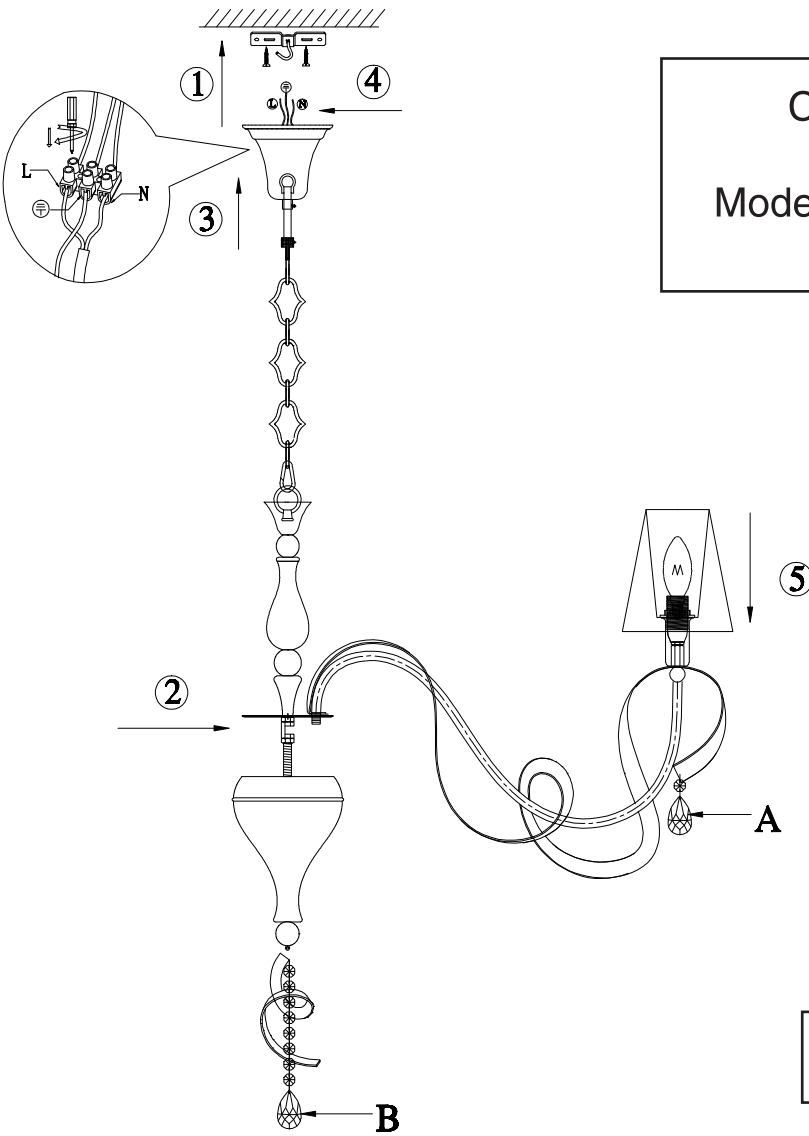

# Instruction

Collection: Elegant  
Series: Intreccio  
Model: ARM010-10-R  
Suspended

A=10  
B=1

10x E14 (40W)

**MAYTONI**  
DECORATIVE LIGHTING

[www.maytoni.de](http://www.maytoni.de)