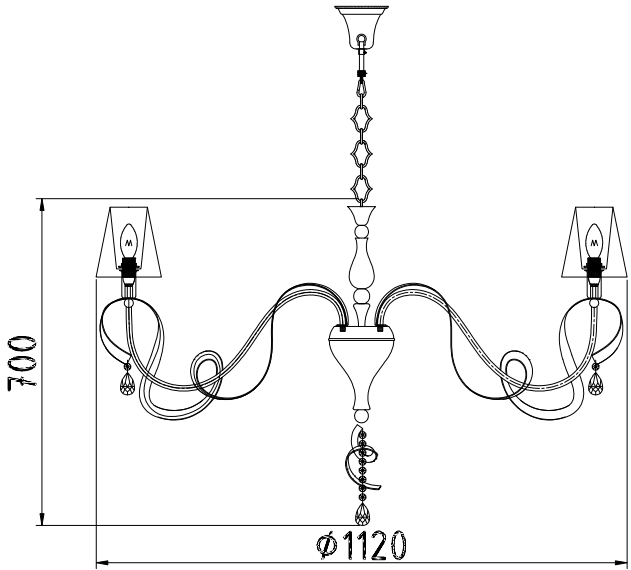

# Instruction

Collection: Elegant  
Series: Intreccio  
Model: ARM010-10-R  
Suspended

A=10  
B=1

10x E14 (40W)

**MAYTONI**  
DECORATIVE LIGHTING

[www.maytoni.de](http://www.maytoni.de)