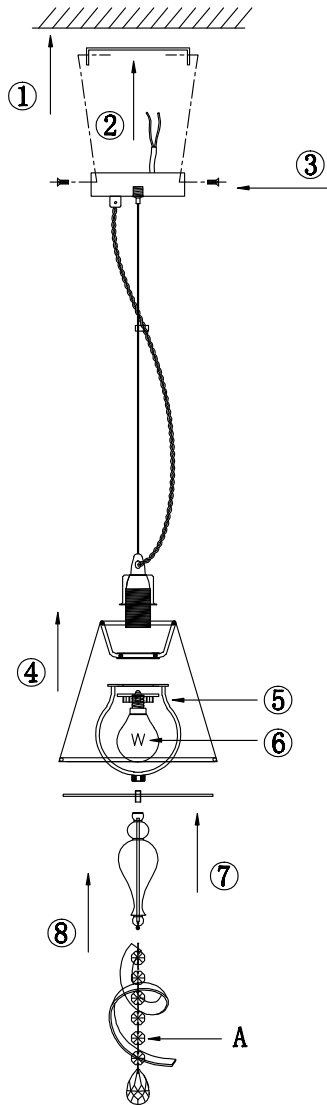

Instruction

Collection: Elegant
Series: Intreccio
Model: ARM010-22-W
Ceiling

A=1

1 x E27 (40w)

MAYTONI
DECORATIVE LIGHTING

www.maytoni.de