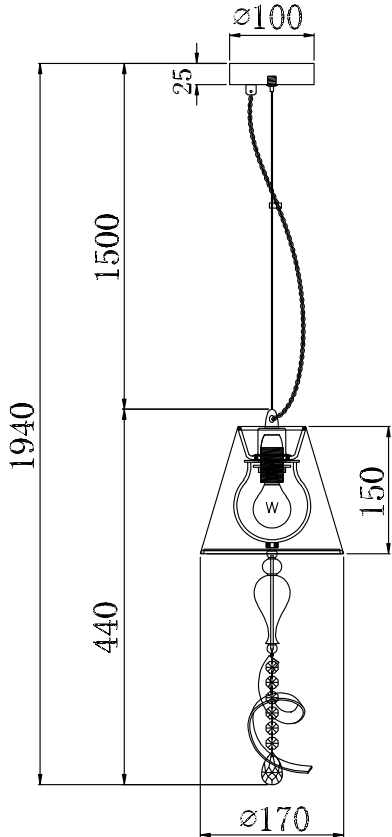

Instruction

Collection: Elegant
Series: Intreccio
Model: ARM010-22-W
Ceiling

A=1

1 x E27 (40w)

MAYTONI
DECORATIVE LIGHTING

www.maytoni.de