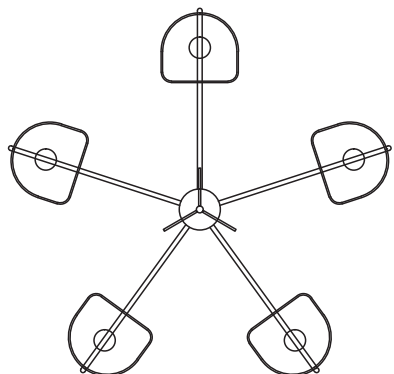

# Instruction

Collection: House  
Series: Gerda  
Model: ARM044-05-G  
Suspended

A=6

 - Suspended

  
5 x E14 (40w)

**MAYTONI**  
DECORATIVE LIGHTING

[www.maytoni.de](http://www.maytoni.de)