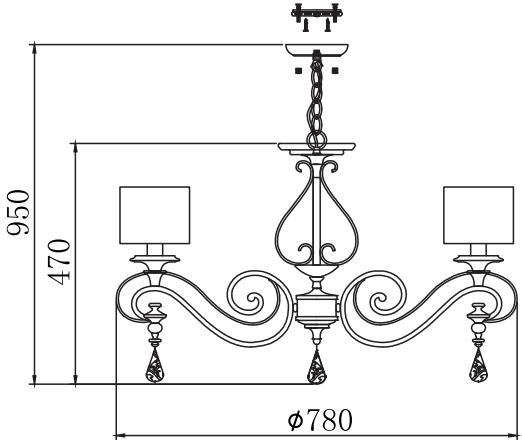

# Instruction

Collection: House  
Series: Gerda  
Model: ARM044-05-G  
Suspended

A=6

 - Suspended

  
5 x E14 (40w)

**MAYTONI**  
DECORATIVE LIGHTING

[www.maytoni.de](http://www.maytoni.de)