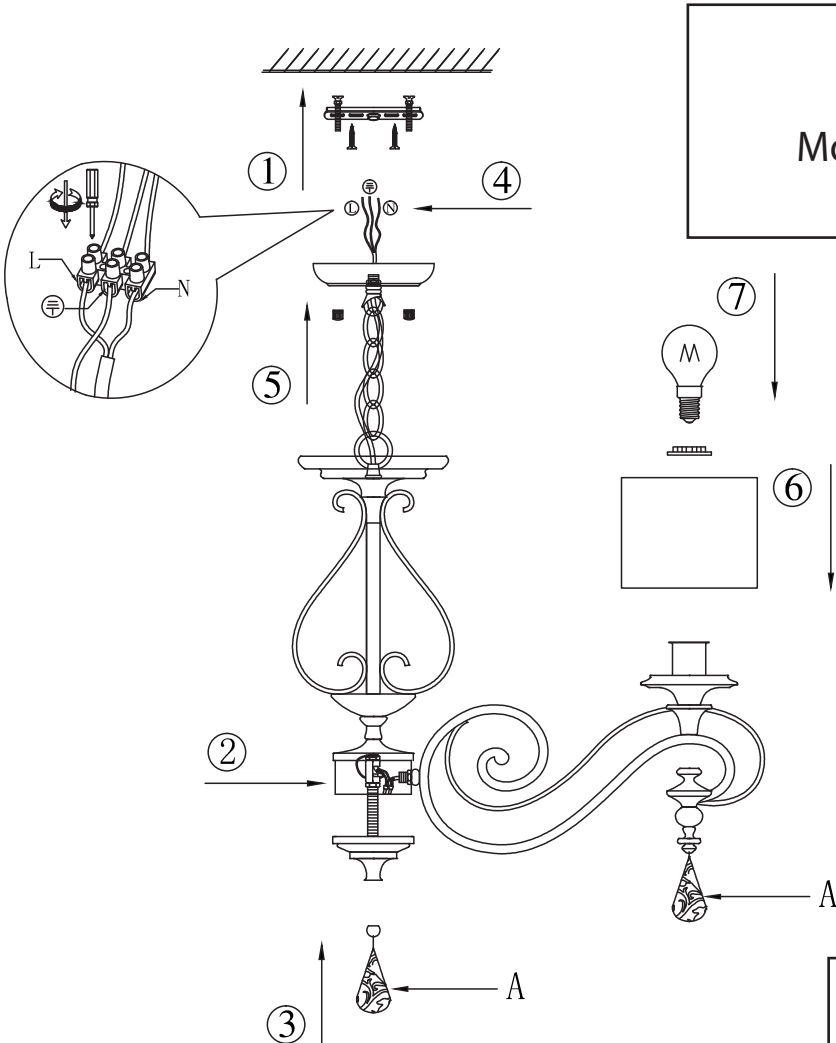

# Instruction

Collection: House  
Series: Gerda  
Model: ARM044-05-G  
Suspended

A=6

 - Suspended

  
5 x E14 (40w)

**MAYTONI**  
DECORATIVE LIGHTING

[www.maytoni.de](http://www.maytoni.de)