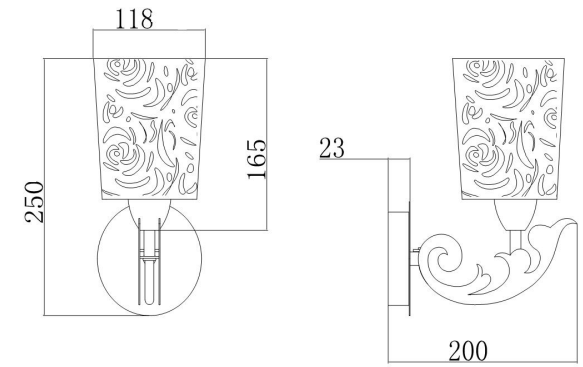

Instruction

Collection: ELEGANT
Series: MELVIL
Model: ARM122-WL-01-N
Wall

1 x E14 (40W)

MAYTONI
DECORATIVE LIGHTING
www.maytoni.de