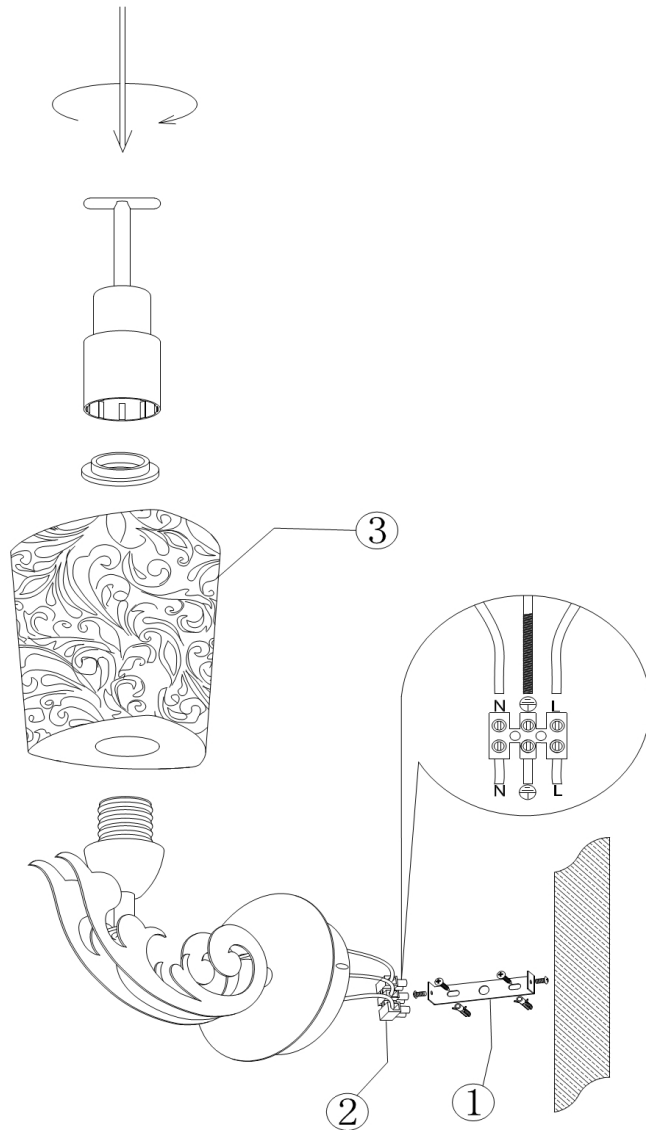

Instruction

Collection: ELEGANT
Series: MELVIL
Model: ARM122-WL-01-N
Wall

1 x E14 (40W)

MAYTONI
DECORATIVE LIGHTING
www.maytoni.de