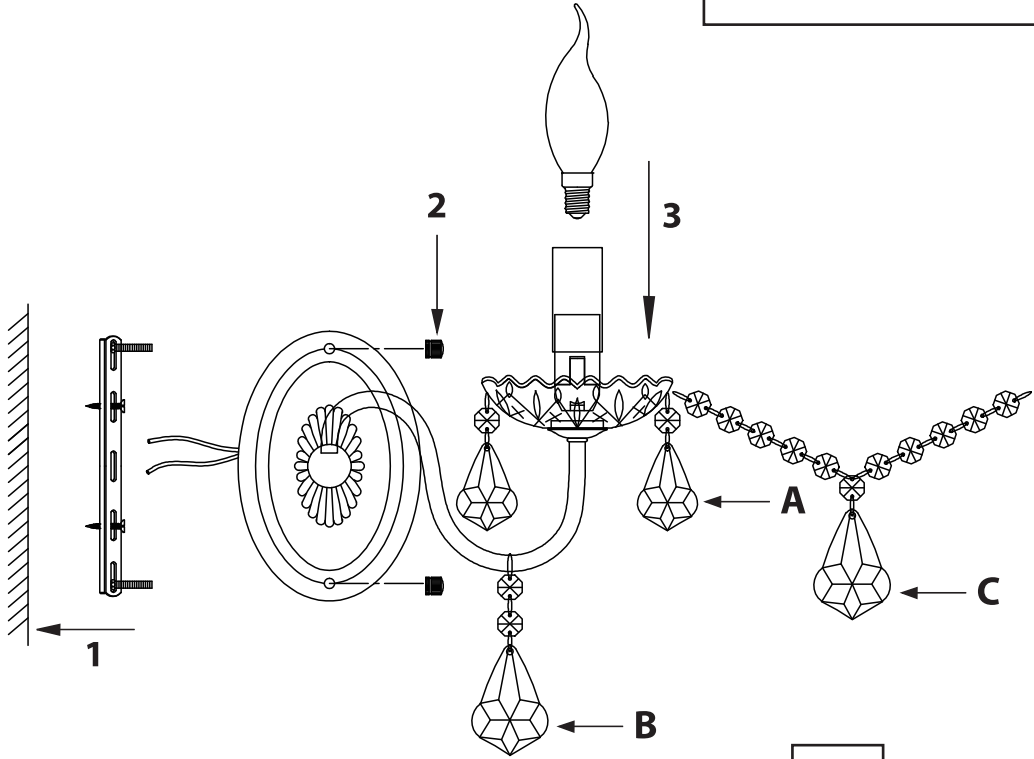

Instruction

Collection: Elegant
Series: Contrast
Model: ARM220-02-R
Wall-mounted

A = 8
B = 2
C = 1

2 x E14 (60w)

MAYTONI
DECORATIVE LIGHTING

www.maytoni.de