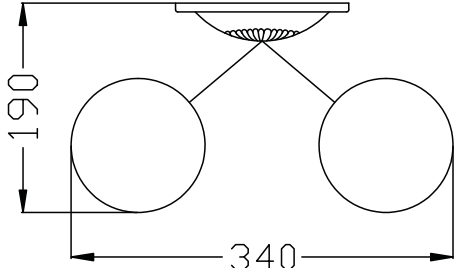

Instruction

Collection: Elegant
Series: Contrast
Model: ARM220-02-R
Wall-mounted

A = 8
B = 2
C = 1

2 x E14 (60w)

MAYTONI
DECORATIVE LIGHTING

www.maytoni.de