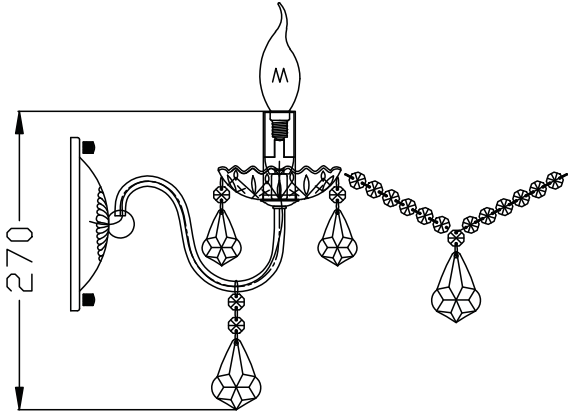

Instruction

Collection: Elegant
Series: Contrast
Model: ARM220-02-R
Wall-mounted

A = 8
B = 2
C = 1

2 x E14 (60w)

MAYTONI
DECORATIVE LIGHTING

www.maytoni.de