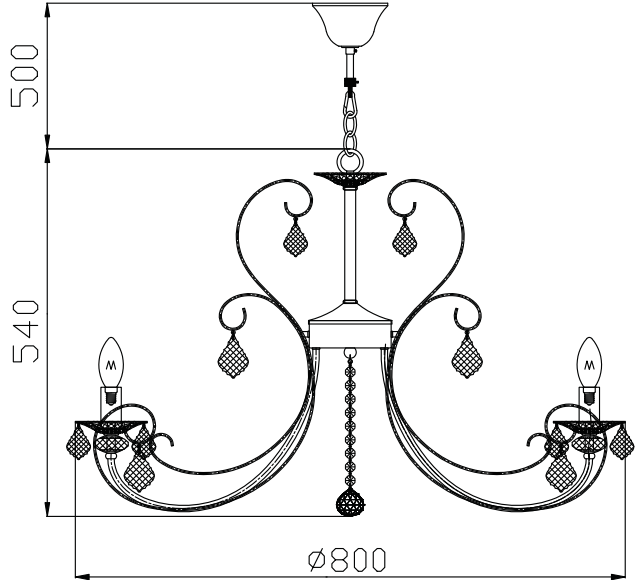

# Instruction

Collection: Elegant  
Series: Princess  
Model: ARM270-12-R  
Suspended

A = 12  
B = 12  
C = 12  
D = 48  
E = 1

12 x E14 (60w)

**MAYTONI**  
DECORATIVE LIGHTING

[www.maytoni.de](http://www.maytoni.de)