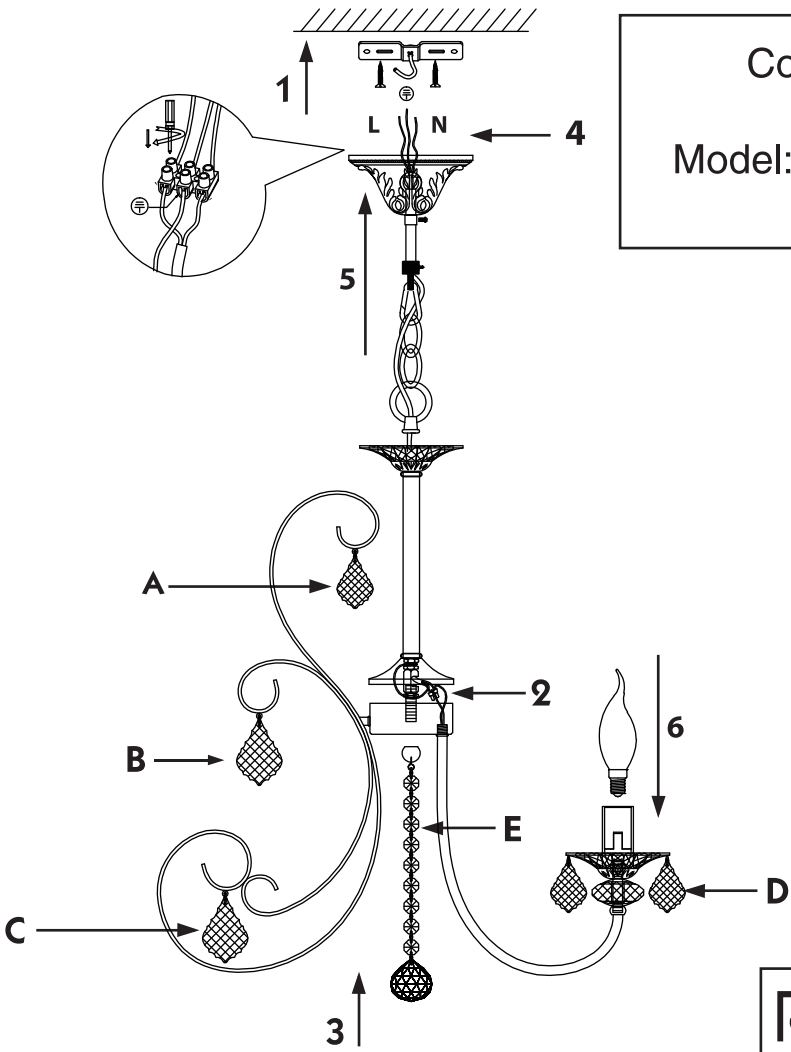

# Instruction

Collection: Elegant  
Series: Princess  
Model: ARM270-12-R  
Suspended

A = 12  
B = 12  
C = 12  
D = 48  
E = 1

12 x E14 (60w)

**MAYTONI**  
DECORATIVE LIGHTING

[www.maytoni.de](http://www.maytoni.de)