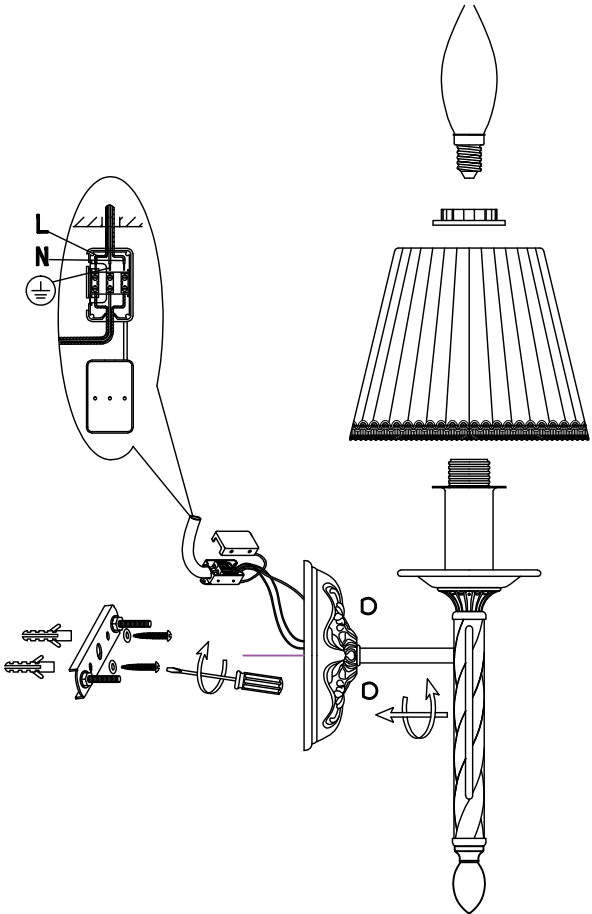

Instruction

Collection: Elegant
Series: Sunrise
Model: ARM290-01-G
Wall-mounted

– Wall-mounted

1 x E14 (40w)

MAYTONI
DECORATIVE LIGHTING

www.maytoni.de