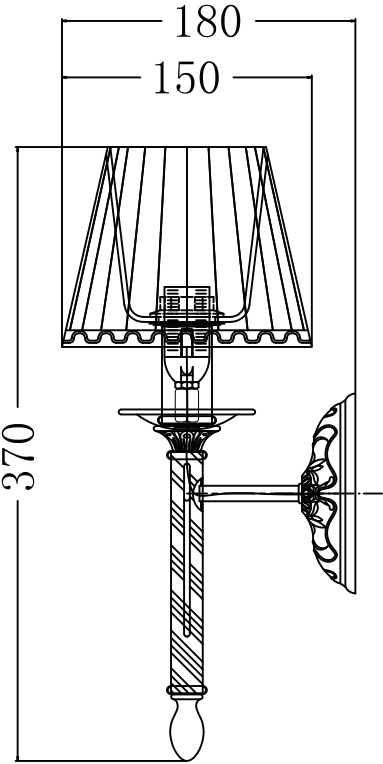

Instruction

Collection: Elegant
Series: Sunrise
Model: ARM290-01-G
Wall-mounted

– Wall-mounted

1 x E14 (40w)

MAYTONI
DECORATIVE LIGHTING

www.maytoni.de