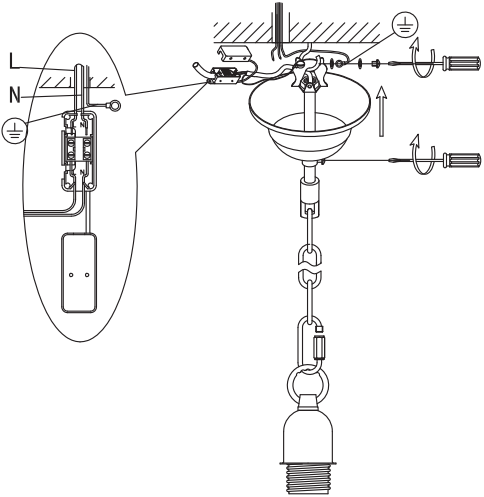

# Instruction

Collection: Elegant  
Series: Lea  
Model: ARM369-11-G  
Ceiling

1 x E27 (40w)

**MAYTONI**  
DECORATIVE LIGHTING

[www.maytoni.de](http://www.maytoni.de)