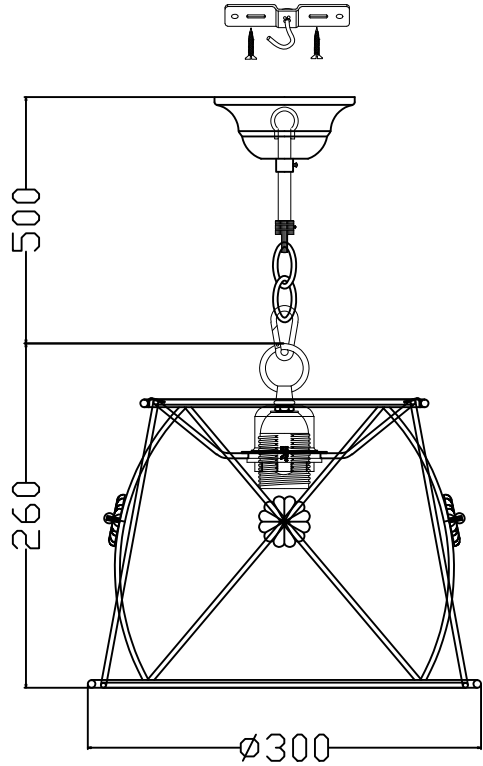

# Instruction

Collection: Elegant  
Series: Lea  
Model: ARM369-11-G  
Ceiling

1 x E27 (40w)

**MAYTONI**  
DECORATIVE LIGHTING

[www.maytoni.de](http://www.maytoni.de)