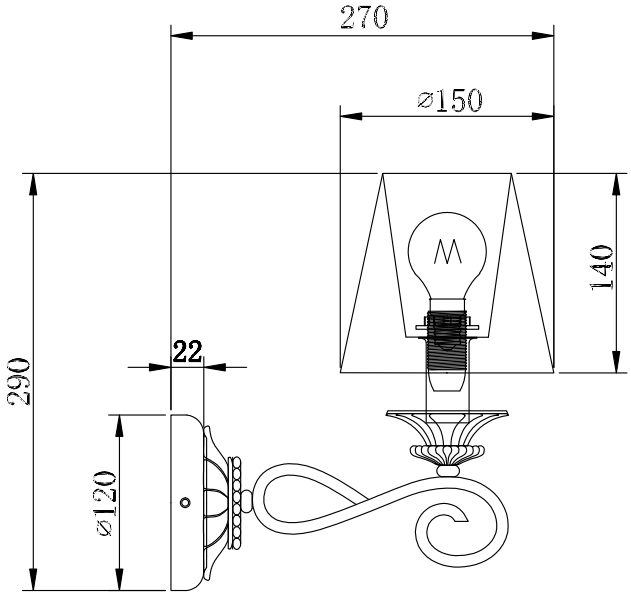

Instruction

Collection: Elegant
Series: Sonate
Model: ARM424-WL-01-W
Wall-mounted

– Wall-mounted

1 x E14 (40w)

MAYTONI
DECORATIVE LIGHTING

www.maytoni.de