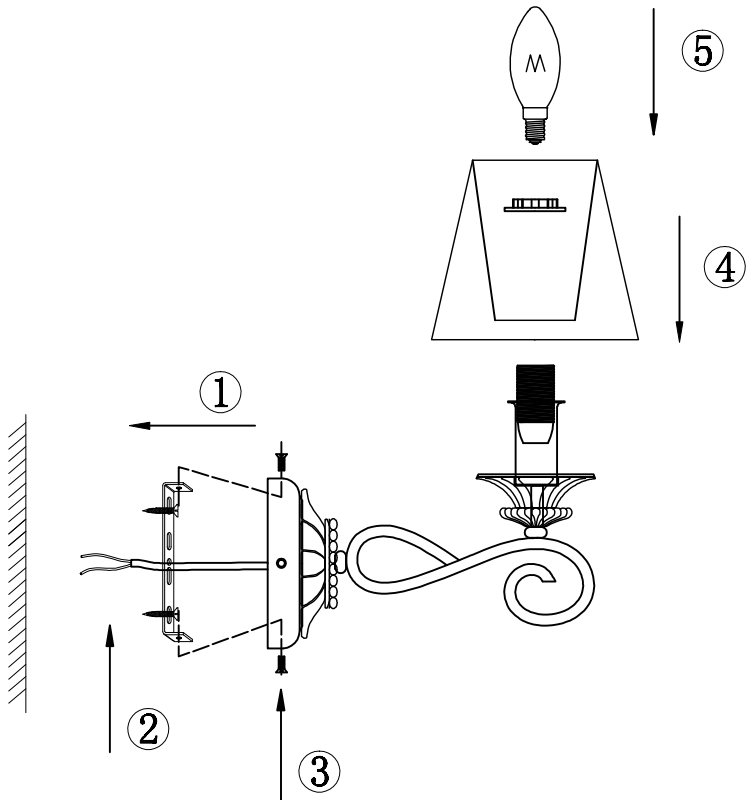

Instruction

Collection: Elegant
Series: Sonate
Model: ARM424-WL-01-W
Wall-mounted

– Wall-mounted

1 x E14 (40w)

MAYTONI
DECORATIVE LIGHTING

www.maytoni.de