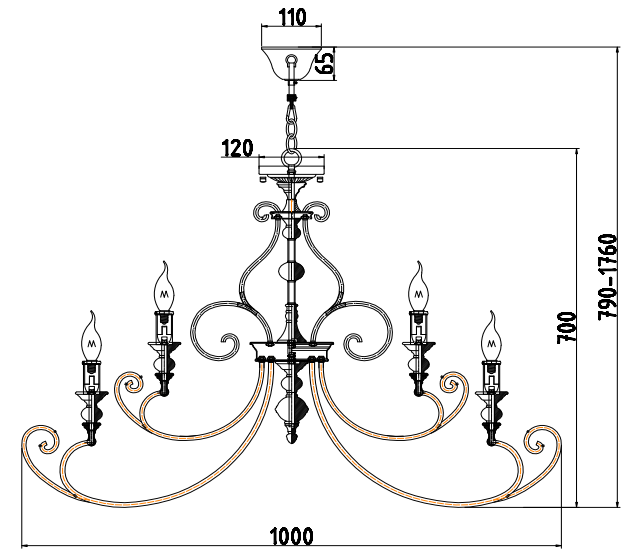

## ARM631PL-15W

15 x E14 (60W)

Model: ARM631PL-15W  
Collection: Elegant  
Series: Karina

Ceiling Lamps