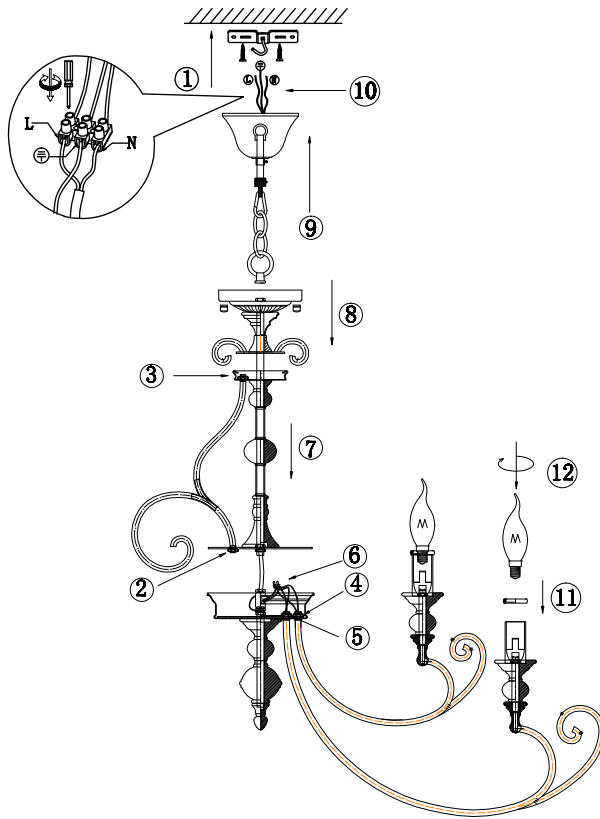

## ARM631PL-15W

15 x E14 (60W)

Model: ARM631PL-15W  
Collection: Elegant  
Series: Karina

Ceiling Lamps