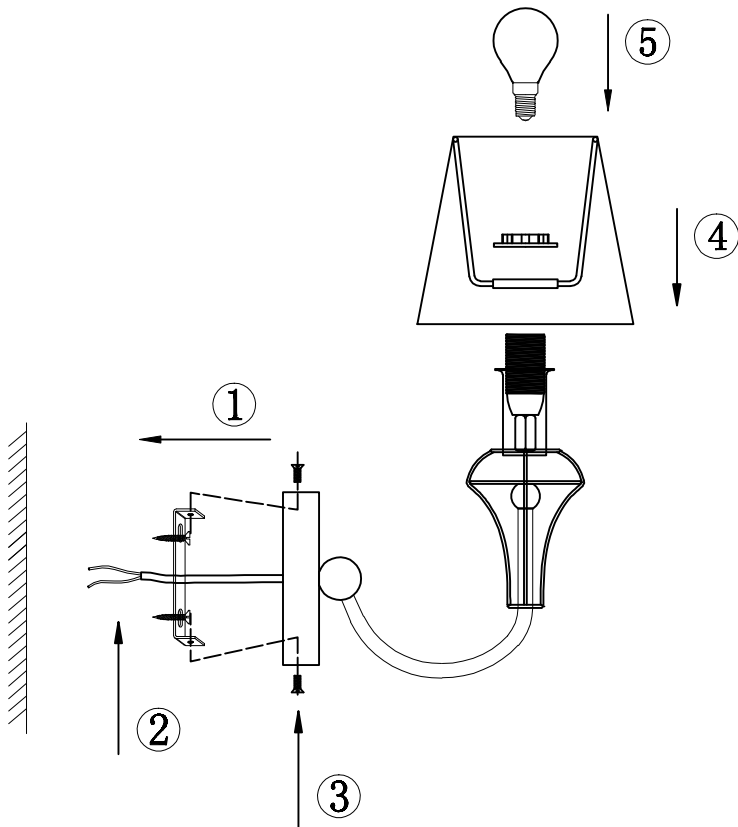

Instruction

Collection: Elegant
Series: Frame
Model: ARM709-WL-01-W
Wall-mounted

– Wall-mounted

1 x E14 (40w)

MAYTONI
DECORATIVE LIGHTING

www.maytoni.de