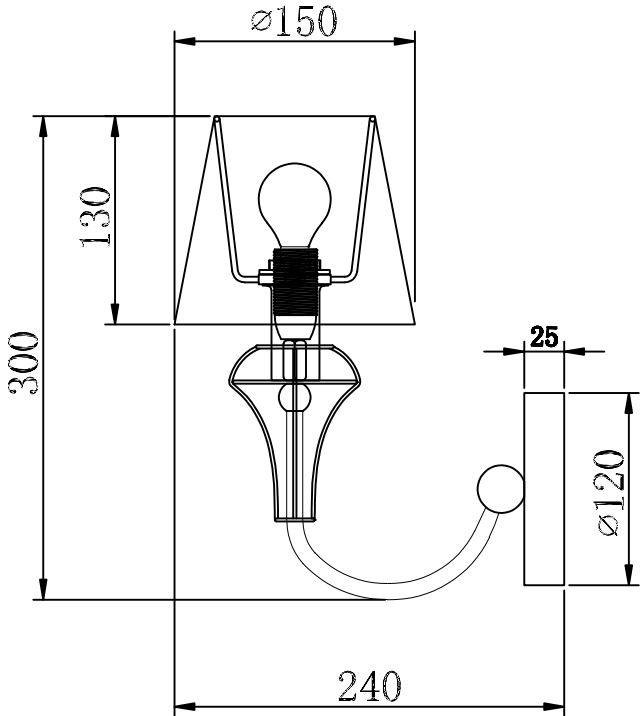

Instruction

Collection: Elegant
Series: Frame
Model: ARM709-WL-01-W
Wall-mounted

– Wall-mounted

1 x E14 (40w)

MAYTONI
DECORATIVE LIGHTING

www.maytoni.de