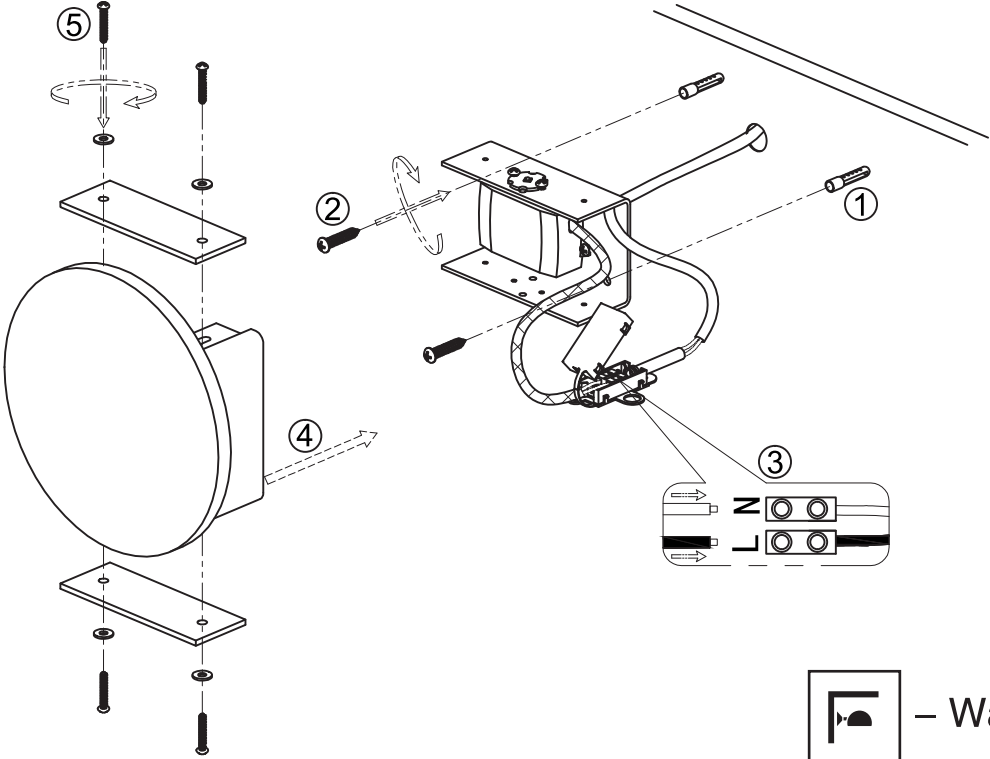

Instruction

Collection: Wall & Ceiling
Series: Parma
Model: C123-WL-02-3W-W
Wall lamp

3w
580 lumen

MAYTONI
DECORATIVE LIGHTING

www.maytoni.de