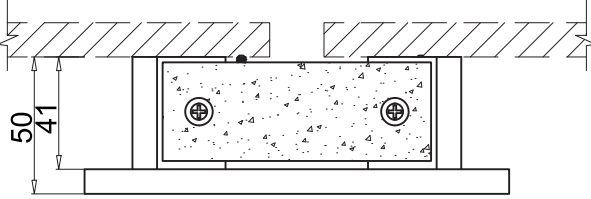

Instruction

Collection: Wall & Ceiling
Series: Parma
Model: C123-WL-02-3W-W
Wall lamp

3w
580 lumen

MAYTONI
DECORATIVE LIGHTING

www.maytoni.de