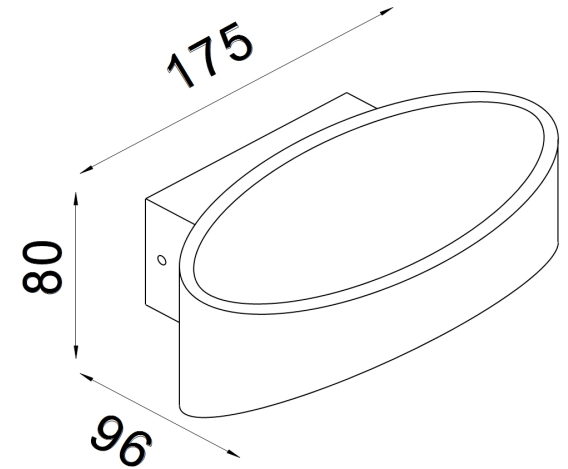

Instruction

Collection: CEILING & WALL

Series: TRAME

Model: C806WL-L5W

Wall

- Wall

max 5W
380 LM

MAYTONI
DECORATIVE LIGHTING