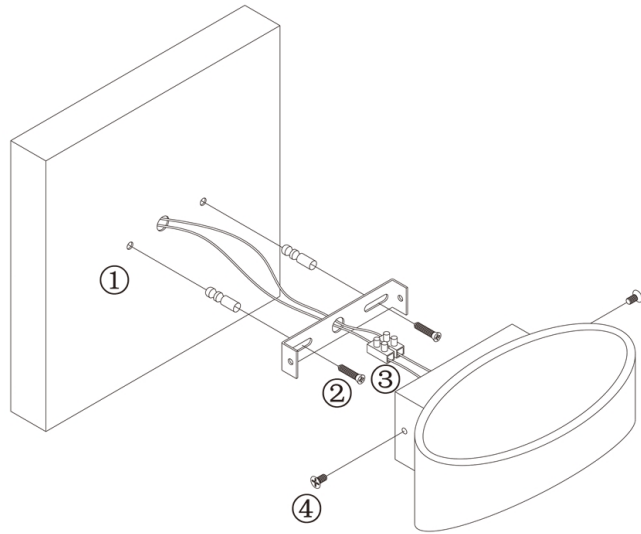

Instruction

Collection: CEILING & WALL

Series: TRAME

Model: C806WL-L5W

Wall

- Wall

max 5W
380 LM

MAYTONI
DECORATIVE LIGHTING