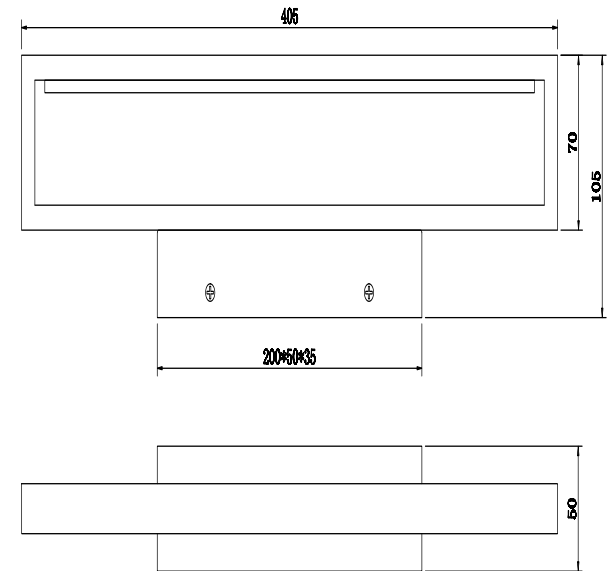

Instruction

C815WL-L12W

MAX 12W
1200 Lumen

Model: C815WL-L12W
Collection: Ceiling & Wall
Series: Everett

Wall Lamps