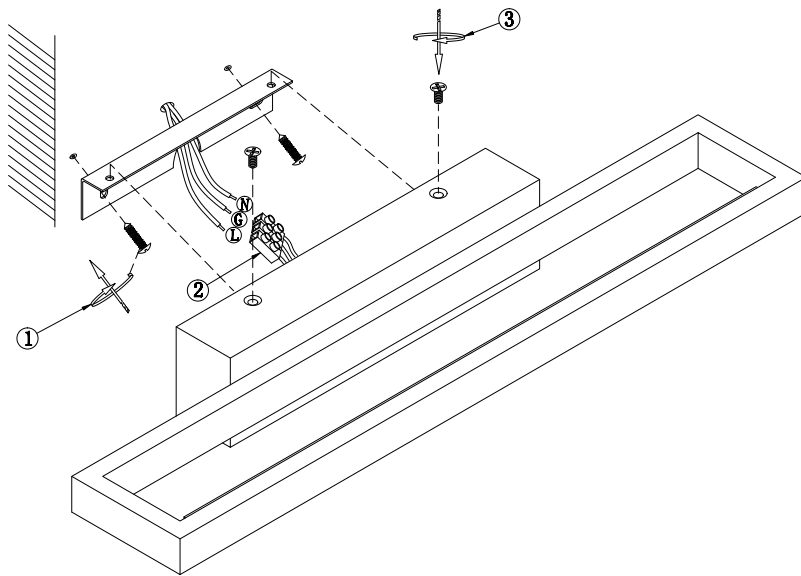

Instruction

C815WL-L12W

MAX 12W
1200 Lumen

Model: C815WL-L12W
Collection: Ceiling & Wall
Series: Everett

Wall Lamps