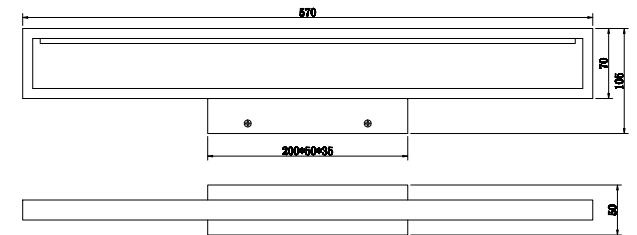

Instruction

C815WL-L18W4K

MAX 18W
1600 Lumen

Model: C815WL-L18W4K
Collection: Ceiling & Wall
Series: Everett

Wall Lamps