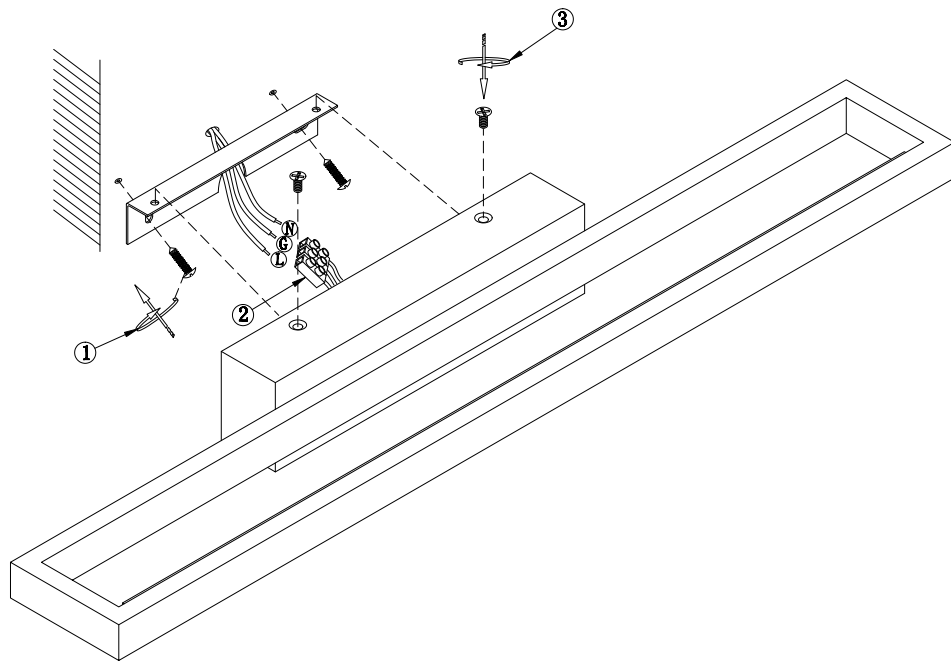

Instruction

C815WL-L18W4K

MAX 18W
1600 Lumen

Model: C815WL-L18W4K
Collection: Ceiling & Wall
Series: Everett

Wall Lamps