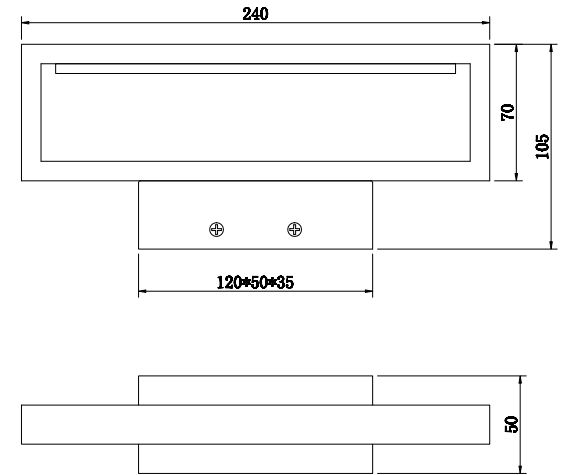

# Instruction

C815WL-L6W4K

MAX 6W  
580 Lumen

Model: C815WL-L6W4K  
Collection: Ceiling & Wall  
Series: Everett

Wall Lamps