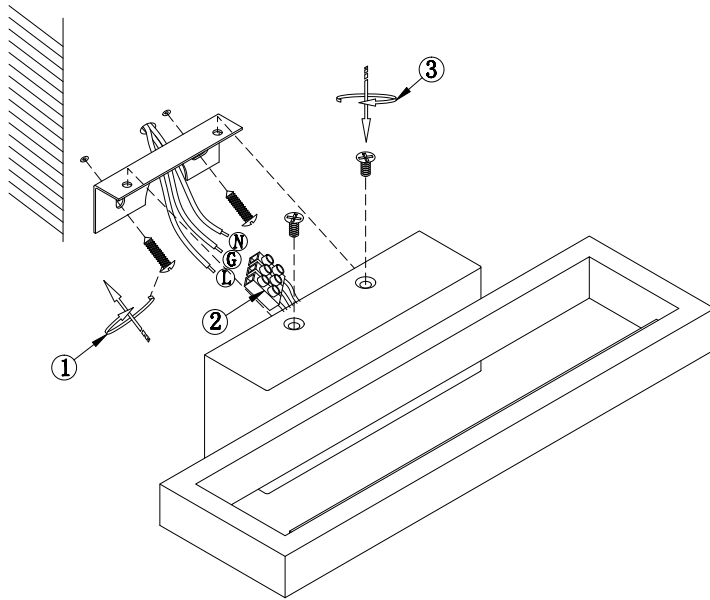

# Instruction

C815WL-L6W4K

MAX 6W  
580 Lumen

Model: C815WL-L6W4K  
Collection: Ceiling & Wall  
Series: Everett

Wall Lamps