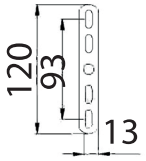

# Instruction

Collection: Wall & Ceiling  
Series: Speria  
Model: C900-CL-03-W  
Ceiling lamp

Ø420

  
3 x E14 (40w)

**MAYTONI**  
DECORATIVE LIGHTING  
[www.maytoni.de](http://www.maytoni.de)