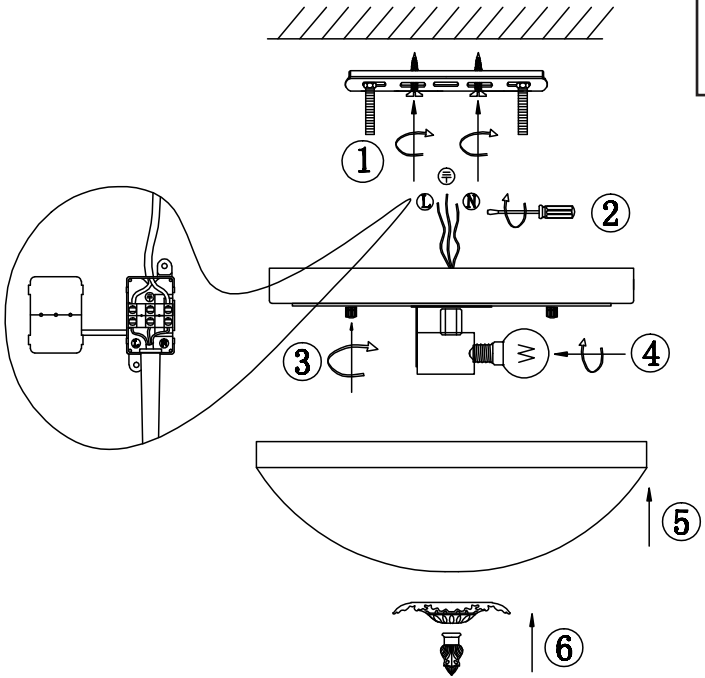

# Instruction

Collection: Wall & Ceiling  
Series: Speria  
Model: C900-CL-03-W  
Ceiling lamp

Ø420

  
3 x E14 (40w)

**MAYTONI**  
DECORATIVE LIGHTING  
[www.maytoni.de](http://www.maytoni.de)