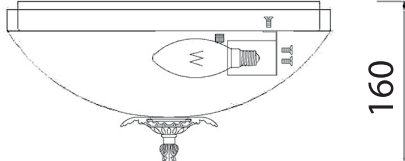

# Instruction

Collection: Wall & Ceiling  
Series: Speria  
Model: C900-CL-03-W  
Ceiling lamp

Ø420

  
3 x E14 (40w)

**MAYTONI**  
DECORATIVE LIGHTING  
[www.maytoni.de](http://www.maytoni.de)