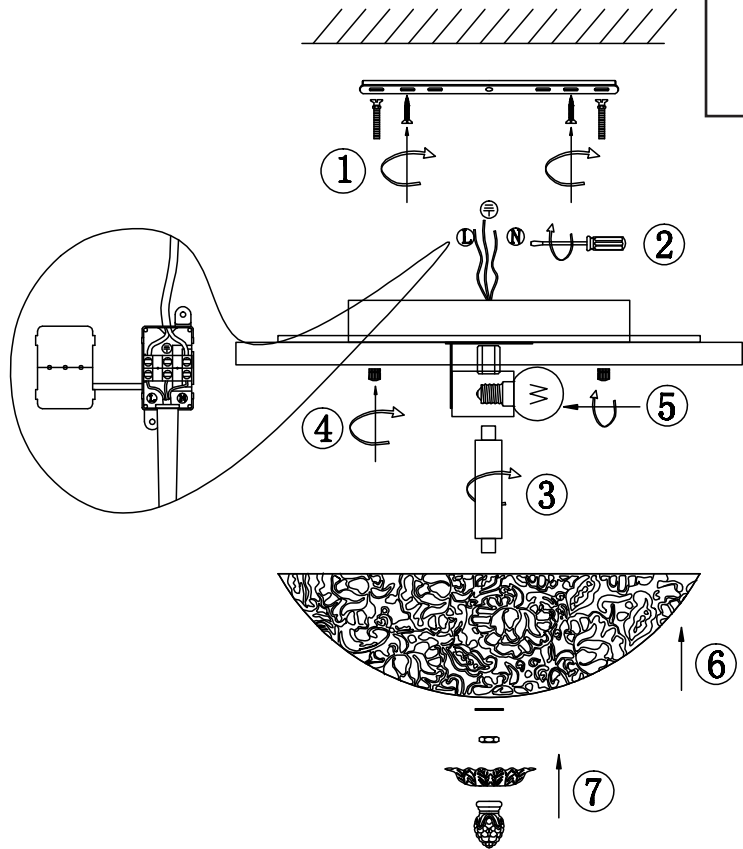

# Instruction

Collection: Wall & Ceiling  
Series: Aritos  
Model: C906-CL-04-W  
Ceiling lamp

  
4 x E27 (40w)

**MAYTONI**  
DECORATIVE LIGHTING

[www.maytoni.de](http://www.maytoni.de)