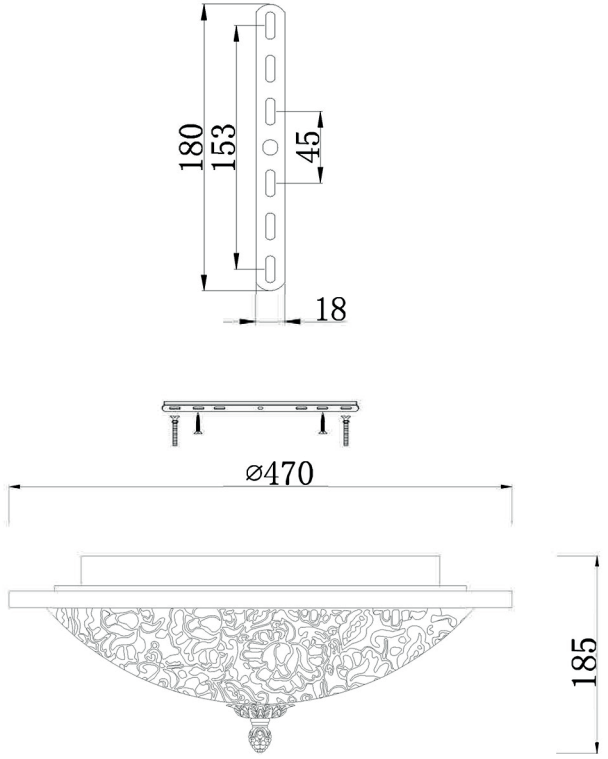

# Instruction

Collection: Wall & Ceiling  
Series: Aritos  
Model: C906-CL-04-W  
Ceiling lamp

  
4 x E27 (40w)

**MAYTONI**  
DECORATIVE LIGHTING

[www.maytoni.de](http://www.maytoni.de)