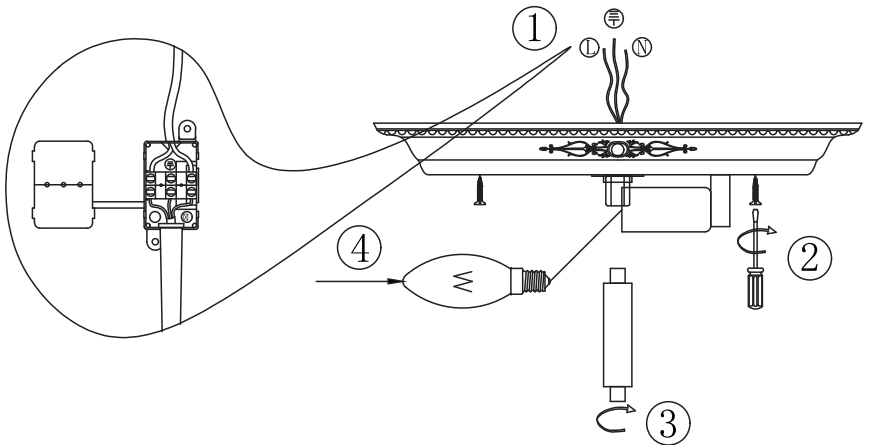

Instruction

Collection: Wall & Ceiling
Series: Diametrik
Model: C907-CL-06-R
Ceiling lamp

6 x E27 (40w)

MAYTONI
DECORATIVE LIGHTING
www.maytoni.de