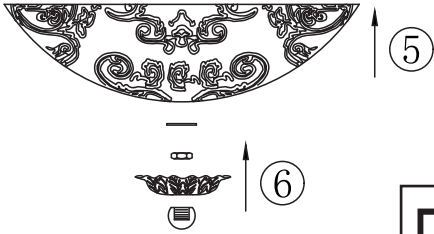

Instruction

Collection: Wall & Ceiling
Series: Diametrik
Model: C907-CL-06-R
Ceiling lamp

6 x E27 (40w)

MAYTONI
DECORATIVE LIGHTING
www.maytoni.de