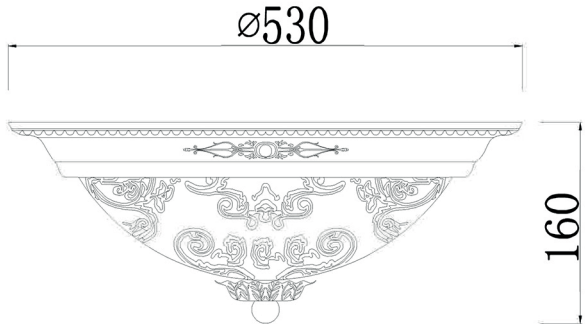

Instruction

Collection: Wall & Ceiling
Series: Diametrik
Model: C907-CL-06-R
Ceiling lamp

6 x E27 (40w)

MAYTONI
DECORATIVE LIGHTING
www.maytoni.de