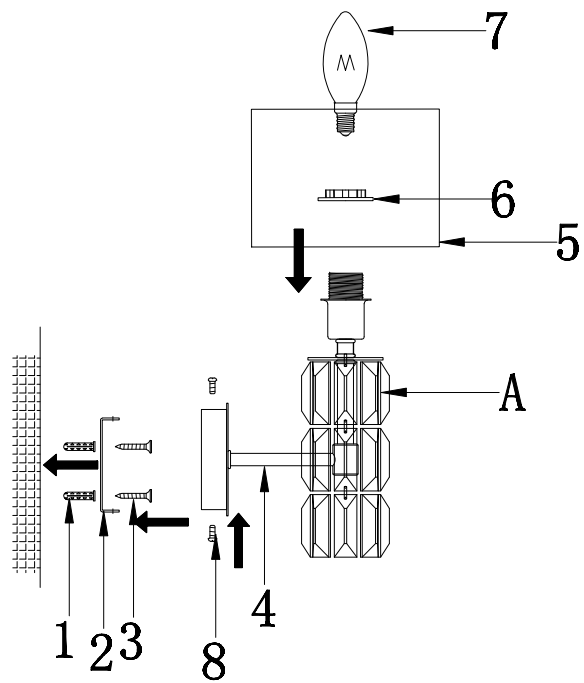

Instruction

DIA008WL-01CH

Model: DIA008WL-01CH
Collection: Diamant Crystal
Series: Talento

Wall Lamps