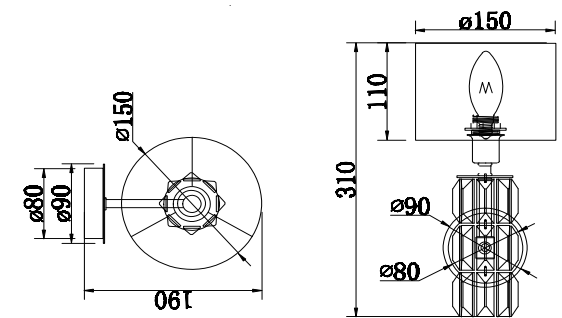

Instruction

DIA008WL-01CH

Model: DIA008WL-01CH
Collection: Diamant Crystal
Series: Talento

Wall Lamps