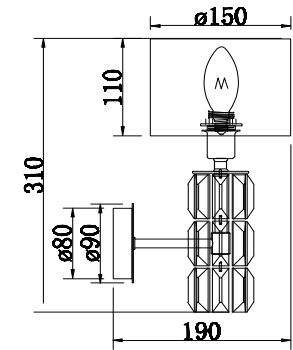

Instruction

DIA008WL-01CH

Model: DIA008WL-01CH
Collection: Diamant Crystal
Series: Talento

Wall Lamps