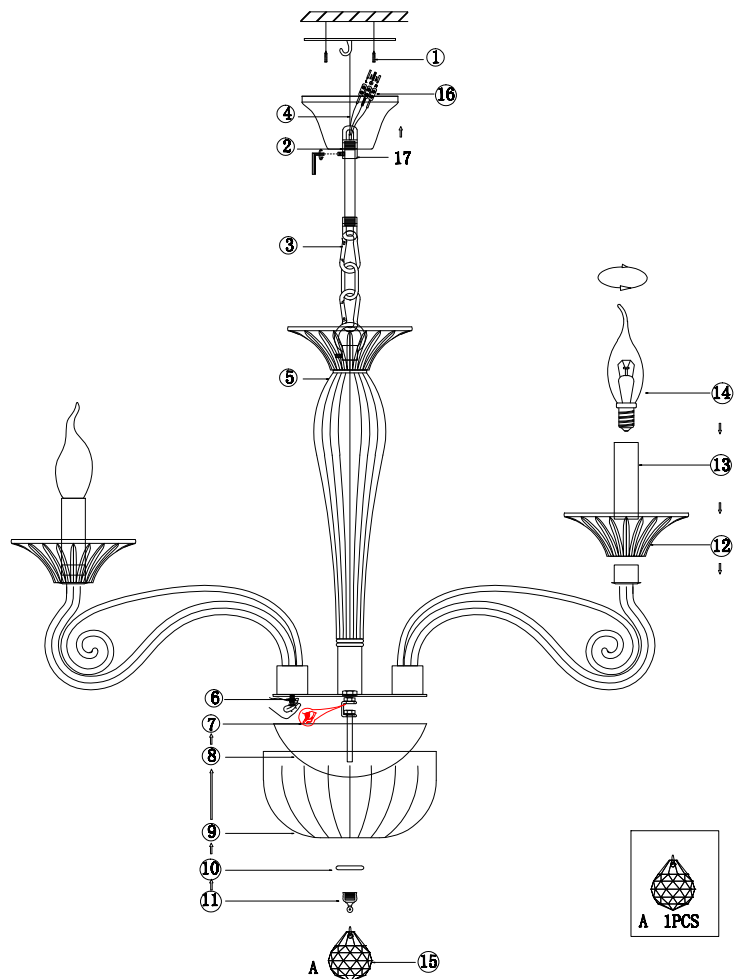

Instruction

DIA010PL-06TR

6 x E14 (40W)

Model: DIA010PL-06TR
Collection: Diamant Crystal
Series: Acqua

Ceiling Lamps