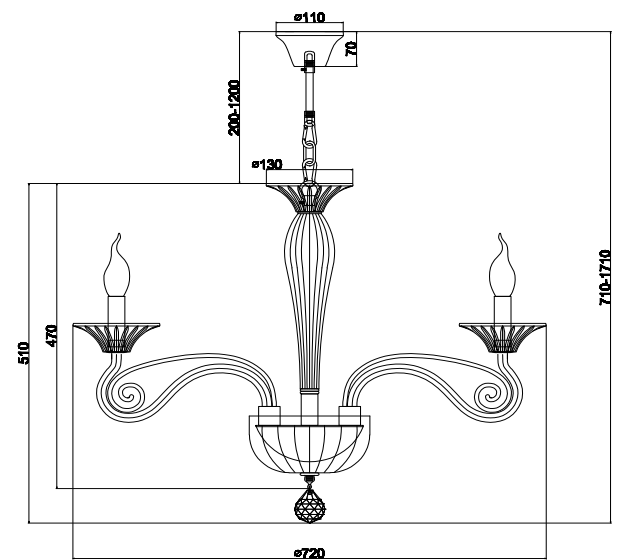

Instruction

DIA010PL-06TR

6 x E14 (40W)

Model: DIA010PL-06TR
Collection: Diamant Crystal
Series: Acqua

Ceiling Lamps