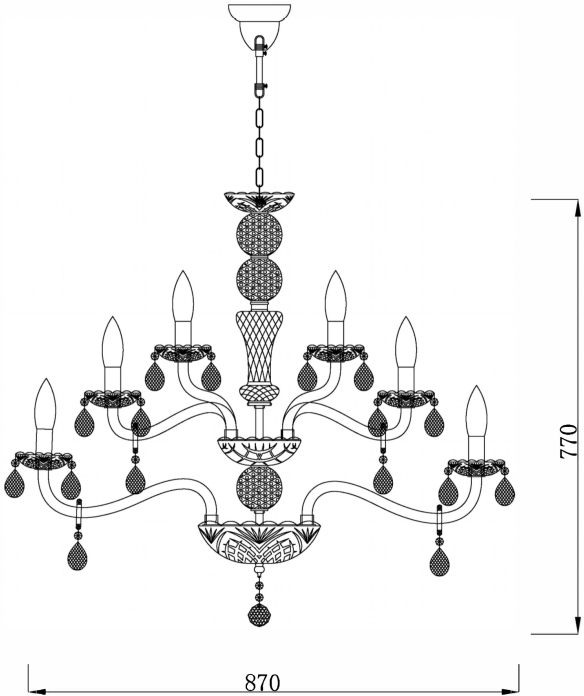

Instruction

Collection: DIAMANT CRYSTAL

Series: BEATRIX

Model: DIA019-21-G

Ceiling

21 x E14 (60W)

MAYTONI
 DECORATIVE LIGHTING

www.maytoni.de