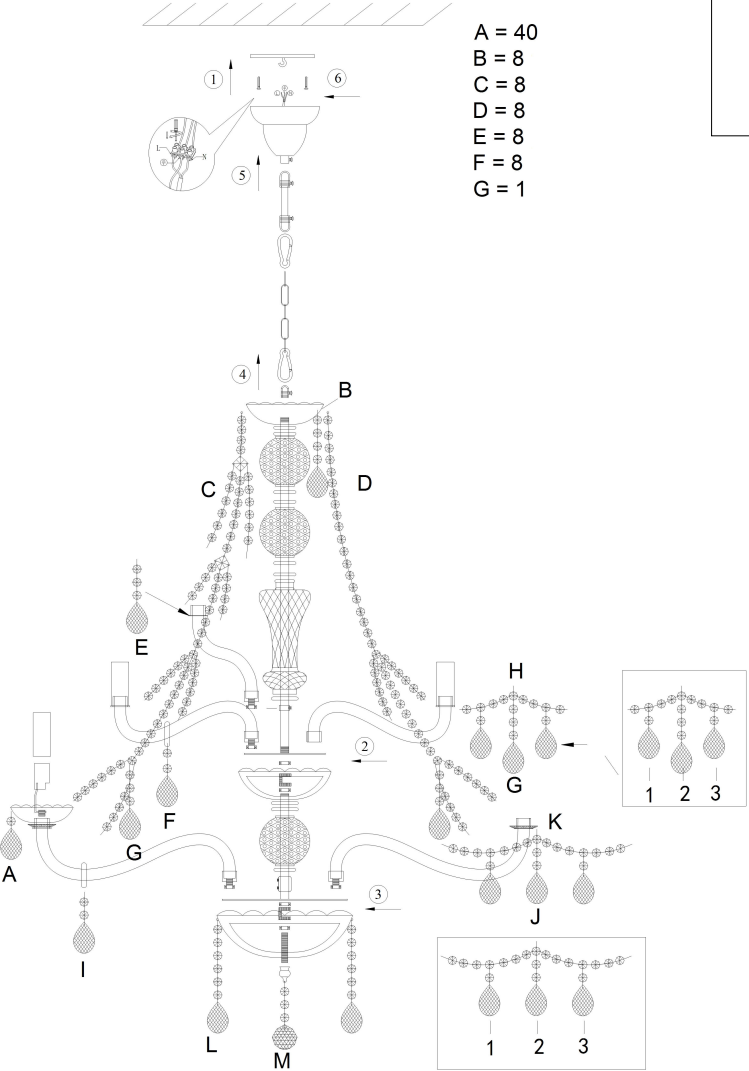

Instruction

Collection: DIAMANT CRYSTAL

Series: BEATRIX

Model: DIA019-21-G

Ceiling

21 x E14 (60W)

MAYTONI
 DECORATIVE LIGHTING

www.maytoni.de