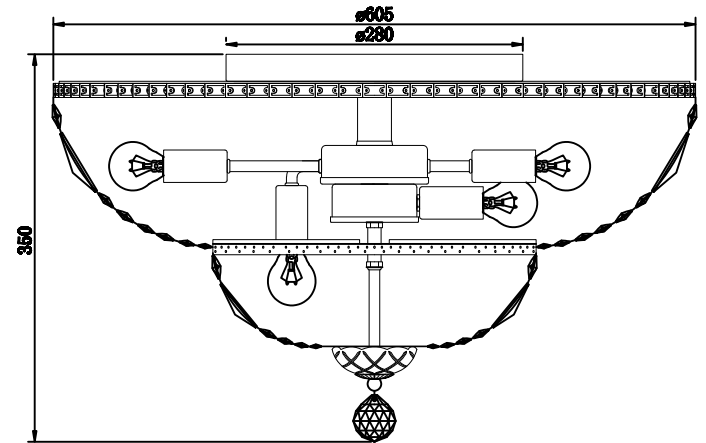

Instruction

Collection: Diamant crystal
Series: Basfor
Model: DIA100-CL-16-G
Pendant lamp

REMOVE COVER
BEFORE USING LAMP

 -Pendant lamp

16xE14(60w)

MAYTONI
DECORATIVE LIGHTING

www.maytoni.de