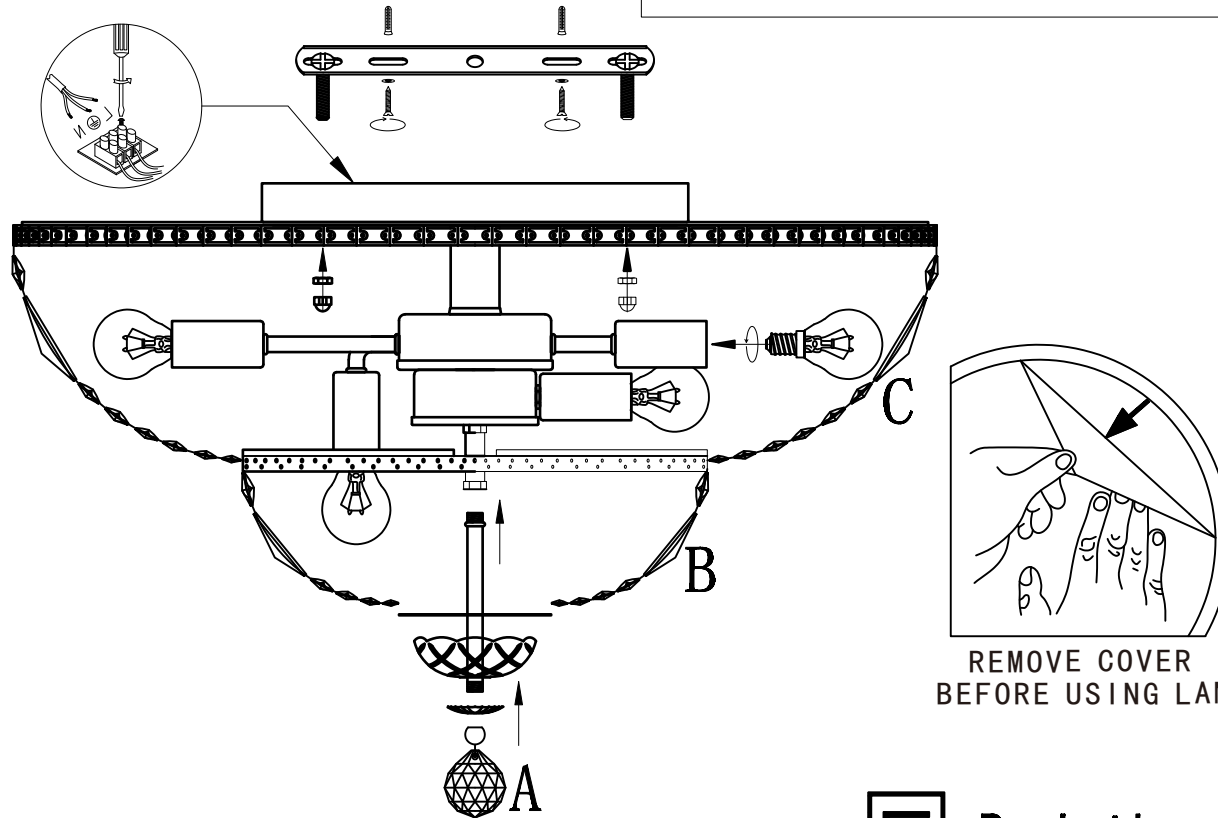

Instruction

Collection: Diamant crystal
Series: Basfor
Model: DIA100-CL-16-G
Pendant lamp

REMOVE COVER
BEFORE USING LAMP

 -Pendant lamp

16xE14(60w)

MAYTONI
DECORATIVE LIGHTING

www.maytoni.de