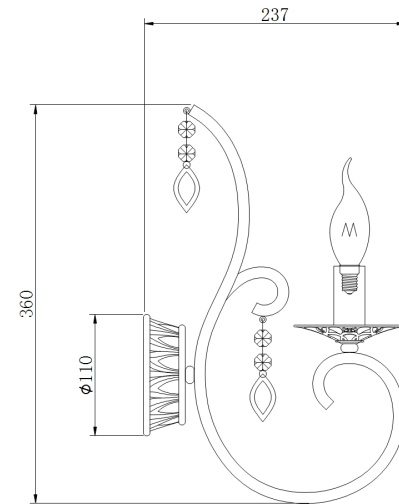

Instruction

Collection: DIAMANT CRYSTAL

Series: ERTE

Model: DIA284-01-N

Wall

A=2

- Wall

1 x E14 (60W)