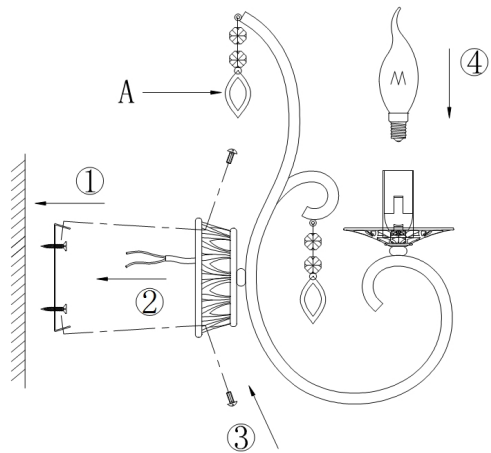

Instruction

Collection: DIAMANT CRYSTAL

Series: ERTE

Model: DIA284-01-N

Wall

A=2

- Wall

1 x E14 (60W)