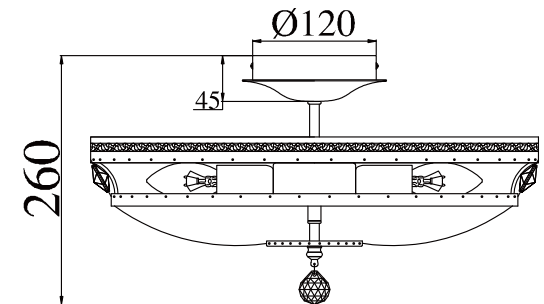

Instruction

Collection: Diamant crystal
Series: Otilia
Model: DIA700-CL-06-N
Pendant lamp

REMOVE COVER
BEFORE USING LAMP

– Pendant lamp

6 x E14 (60w)

MAYTONI
DECORATIVE LIGHTING

www.maytoni.de