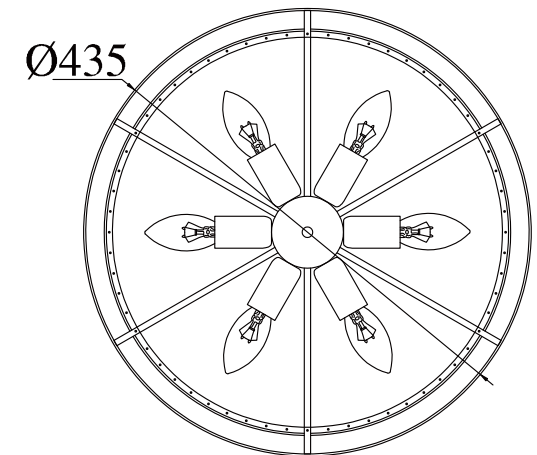

Instruction

Collection: Diamant crystal
Series: Otilia
Model: DIA700-CL-06-N
Pendant lamp

REMOVE COVER
BEFORE USING LAMP

– Pendant lamp

6 x E14 (60w)

MAYTONI
DECORATIVE LIGHTING

www.maytoni.de