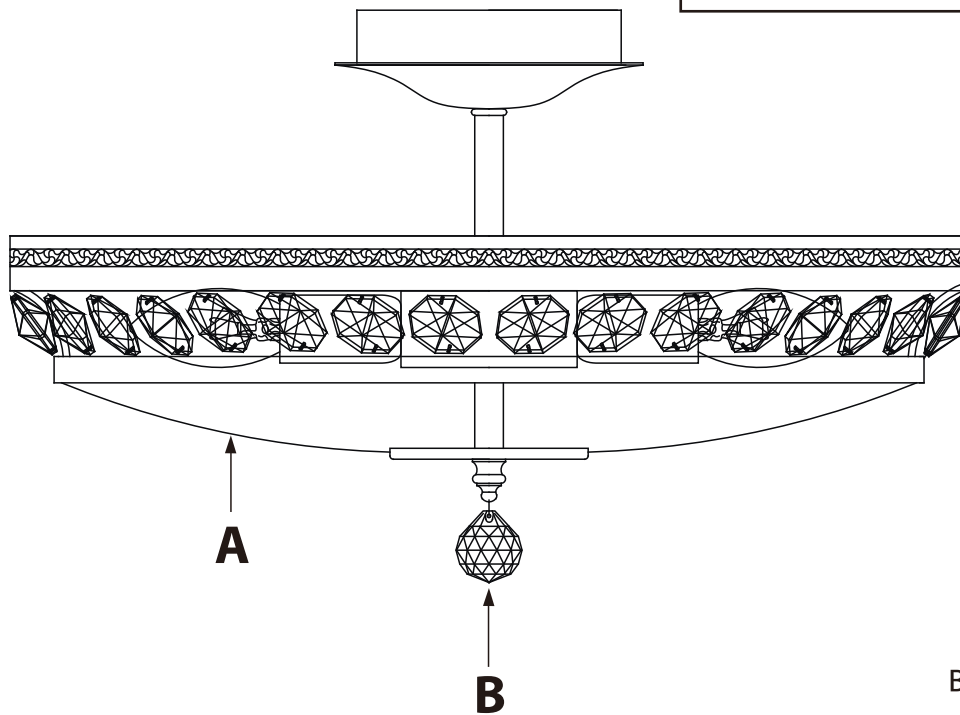

Instruction

Collection: Diamant crystal
Series: Otilia
Model: DIA700-CL-06-N
Pendant lamp

REMOVE COVER
BEFORE USING LAMP

– Pendant lamp

6 x E14 (60w)

MAYTONI
DECORATIVE LIGHTING

www.maytoni.de