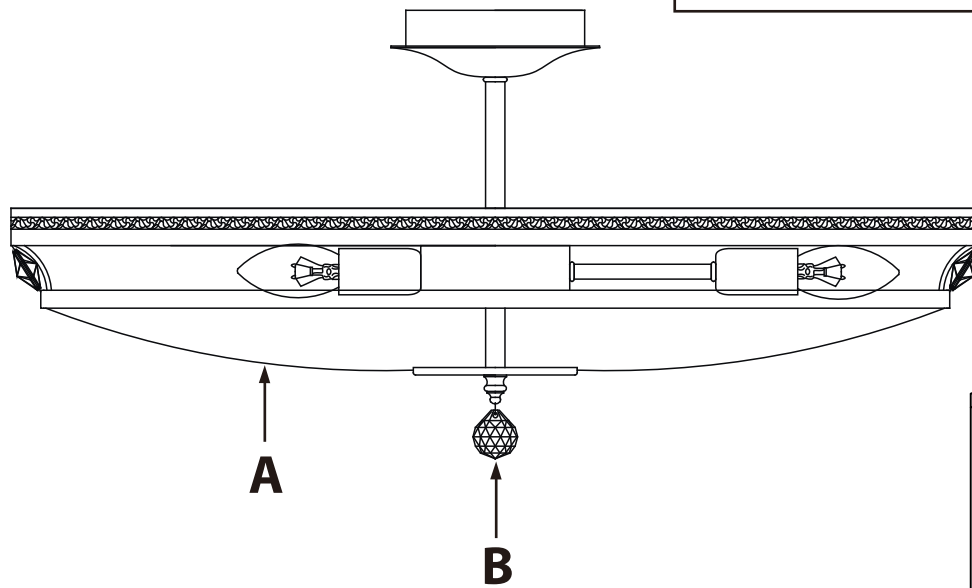

Instruction

Collection: Diamant crystal
Series: Otilia
Model: DIA700-CL-12-G
Pendant lamp

REMOVE COVER
BEFORE USING LAMP

– Pendant lamp

12 x E14 (60w)

MAYTONI
DECORATIVE LIGHTING

www.maytoni.de