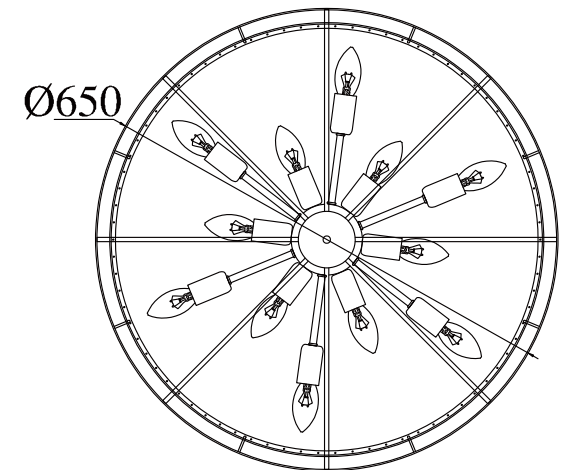

Instruction

Collection: Diamant crystal
Series: Otilia
Model: DIA700-CL-12-G
Pendant lamp

REMOVE COVER
BEFORE USING LAMP

– Pendant lamp

12 x E14 (60w)

MAYTONI
DECORATIVE LIGHTING

www.maytoni.de