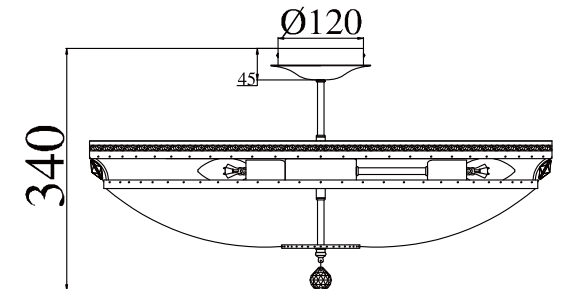

Instruction

Collection: Diamant crystal
Series: Otilia
Model: DIA700-CL-12-G
Pendant lamp

REMOVE COVER
BEFORE USING LAMP

– Pendant lamp

12 x E14 (60w)

MAYTONI
DECORATIVE LIGHTING

www.maytoni.de