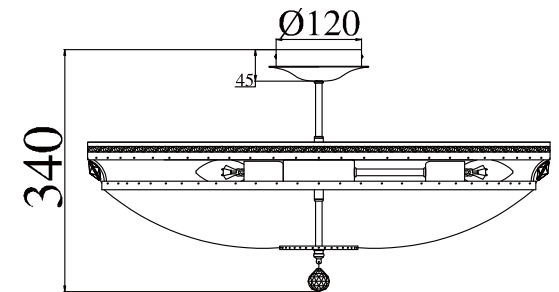

Instruction

Collection: Diamant crystal
Series: Otilia
Model: DIA700-CL-12-N
Pendant lamp

REMOVE COVER
BEFORE USING LAMP

– Pendant lamp

12 x E14 (60w)

MAYTONI
DECORATIVE LIGHTING

www.maytoni.de