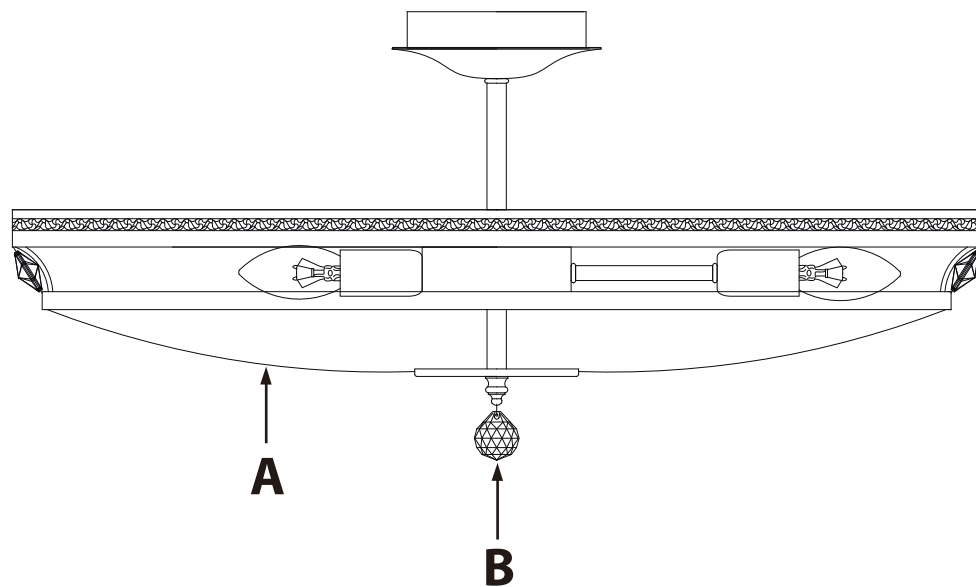

Instruction

Collection: Diamant crystal
Series: Otilia
Model: DIA700-CL-12-N
Pendant lamp

REMOVE COVER
BEFORE USING LAMP

– Pendant lamp

12 x E14 (60w)

MAYTONI
DECORATIVE LIGHTING

www.maytoni.de