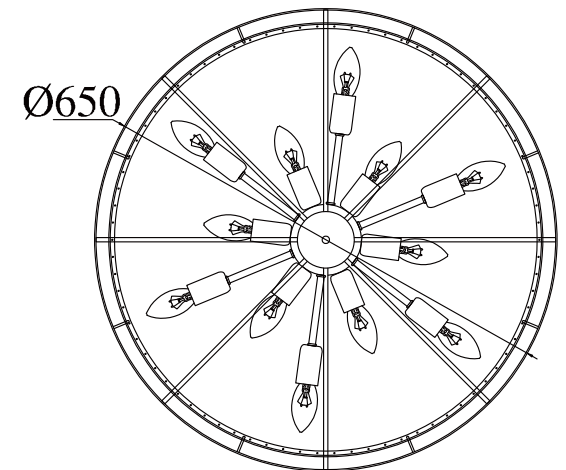

Instruction

Collection: Diamant crystal
Series: Otilia
Model: DIA700-CL-12-N
Pendant lamp

REMOVE COVER
BEFORE USING LAMP

– Pendant lamp

12 x E14 (60w)

MAYTONI
DECORATIVE LIGHTING

www.maytoni.de