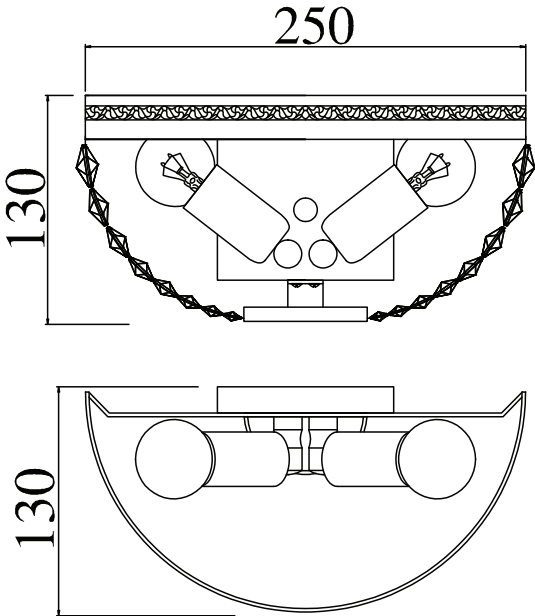

Instruction

Collection: Diamant Crystal
Series: Ottilia
Model: DIA700-WL-02-N
Wall

– Wall-mounted

2 x E14 (60w)

MAYTONI
DECORATIVE LIGHTING

www.maytoni.de