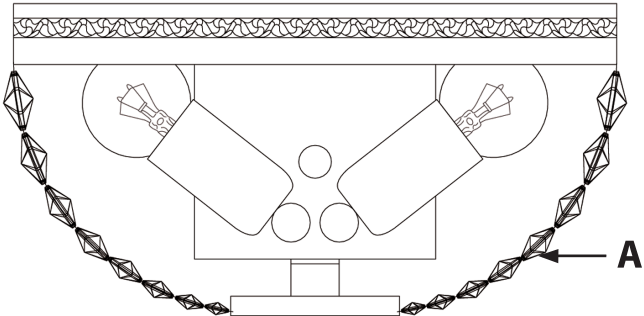

Instruction

Collection: Diamant Crystal
Series: Ottilia
Model: DIA700-WL-02-N
Wall

– Wall-mounted

2 x E14 (60w)

MAYTONI
DECORATIVE LIGHTING

www.maytoni.de