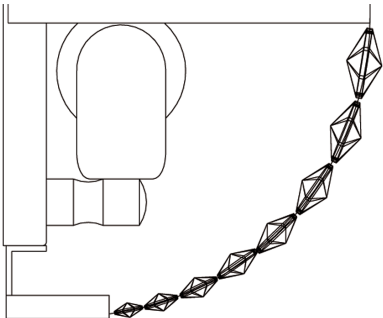

Instruction

Collection: Diamant Crystal
Series: Ottilia
Model: DIA700-WL-02-N
Wall

– Wall-mounted

2 x E14 (60w)

MAYTONI
DECORATIVE LIGHTING

www.maytoni.de