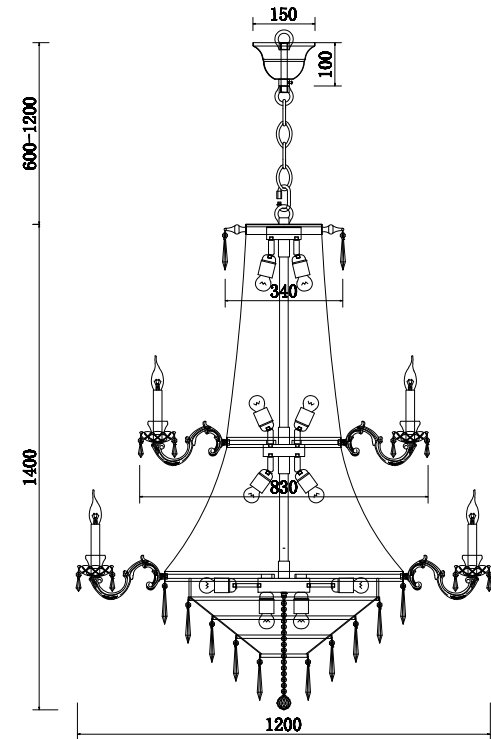

Instruction

DIA890-PL-42-G

42 x E27 (60W)

Model: DIA890-PL-42-G
Collection: Royal Classic
Series: Palace

Ceiling Lamps