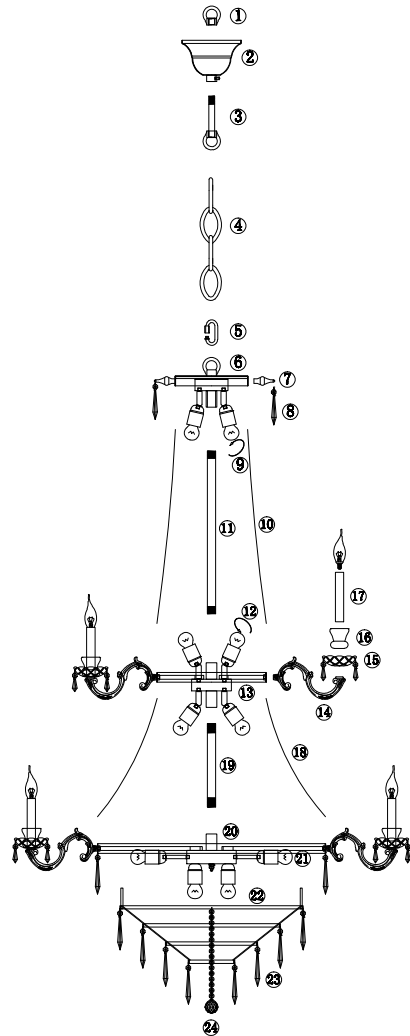

Instruction

DIA890-PL-42-G

42 x E27 (60W)

Model: DIA890-PL-42-G
Collection: Royal Classic
Series: Palace

Ceiling Lamps