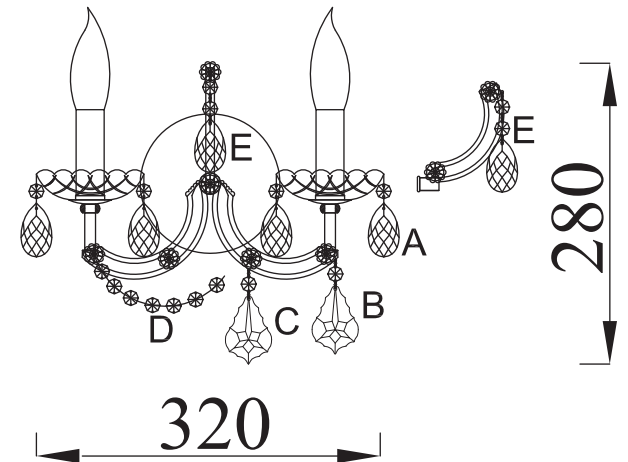

# Instruction

A 10  
B 2  
C 2  
D 1  
E 1

Collection: Diamant crystal  
Series: Inverno  
Model: DIA904-02-N  
Wall-mounted

- Wall-mounted

2 x E14 (40w)

**MAYTONI**  
DECORATIVE LIGHTING

[www.maytoni.de](http://www.maytoni.de)