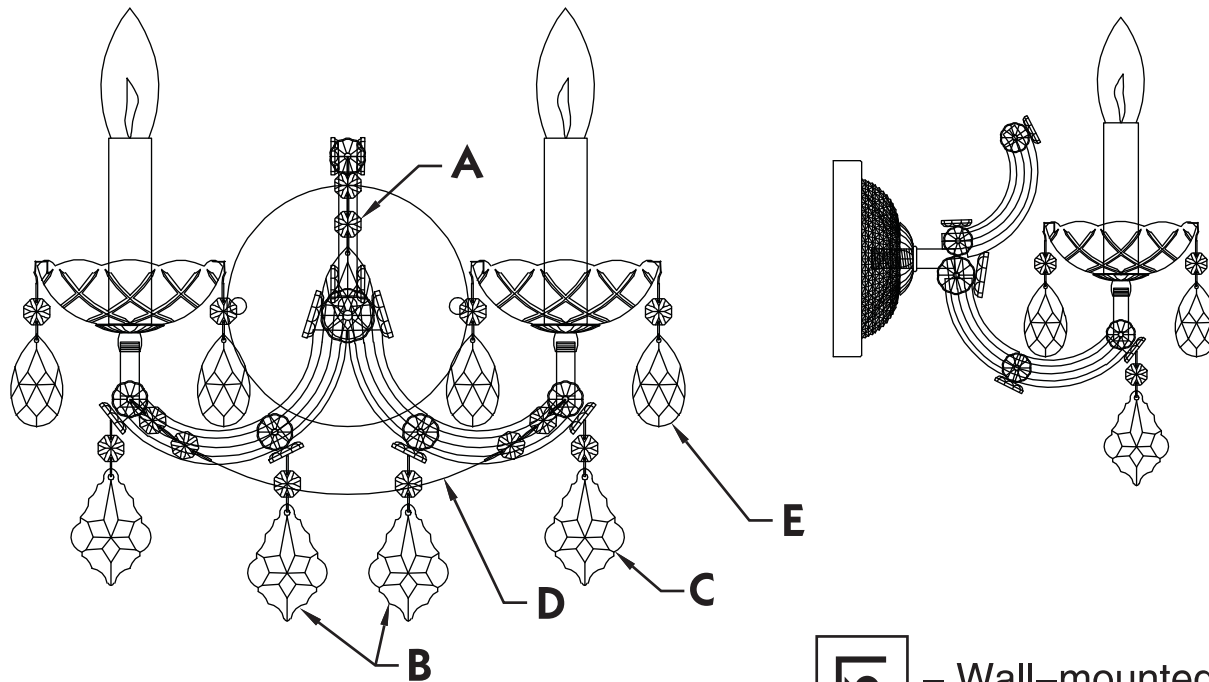

# Instruction

A 10  
B 2  
C 2  
D 1  
E 1

Collection: Diamant crystal  
Series: Inverno  
Model: DIA904-02-N  
Wall-mounted

- Wall-mounted

2 x E14 (40w)

**MAYTONI**  
DECORATIVE LIGHTING

[www.maytoni.de](http://www.maytoni.de)