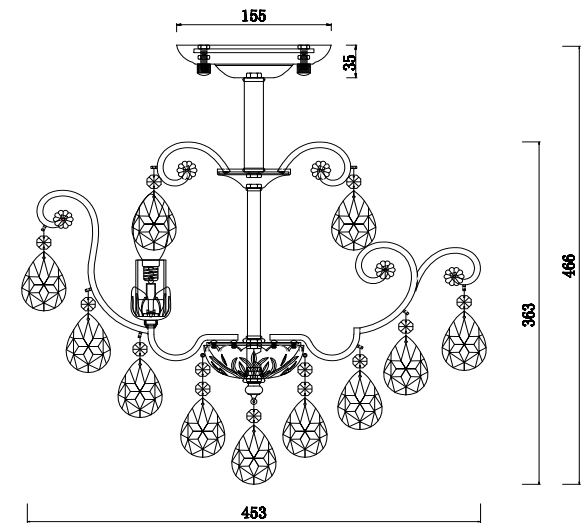

FREYA
TRADITION OF QUALITY

Instruction

FR1002PL-05WG

5 x E14 (40W)

Model: FR1002PL-05WG
Collection: Crystal
Series: Veronica

Ceiling Lamps