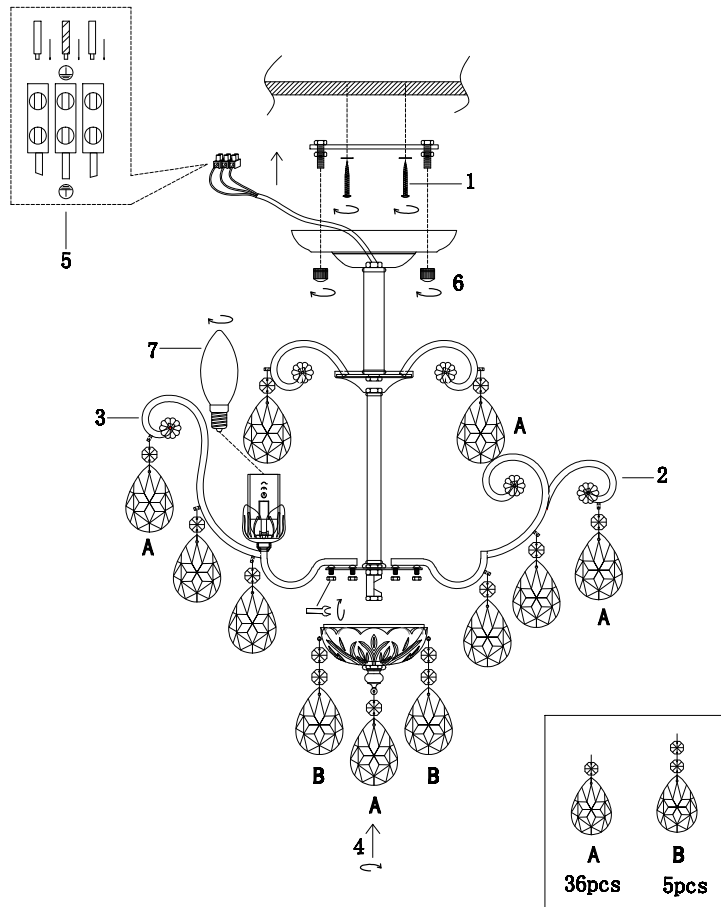

FREYA
TRADITION OF QUALITY

Instruction

FR1002PL-05WG

5 x E14 (40W)

Model: FR1002PL-05WG
Collection: Crystal
Series: Veronica

Ceiling Lamps