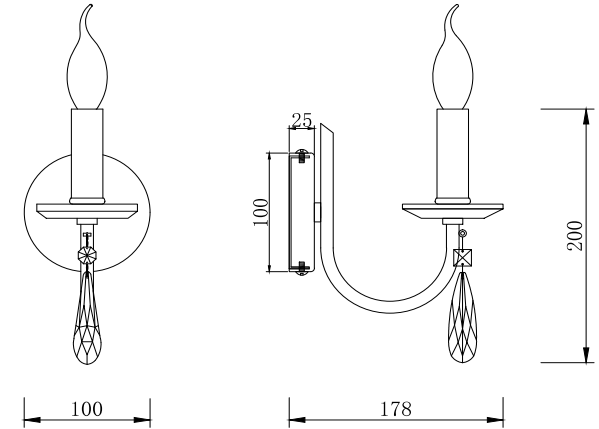

FREYA
TRADITION OF QUALITY

Instruction

FR1006WL-01G

1 x E14 (40W)

Model: FR1006WL-01G
Collection: Crystal

Wall Lamps