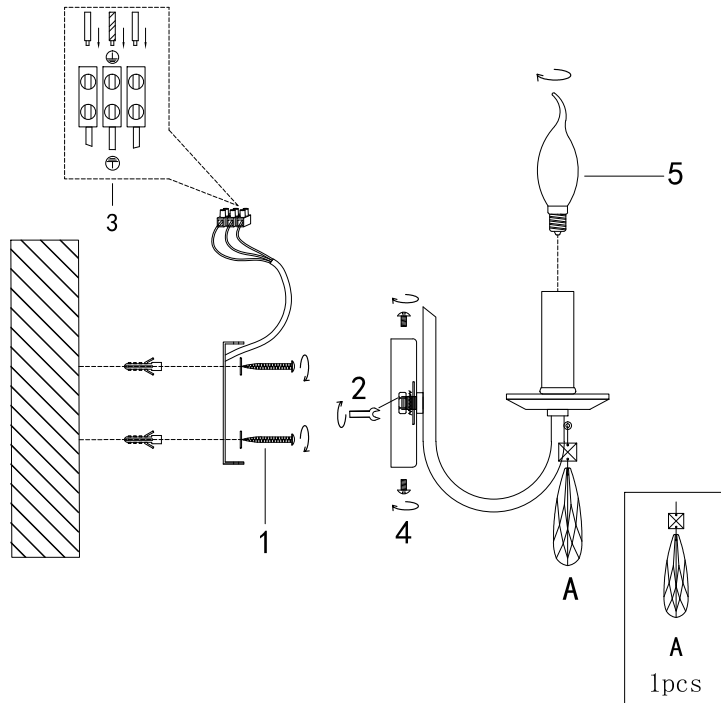

FREYA
TRADITION OF QUALITY

Instruction

FR1006WL-01G

1 x E14 (40W)

Model: FR1006WL-01G
Collection: Crystal

Wall Lamps